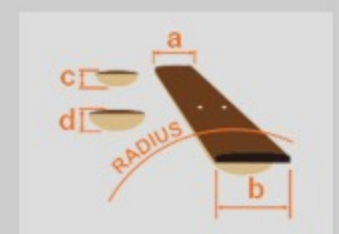

# AFR5WAP

NTF : Natural Flat

COLOR VARIATION :

SHARE :  

### SPEC

neck type	AFR5 / 3pc Maple / Half-Through-Neck w/Graphite reinforcement rods
top/back/body	Walnut body
fretboard	Ebony fretboard / Abalone off-set dot on 12th fret inlay
fret	Medium frets / Premium fret edge treatment
number of frets	24
bridge	AeroSilk MR5 bridge
string space	19mm
middle pickup	Bartolini® X55JX middle pickup
equaliser	Ibanez 2-band EQ w/Piezo active tone control
factory tuning	1G,2D,3A,4E,5B
strings	D'Addario® EXL165 + .130
string gauge	.045/.065/.085/.105/.130
nut	Plastic
hardware color	Black

### NECK DIMENSIONS

Scale :	864mm/34"
a : Width	48mm at NUT
b : Width	78mm at 24F
c : Thickness	20mm at 1F
d : Thickness	22mm at 12F
Radius :	400mmR