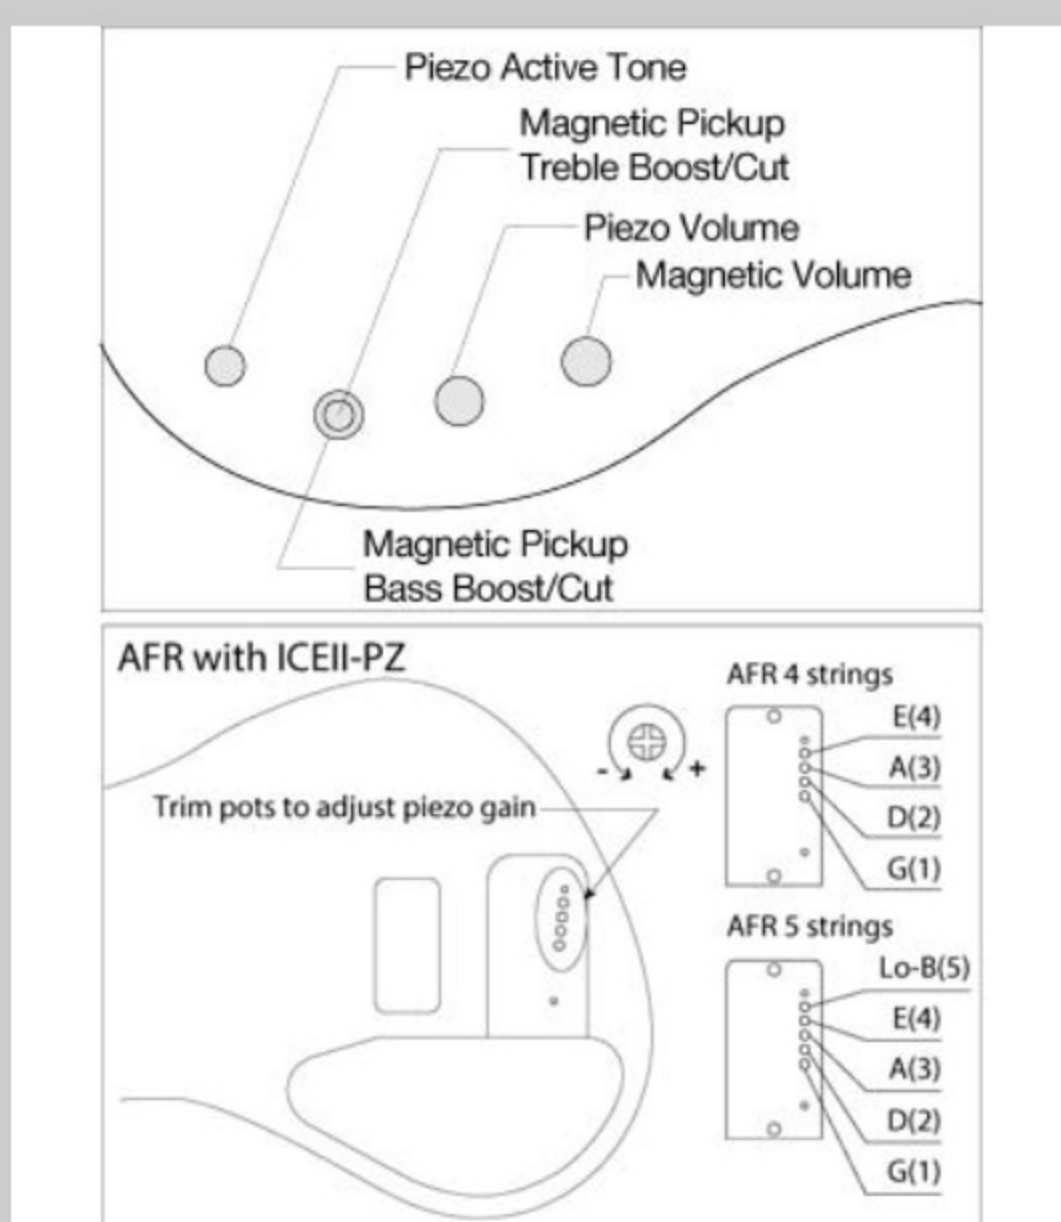

### SPEC

neck type	AFR5 / 3pc Maple / Half-Through-Neck w/Graphite reinforcement rods
top/back/body	Walnut body
fretboard	Ebony fretboard / Abalone off-set dot on 12th fret inlay
fret	Medium frets / Premium fret edge treatment
number of frets	24
bridge	AeroSilk MR5 bridge
string space	19mm
middle pickup	Bartolini® X55JX middle pickup
equaliser	Ibanez 2-band EQ w/Piezo active tone control
factory tuning	1G,2D,3A,4E,5B
strings	D'Addario® EXL165 + .130
string gauge	.045/.065/.085/.105/.130
nut	Plastic
hardware color	Black

### NECK DIMENSIONS

Scale :	864mm/34"
a : Width	48mm at NUT
b : Width	78mm at 24F
c : Thickness	20mm at 1F
d : Thickness	22mm at 12F
Radius :	400mmR

## CONTROLS