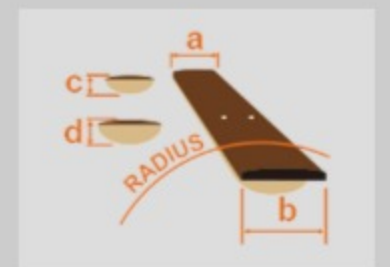

AGB200 01

NT : Natural

COLOR VARIATION :

SHARE :  

SPEC

SPEC

neck type	AGB Artcore / 3pc Nyatoh/Maple neck
top/back/body	Maple top / Maple back / Maple body
fretboard	Bound Laurel / White doy inlay
fret	Medium frets
bridge	Gibraltar III bridge
string space	19mm
neck pickup	Classic Elite Bass neck pickup (Passive)
bridge pickup	Classic Elite Bass bridge pickup (Passive)
hardware color	Chrome

NECK DIMENSIONS

Scale :	770mm/30.3"
a : Width	42mm at NUT
b : Width	63mm at 22F
c : Thickness	21.5mm at 1F
d : Thickness	24mm at 9F
Radius :	400mmR

CONTROLS