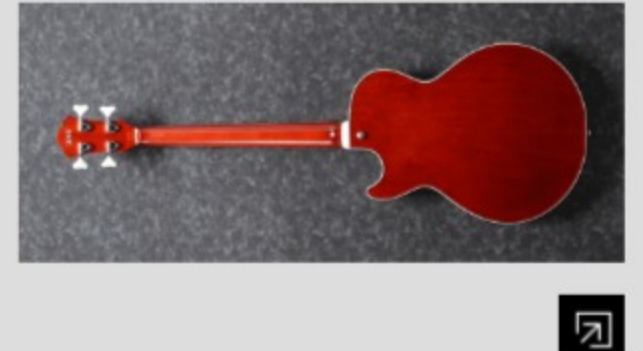

AGB200 01

NT : Natural

COLOR VARIATION :

SHARE :  

SPEC

SPEC

neck type	AGB Artcore / 3pc Nyatoh/Maple neck
top/back/body	Maple top / Maple back / Maple body
fretboard	Bound Laurel / White doy inlay
fret	Medium frets
bridge	Gibraltar III bridge
string space	19mm
neck pickup	Classic Elite Bass neck pickup (Passive)
bridge pickup	Classic Elite Bass bridge pickup (Passive)
hardware color	Chrome

NECK DIMENSIONS

Scale :	770mm/30.3"
a : Width	42mm at NUT
b : Width	63mm at 22F
c : Thickness	21.5mm at 1F
d : Thickness	24mm at 9F
Radius :	400mmR

CONTROLS