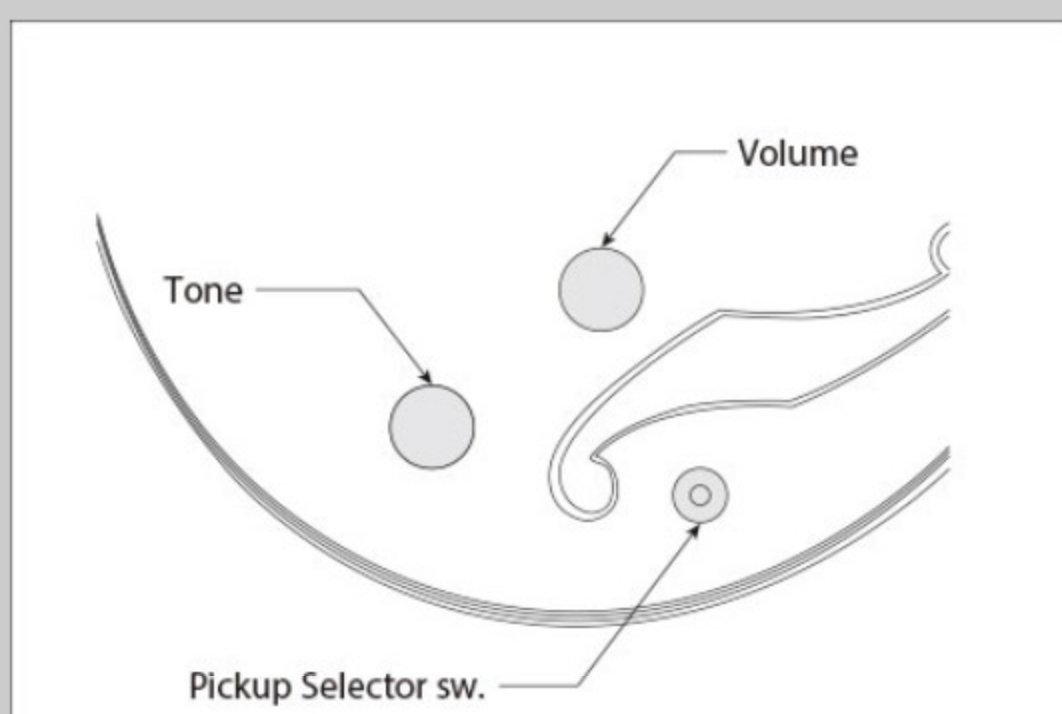

CONTROLS

OTHERS

Recommended Case	AGB100C