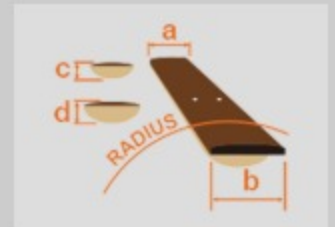

# AGB200

NT : Natural

COLOR VARIATION :

SHARE :  

### SPEC

neck type	AGB4 / 3pc Nyatoh/Maple / set-in neck
top/back/body	Linden top / Linden back / Linden sides
fretboard	Bound Walnut fretboard / White dot inlay
fret	Medium frets
number of frets	22
bridge	Gibraltar III Bass bridge
string space	19mm
tailpiece	Quik Change III Bass tailpiece
neck pickup	Classic Elite Bass neck pickup (Passive)
bridge pickup	Classic Elite Bass bridge pickup (Passive)
factory tuning	1G,2D,3A,4E
string gauge	.050/.070/.085/.105
hardware color	Chrome

### NECK DIMENSIONS

Scale :	770mm/30.3"
a : Width	42mm at NUT
b : Width	61mm at 22F
c : Thickness	21.5mm at 1F
d : Thickness	24mm at 9F
Radius :	400mmR