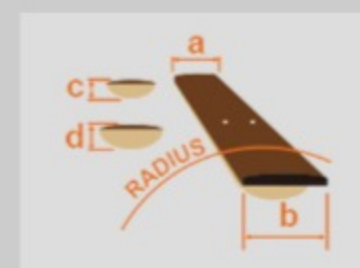

AGB260 01

SFG : Sea Foam Green

COLOR VARIATION :

SHARE :  

SPEC

SPEC

neck type	AGB4 / Nyatoh / Set-in neck
top/back/body	Sapele top / Sapele back / Sapele sides
fretboard	Bound Laurel fretboard / White dot inlay
fret	Medium frets
number of frets	22
bridge	Gibraltar III Bass bridge
string space	19mm
tailpiece	Quik Change III Bass
neck pickup	Classic Elite Bass neck pickup (Passive)
bridge pickup	Classic Elite Bass bridge pickup (Passive)
factory tuning	1G,2D,3A,4E
strings	-
string gauge	.050/.070/.085/.105
nut	Plastic
hardware color	Chrome

NECK DIMENSIONS

Scale :	770mm/30.3"
a : Width	42mm at NUT
b : Width	61mm at 22F
c : Thickness	21.5mm at 1F
d : Thickness	24mm at 9F
Radius :	400mmR

CONTROLS

OTHERS

Recommended Case	AGB100C
------------------	---------