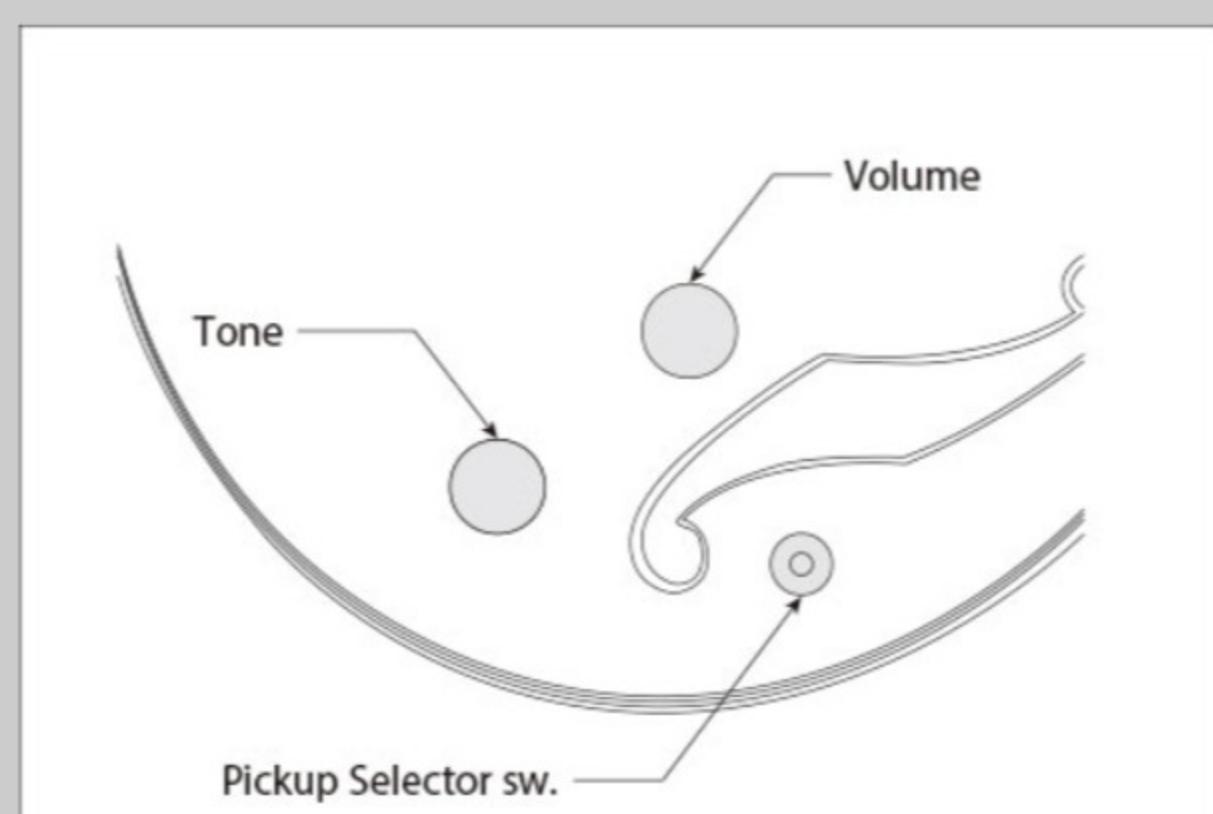

AGB260 01

SFG : Sea Foam Green

COLOR VARIATION :

SHARE :  

SPEC

SPEC

neck type	AGB4 / Nyatoh / Set-in neck
top/back/body	Sapele top / Sapele back / Sapele sides
fretboard	Bound Laurel fretboard / White dot inlay
fret	Medium frets
number of frets	22
bridge	Gibraltar III Bass bridge
string space	19mm
tailpiece	Quik Change III Bass
neck pickup	Classic Elite Bass neck pickup (Passive)
bridge pickup	Classic Elite Bass bridge pickup (Passive)
factory tuning	1G,2D,3A,4E
strings	-
string gauge	.050/.070/.085/.105
nut	Plastic
hardware color	Chrome

NECK DIMENSIONS

Scale :	770mm/30.3"
a : Width	42mm at NUT
b : Width	61mm at 22F
c : Thickness	21.5mm at 1F
d : Thickness	24mm at 9F
Radius :	400mmR

CONTROLS

OTHERS

Recommended Case	AGB100C
------------------	---------