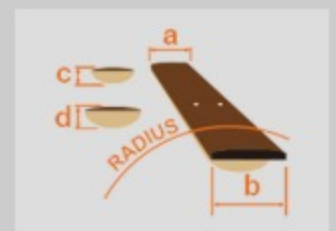

AGB260

SFG : Sea Foam Green

COLOR VARIATION :

SHARE :  

SPEC

SPEC

neck type	AGB4 / Nyatoh / set-in neck
top/back/body	Sapele top / Sapele back / Sapele sides
fretboard	Bound Walnut fretboard / White dot inlay
fret	Medium frets
number of frets	22
bridge	Gibraltar III Bass bridge
string space	19mm
tailpiece	Quik Change III Bass tailpiece
neck pickup	Classic Elite Bass neck pickup (Passive)
bridge pickup	Classic Elite Bass bridge pickup (Passive)
factory tuning	1G,2D,3A,4E
string gauge	.050/.070/.085/.105
hardware color	Chrome

NECK DIMENSIONS

Scale :	770mm/30.3"
a : Width	42mm at NUT
b : Width	61mm at 22F
c : Thickness	21.5mm at 1F
d : Thickness	24mm at 9F
Radius :	400mmR

CONTROLS

OTHERS

Recommended Case	AGB100C
------------------	---------