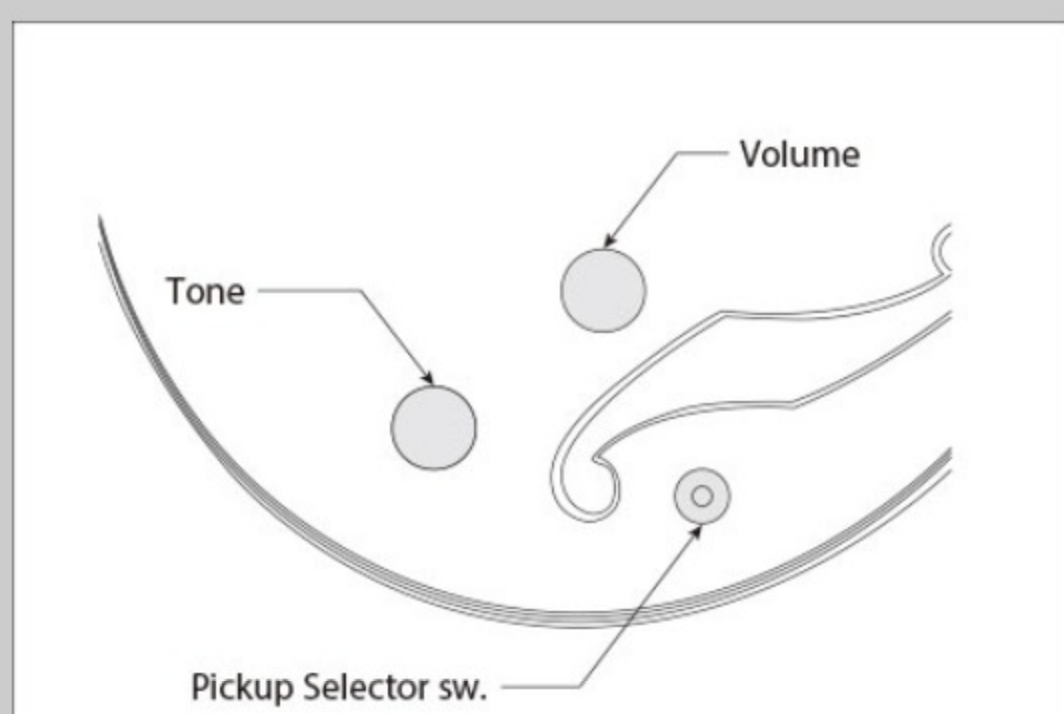

AGB260

SFG : Sea Foam Green

COLOR VARIATION :

SHARE :  

SPEC

SPEC

neck type	AGB4 / Nyatoh / set-in neck
top/back/body	Sapele top / Sapele back / Sapele sides
fretboard	Bound Walnut fretboard / White dot inlay
fret	Medium frets
number of frets	22
bridge	Gibraltar III Bass bridge
string space	19mm
tailpiece	Quik Change III Bass tailpiece
neck pickup	Classic Elite Bass neck pickup (Passive)
bridge pickup	Classic Elite Bass bridge pickup (Passive)
factory tuning	1G,2D,3A,4E
string gauge	.050/.070/.085/.105
hardware color	Chrome

NECK DIMENSIONS

Scale :	770mm/30.3"
a : Width	42mm at NUT
b : Width	61mm at 22F
c : Thickness	21.5mm at 1F
d : Thickness	24mm at 9F
Radius :	400mmR

CONTROLS

OTHERS

Recommended Case	AGB100C
------------------	---------