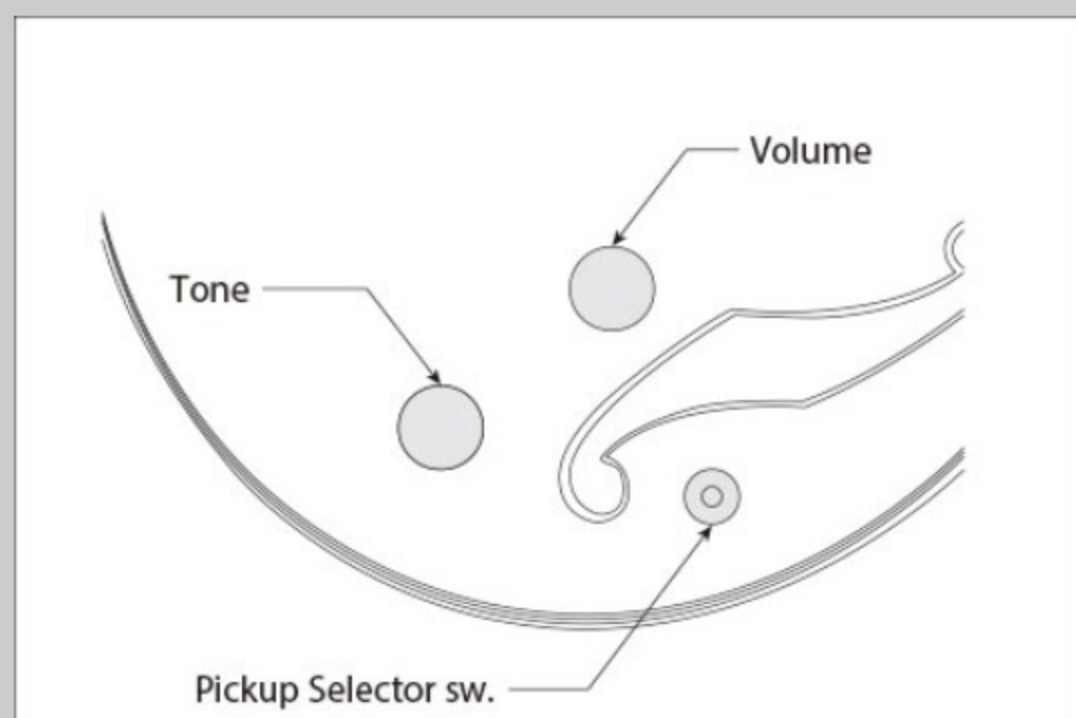

AGBV200A

TCL : Tobacco Burst Low Gloss

COLOR VARIATION :

SHARE :  

SPEC

SPEC

neck type	AGBV Artcore / 3pc Maple/Mahogany / set-in neck
top/back/body	Maple top / Maple back / Maple body
fretboard	Bound Treated New Zealand Pine / White dot inlay
fret	Medium frets
bridge	Gibraltar III bridge (19mm string spacing)
neck pickup	Classic Elite Bass neck pickup (Passive)
bridge pickup	Classic Elite Bass bridge pickup (Passive)
hardware color	Antique chrome

NECK DIMENSIONS

Scale :	770mm/30.3"
a : Width	42mm at NUT
b : Width	63mm at 22F
c : Thickness	21.5mm at 1F
d : Thickness	24mm at 9F
Radius :	400mmR

CONTROLS

OTHERS

770mm/30.3" scale

Max body thickness; 2 5/8" / Width at lower bout; 14 1/2"