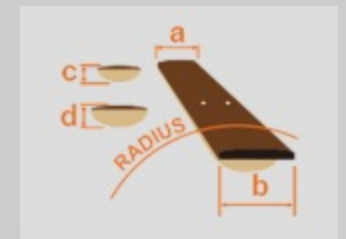

AGBV200A

TCL : Tobacco Burst Low Gloss

COLOR VARIATION :

SHARE :  

SPEC

SPEC

neck type	AGBV Artcore / 3pc Maple/Mahogany / set-in neck
top/back/body	Maple top / Maple back / Maple body
fretboard	Bound Treated New Zealand Pine / White dot inlay
fret	Medium frets
bridge	Gibraltar III bridge (19mm string spacing)
neck pickup	Classic Elite Bass neck pickup (Passive)
bridge pickup	Classic Elite Bass bridge pickup (Passive)
hardware color	Antique chrome

NECK DIMENSIONS

Scale :	770mm/30.3"
a : Width	42mm at NUT
b : Width	63mm at 22F
c : Thickness	21.5mm at 1F
d : Thickness	24mm at 9F
Radius :	400mmR

CONTROLS

OTHERS

770mm/30.3" scale

Max body thickness; 2 5/8" / Width at lower bout; 14 1/2"