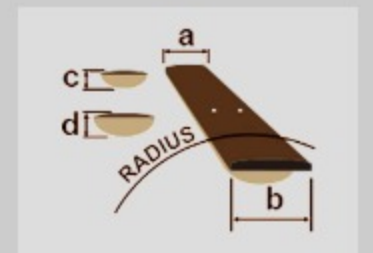

### NECK DIMENSIONS

Scale :	864mm/34"
a : Width	45mm at NUT
b : Width	76mm at 24F
c : Thickness	21mm at 1F
d : Thickness	23mm at 12F
Radius :	400mmR

DESCRIPTION +