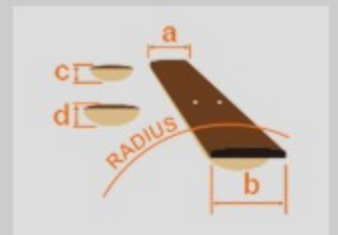

ANB306E

COLOR VARIATION :

SHARE :  

SPEC

SPEC

neck type	ANB / 5pc Maple/Purpleheart / neck-through
top/back/body	Quilted Maple top / Ash wing body
fretboard	Purpleheart / Abalone oval inlay
fret	Medium frets / Premium fret edge treatment
bridge	Hipshot A style bridge (18mm string spacing)
neck pickup	Bartolini® xxM56C-B neck pickup (Passive)
bridge pickup	Bartolini® xxM56C-T bridge pickup (Passive)
equaliser	Bartolini® NTMB+F ANB Custom Electronics 3-band EQ w/Mid frequency switch
string gauge	.032/.045/.065/.080/.100/.130
hardware color	Black

NECK DIMENSIONS

Scale :	864mm/34"
a : Width	55mm at NUT
b : Width	91mm at 24F
c : Thickness	19.5mm at 1F
d : Thickness	21.5mm at 12F
Radius :	400mmR

CONTROLS

FREQUENCY RESPONSE