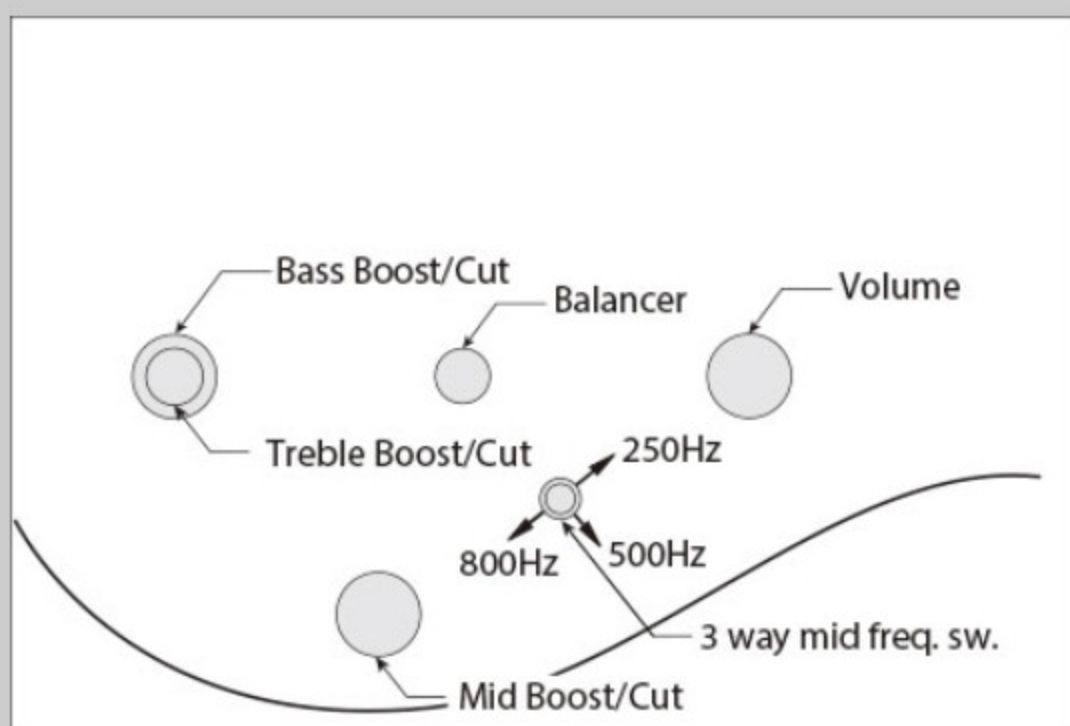

ANB306E

COLOR VARIATION :

SHARE :  

SPEC

SPEC

neck type	ANB / 5pc Maple/Purpleheart / neck-through
top/back/body	Quilted Maple top / Ash wing body
fretboard	Purpleheart / Abalone oval inlay
fret	Medium frets / Premium fret edge treatment
bridge	Hipshot A style bridge (18mm string spacing)
neck pickup	Bartolini® xxM56C-B neck pickup (Passive)
bridge pickup	Bartolini® xxM56C-T bridge pickup (Passive)
equaliser	Bartolini® NTMB+F ANB Custom Electronics 3-band EQ w/Mid frequency switch
string gauge	.032/.045/.065/.080/.100/.130
hardware color	Black

NECK DIMENSIONS

Scale :	864mm/34"
a : Width	55mm at NUT
b : Width	91mm at 24F
c : Thickness	19.5mm at 1F
d : Thickness	21.5mm at 12F
Radius :	400mmR

CONTROLS

FREQUENCY RESPONSE