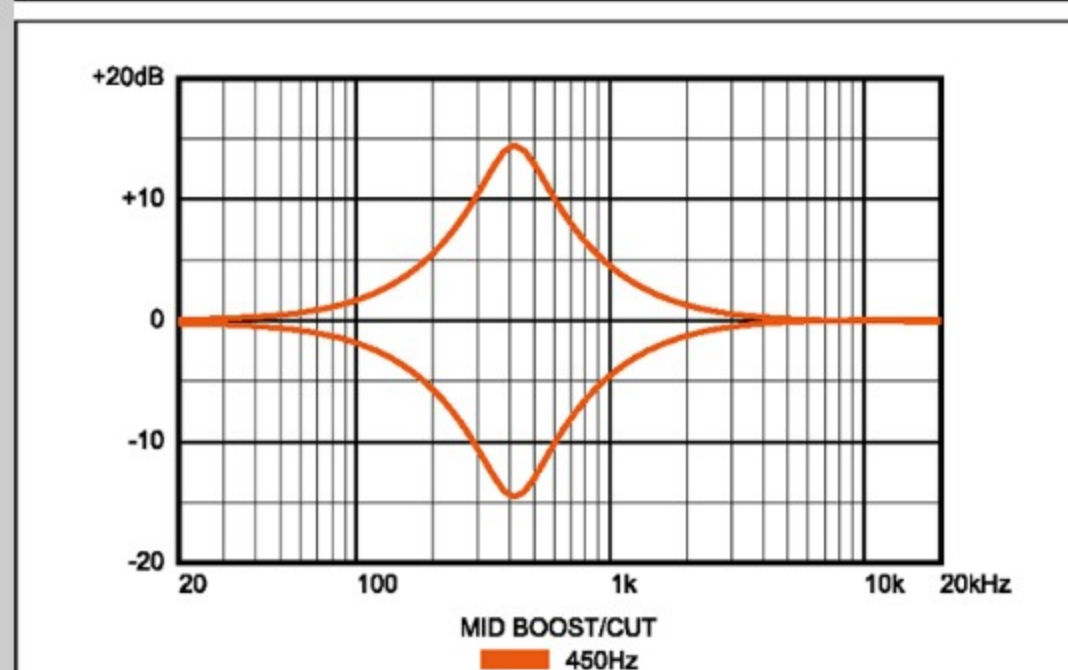

NECK DIMENSIONS

Scale :	864mm/34"
a : Width	42mm at NUT
b : Width	63mm at 22F
c : Thickness	21mm at 1F
d : Thickness	24mm at 12F
Radius :	305mmR

CONTROLS

FREQUENCY RESPONSE

OTHERS

Recommended Case	WB200C
Recommended Bag	PGPRGC