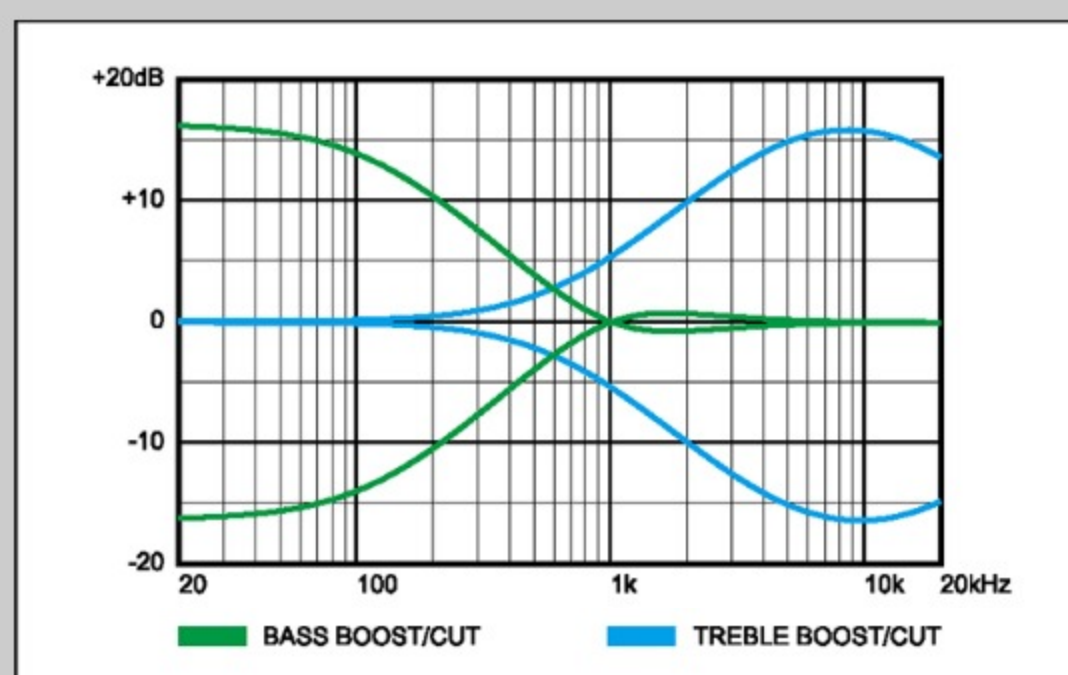

NECK DIMENSIONS

Scale :	864mm/34"
a : Width	42mm at NUT
b : Width	63mm at 22F
c : Thickness	21mm at 1F
d : Thickness	24mm at 12F
Radius :	305mmR

CONTROLS

FREQUENCY RESPONSE

OTHERS

Recommended Case	WB200C
Recommended Bag	PGPRGC