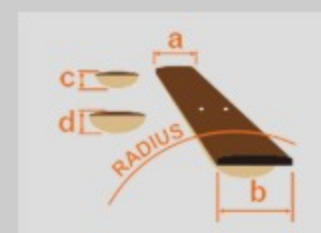

ATK810E *Premium*

NTF : Natural Flat

COLOR VARIATION :

SHARE :  

SPEC

SPEC

neck type	ATK4 / 3pc Maple neck
top/back/body	Ash body
fretboard	Maple / Black dot inlay
fret	Medium frets / Premium fret edge treatment
number of frets	22
bridge	ATK4 bridge (19mm string spacing)
neck pickup	CAP Sonic Arch4 neck pickup (Passive)
bridge pickup	CAP Double Humbucker bridge pickup (Passive)
equaliser	Ibanez Custom Electronics 3-band EQ
factory tuning	1G, 2D, 3A, 4E
string gauge	.045/.065/.085/.105
nut	Graph Tech® BLACK TUSQ XL® nut
hardware color	Chrome

NECK DIMENSIONS

Scale :	864mm/34"
a : Width	42mm at NUT
b : Width	63mm at 22F
c : Thickness	21mm at 1F
d : Thickness	24mm at 12F
Radius :	305mmR

CONTROLS

FREQUENCY RESPONSE

OTHERS

Recommended Case	WB200C
Recommended Bag	PGPRGC