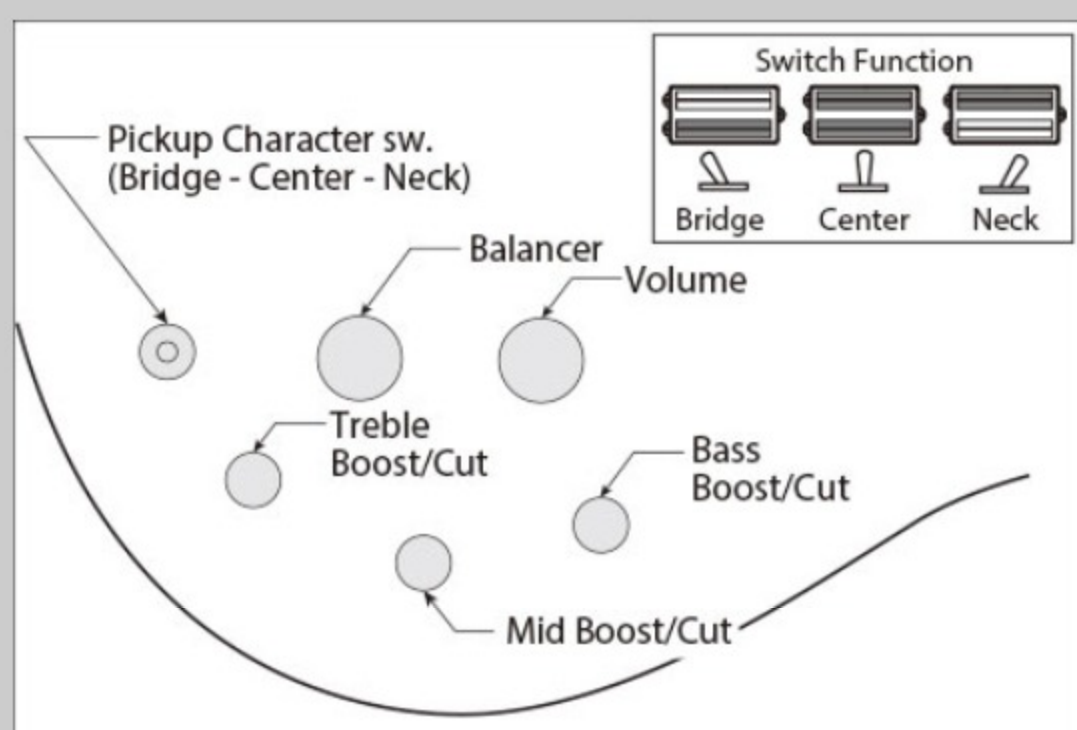

ATK810E *Premium*

NTF : Natural Flat

COLOR VARIATION :

SHARE :  

SPEC

SPEC

neck type	ATK4 / 3pc Maple neck
top/back/body	Ash body
fretboard	Maple / Black dot inlay
fret	Medium frets / Premium fret edge treatment
number of frets	22
bridge	ATK4 bridge (19mm string spacing)
neck pickup	CAP Sonic Arch4 neck pickup (Passive)
bridge pickup	CAP Double Humbucker bridge pickup (Passive)
equaliser	Ibanez Custom Electronics 3-band EQ
factory tuning	1G, 2D, 3A, 4E
string gauge	.045/.065/.085/.105
nut	Graph Tech® BLACK TUSQ XL® nut
hardware color	Chrome

NECK DIMENSIONS

Scale :	864mm/34"
a : Width	42mm at NUT
b : Width	63mm at 22F
c : Thickness	21mm at 1F
d : Thickness	24mm at 12F
Radius :	305mmR

CONTROLS

FREQUENCY RESPONSE

OTHERS

Recommended Case	WB200C
Recommended Bag	PGPRGC