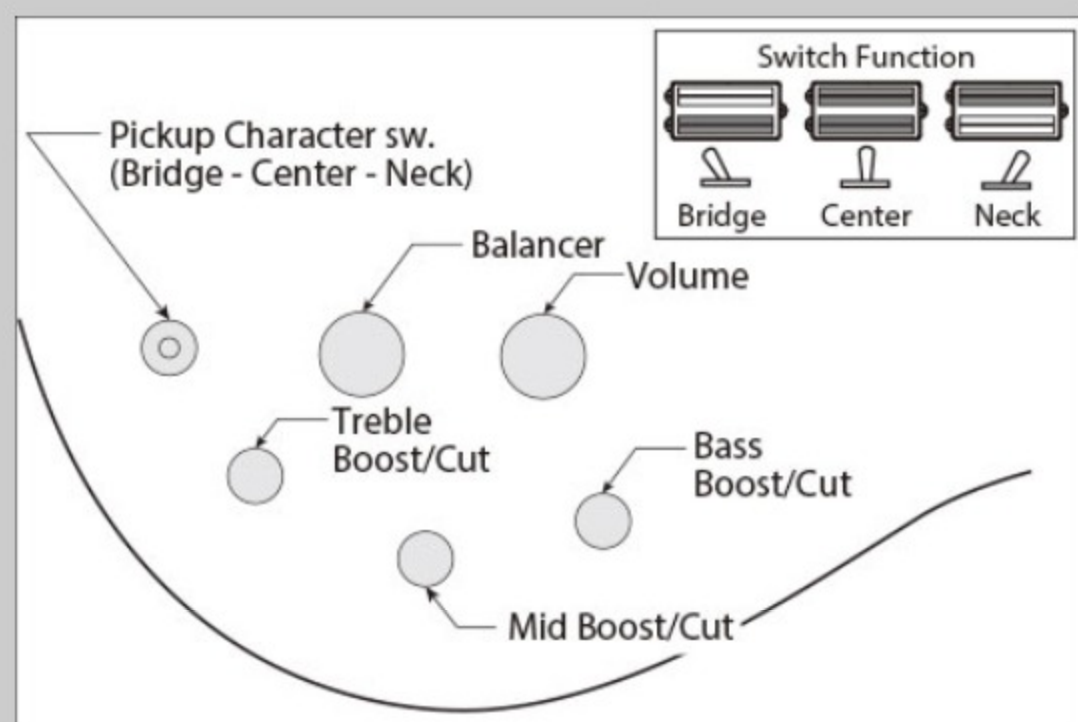

ATK815E *Premium*

NTF : Natural Flat

COLOR VARIATION :

SHARE :  

SPEC

SPEC

neck type	ATK5 / 3pc Maple neck
top/back/body	Ash body
fretboard	Maple / Black dot inlay
fret	Medium frets / Premium fret edge treatment
number of frets	22
bridge	ATK5 bridge (18mm string spacing)
neck pickup	CAP Sonic Arch5 neck pickup (Passive)
bridge pickup	CAP Double Humbucker bridge pickup (Passive)
equaliser	Ibanez Custom Electronics 3-band EQ
factory tuning	1G, 2D, 3A, 4E, 5B
string gauge	.045/.065/.085/.105/.130
nut	Graph Tech® BLACK TUSQ XL® nut
hardware color	Chrome

NECK DIMENSIONS

Scale :	864mm/34"
a : Width	45mm at NUT
b : Width	72mm at 22F
c : Thickness	21mm at 1F
d : Thickness	24mm at 12F
Radius :	305mmR

CONTROLS

FREQUENCY RESPONSE

OTHERS

Included Case/Bag	IBB510
Recommended Case	WB200C
Recommended Bag	PGPRGC