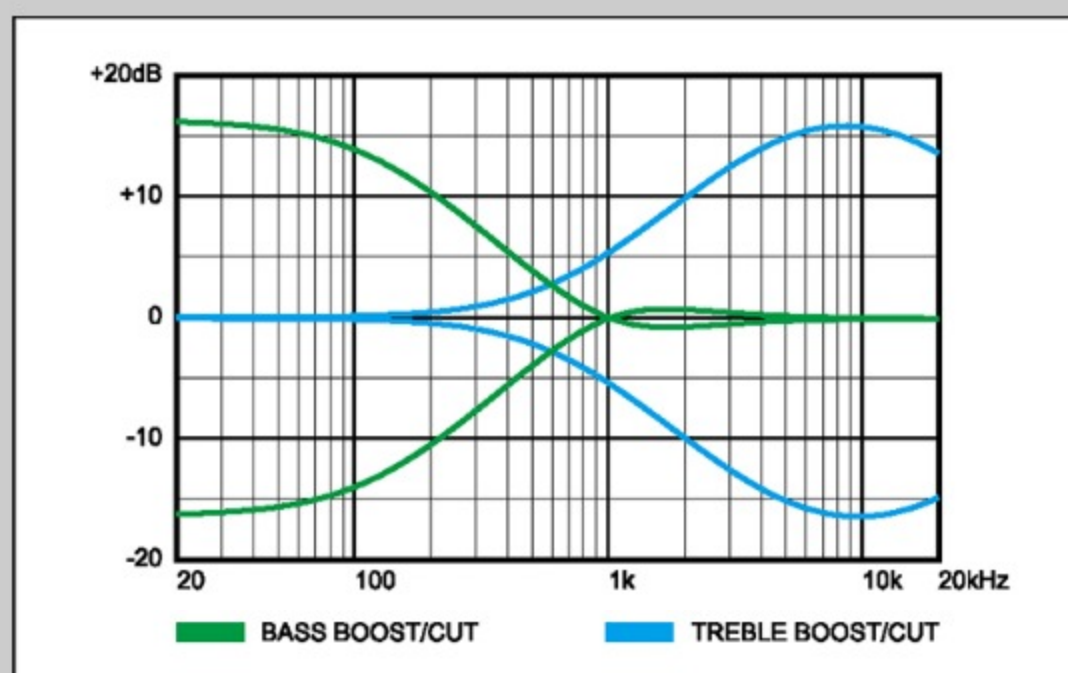

NECK DIMENSIONS

Scale :	864mm/34"
a : Width	45mm at NUT
b : Width	72mm at 22F
c : Thickness	21mm at 1F
d : Thickness	24mm at 12F
Radius :	305mmR

CONTROLS

FREQUENCY RESPONSE

OTHERS

Included Case/Bag	IBB510
Recommended Case	WB200C
Recommended Bag	PGPRGC