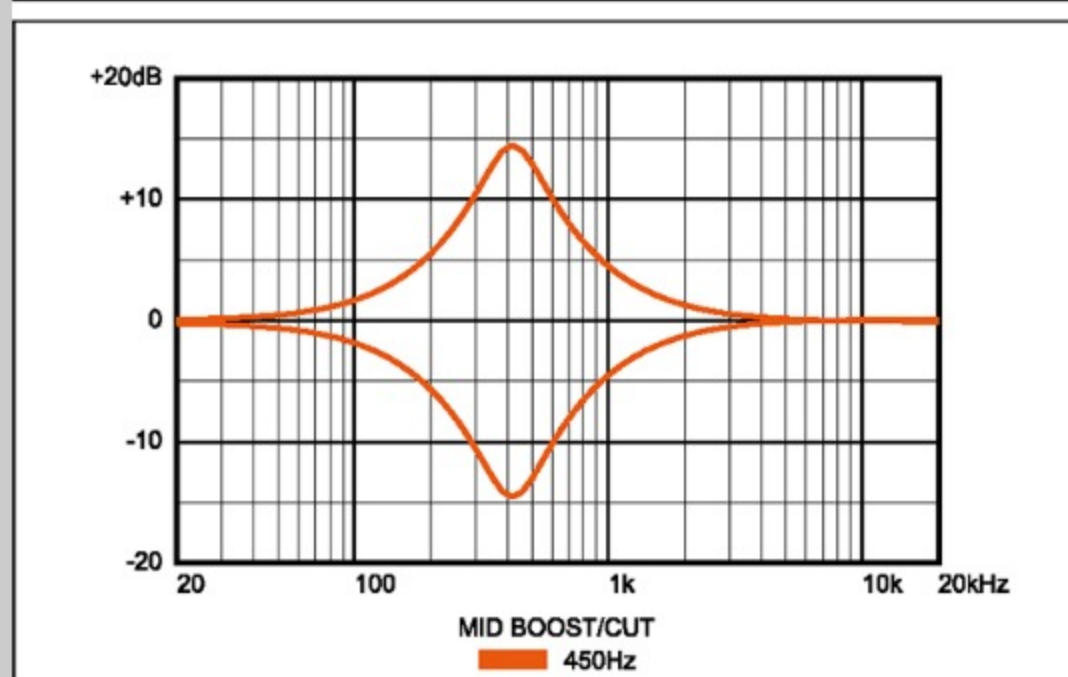

NECK DIMENSIONS

Scale :	864mm/34"
a : Width	45mm at NUT
b : Width	72mm at 22F
c : Thickness	21mm at 1F
d : Thickness	24mm at 12F
Radius :	305mmR

CONTROLS

FREQUENCY RESPONSE

OTHERS

Included Case/Bag	IBB510
Recommended Case	WB200C
Recommended Bag	PGPRGC