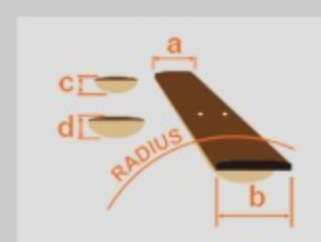

ATK815E *Premium*

NTF : Natural Flat

COLOR VARIATION :

SHARE :  

SPEC

SPEC

neck type	ATK5 / 3pc Maple neck
top/back/body	Ash body
fretboard	Maple / Black dot inlay
fret	Medium frets / Premium fret edge treatment
number of frets	22
bridge	ATK5 bridge (18mm string spacing)
neck pickup	CAP Sonic Arch5 neck pickup (Passive)
bridge pickup	CAP Double Humbucker bridge pickup (Passive)
equaliser	Ibanez Custom Electronics 3-band EQ
factory tuning	1G, 2D, 3A, 4E, 5B
string gauge	.045/.065/.085/.105/.130
nut	Graph Tech® BLACK TUSQ XL® nut
hardware color	Chrome

NECK DIMENSIONS

Scale :	864mm/34"
a : Width	45mm at NUT
b : Width	72mm at 22F
c : Thickness	21mm at 1F
d : Thickness	24mm at 12F
Radius :	305mmR

CONTROLS

FREQUENCY RESPONSE

OTHERS

Included Case/Bag	IBB510
Recommended Case	WB200C
Recommended Bag	PGPRGC