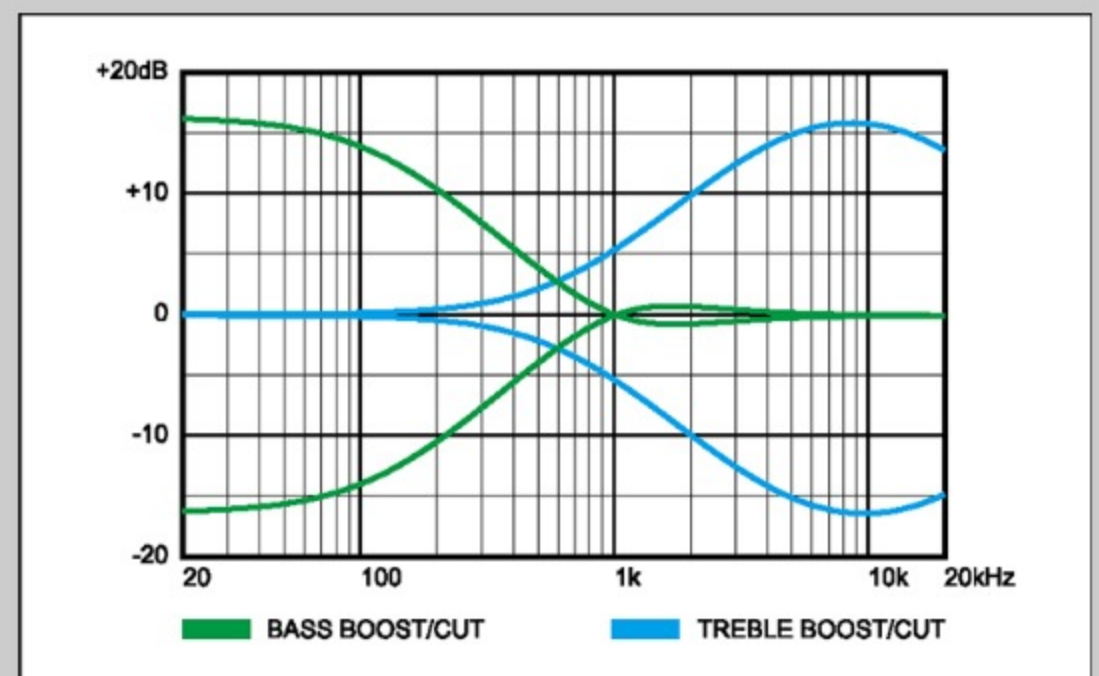

NECK DIMENSIONS

Scale :	889mm/35"
a : Width	47mm at NUT
b : Width	76mm at 24F
c : Thickness	20mm at 1F
d : Thickness	22mm at 12F
Radius :	400mmR

CONTROLS

FREQUENCY RESPONSE

OTHERS

Recommended Case MRB500C_3W_01_A