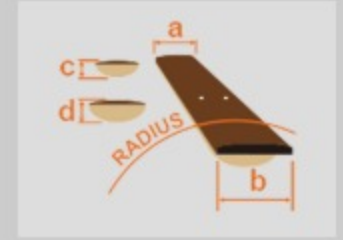

BTB1825E *Premium*

NTL : Natural Low Gloss

COLOR VARIATION :

SHARE : [f](#) [t](#)

SPEC

SPEC

neck type	BTB5 / 9pc Panga Panga/Purpleheart/Maple w/Graphite reinforcement rods / neck-through
top/back/body	Walnuttop / Ash wing body
fretboard	Bound Panga Panga / Abalone off-set dot inlay
fret	Medium Stainless Steel frets / Premium fret edge treatment
bridge	MR5 bridge (19mm string spacing)
neck pickup	Aguilar® DCB neck pickup (Passive)
bridge pickup	Aguilar® DCB bridge pickup (Passive)
equaliser	Ibanez Custom Electronics 3-band EQ
hardware color	Gold

NECK DIMENSIONS

Scale :	889mm/35"
a : Width	47mm at NUT
b : Width	76mm at 24F
c : Thickness	20mm at 1F
d : Thickness	22mm at 12F
Radius :	400mmR

CONTROLS

FREQUENCY RESPONSE

OTHERS

Recommended Case MRB500C_3W_01_A