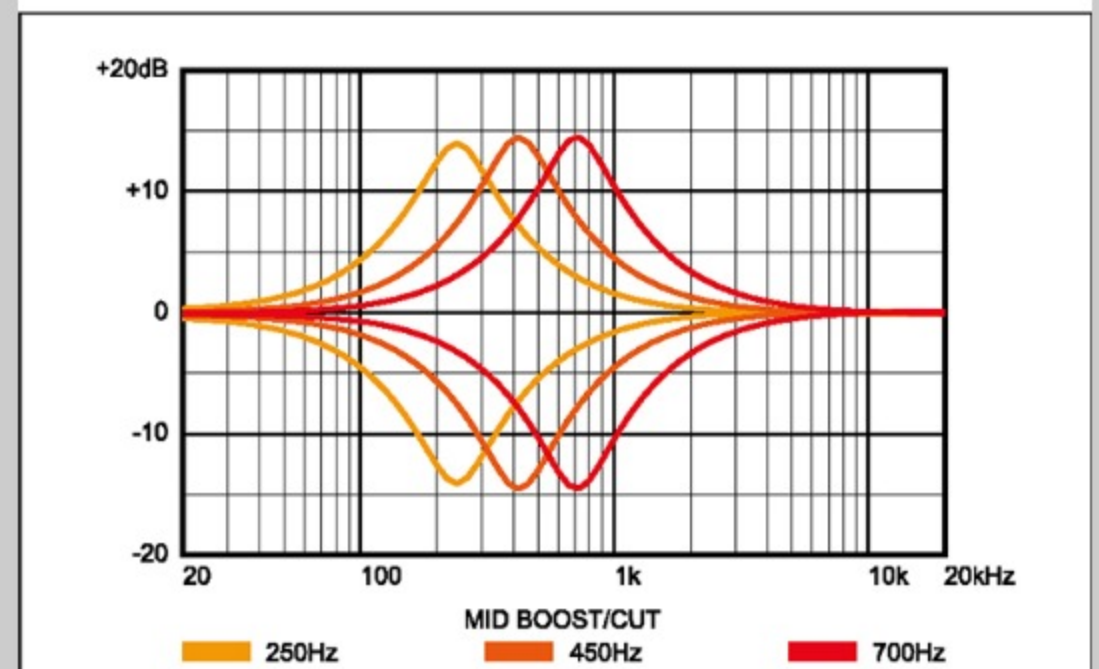

NECK DIMENSIONS

Scale :	889mm/35"
a : Width	47mm at NUT
b : Width	76mm at 24F
c : Thickness	20mm at 1F
d : Thickness	22mm at 12F
Radius :	400mmR

CONTROLS

FREQUENCY RESPONSE

OTHERS

Recommended Case MRB500C_3W_01_A