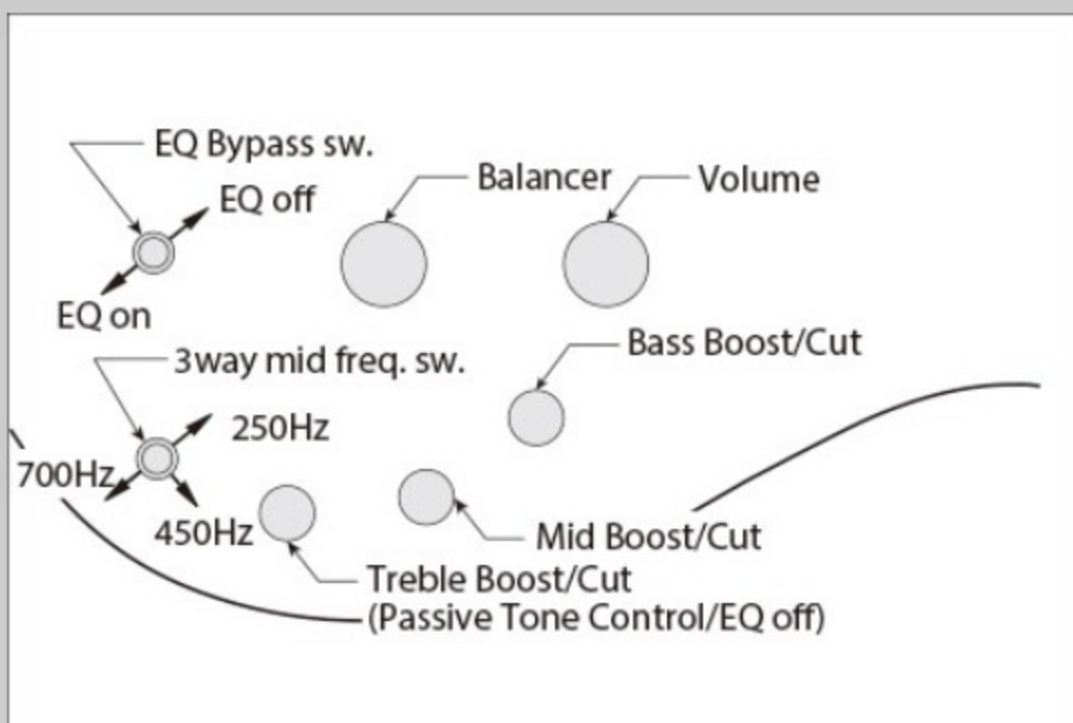

BTB1825E *Premium*

NTL : Natural Low Gloss

COLOR VARIATION :

SHARE : [f](#) [t](#)

SPEC

SPEC

neck type	BTB5 / 9pc Panga Panga/Purpleheart/Maple w/Graphite reinforcement rods / neck-through
top/back/body	Walnuttop / Ash wing body
fretboard	Bound Panga Panga / Abalone off-set dot inlay
fret	Medium Stainless Steel frets / Premium fret edge treatment
bridge	MR5 bridge (19mm string spacing)
neck pickup	Aguilar® DCB neck pickup (Passive)
bridge pickup	Aguilar® DCB bridge pickup (Passive)
equaliser	Ibanez Custom Electronics 3-band EQ
hardware color	Gold

NECK DIMENSIONS

Scale :	889mm/35"
a : Width	47mm at NUT
b : Width	76mm at 24F
c : Thickness	20mm at 1F
d : Thickness	22mm at 12F
Radius :	400mmR

CONTROLS

FREQUENCY RESPONSE

OTHERS

Recommended Case MRB500C_3W_01_A