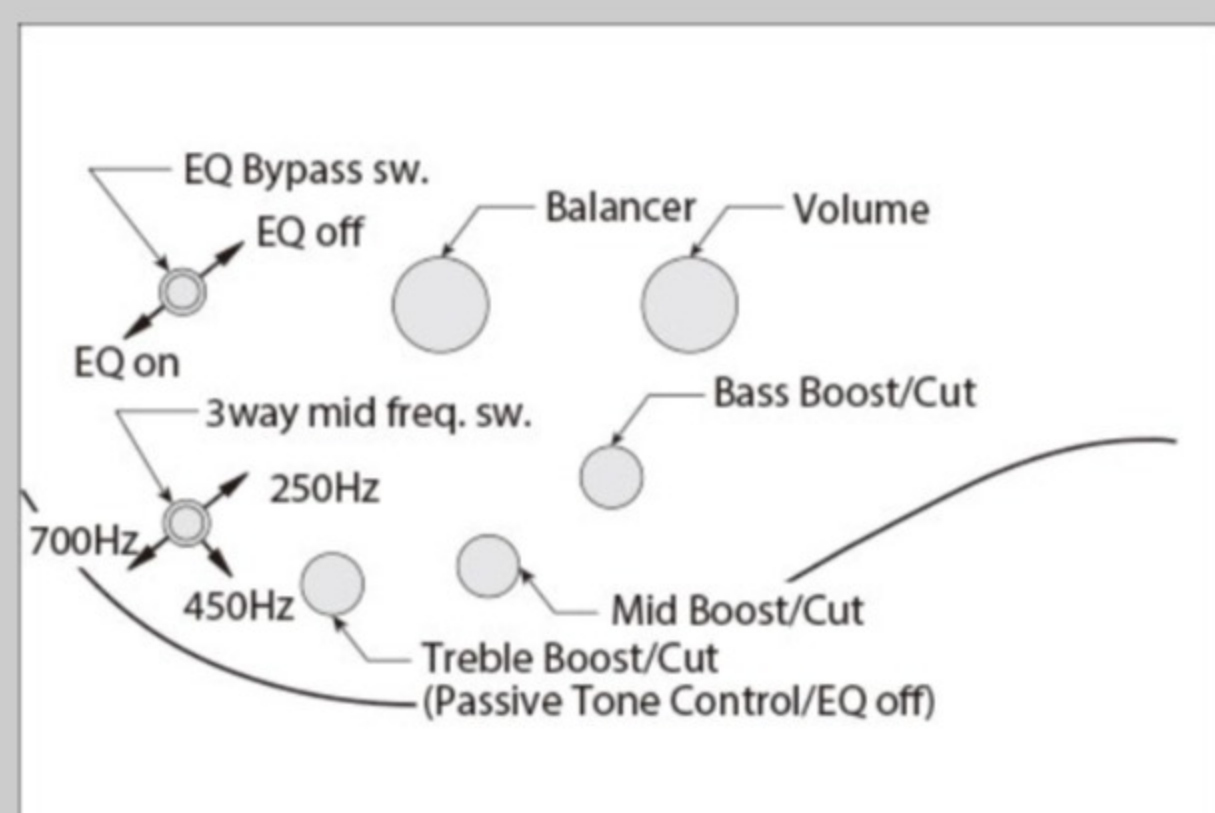

CONTROLS

OTHERS

Recommended	MRB500C
Case	
Gotoh® machine heads	
Gig bag included