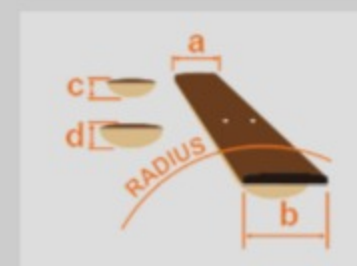

# BTB

NTL : Natural Low Gloss

COLOR VARIATION :

SHARE :

### SPEC

neck type	BTB5 / 7pc Panga Panga/Purpleheart/Maple / Neck-through w/Graphite reinforcement rods
top/back/body	Walnut top / Walnut back / Ash wing body
fretboard	Bound Panga Panga fretboard / Abalone off- set dot inlay
fret	Medium Stainless Steel frets / Premium fret edge treatment
number of frets	24 (+ zero fret)
bridge	MR5S bridge
string space	19mm
neck pickup	Aguilar® DCB neck pickup (Passive)
bridge pickup	Aguilar® DCB bridge pickup (Passive)
equaliser	Ibanez Custom Electronics 3-band EQ
factory tuning	1G,2D,3A,4E,5B
strings	D'Addario® NYXL45130SL
string gauge	.045/.065/.80/.100/.130
nut	Plastic
hardware color	Gold

### NECK DIMENSIONS

Scale :	889mm/35"
a : Width	47mm at NUT
b : Width	76mm at 24F (+ zero fret)
c : Thickness	20mm at 1F
d : Thickness	22mm at 12F
Radius :	400mmR