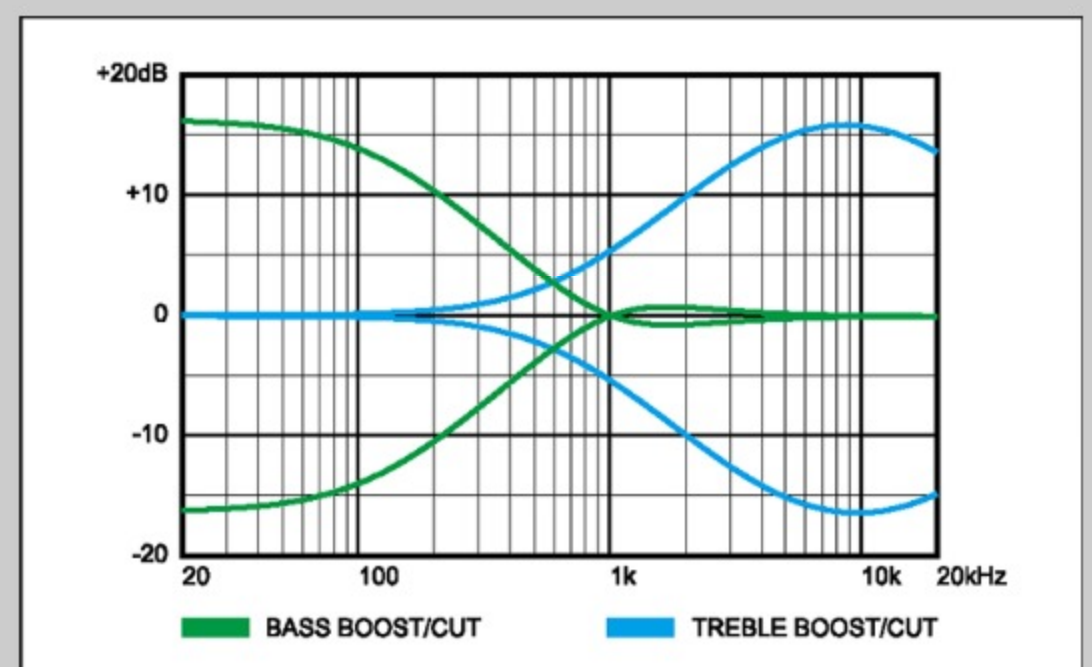

NECK DIMENSIONS

Scale :	889mm/35"
a : Width	47mm at NUT
b : Width	76mm at 24F
c : Thickness	20mm at 1F
d : Thickness	22mm at 12F
Radius :	400mmR

CONTROLS

FREQUENCY RESPONSE

OTHERS

Recommended Case	MRB500C
Gig bag included	
Gotoh® machine heads	