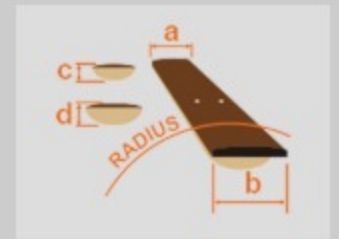

BTB1825 *Premium*

NTL : Natural Low Gloss

COLOR VARIATION :

SHARE :

SPEC

SPEC

neck type	BTB5 / 7pc Panga Panga/Purpleheart/Maple neck w/Graphite reinforcement rods / Neck-through
top/back/body	Walnut top / Walnut back / Ash wing body
fretboard	Bound Panga Panga fretboard / Abalone off-set dot inlay
fret	Medium Stainless Steel frets / Premium fret edge treatment
number of frets	24 (+ zero fret)
bridge	MR55 bridge
string space	19mm
neck pickup	Aguilar® DCB neck pickup (Passive)
bridge pickup	Aguilar® DCB bridge pickup (Passive)
equaliser	Ibanez Custom Electronics 3-band EQ w/ EQ bypass switch (passive tone control on treble pot) & 3-way Mid frequency switch
factory tuning	1G,2D,3A,4E,5B
strings	D'Addario® NYXL45130SL
string gauge	.045/.065/.80/.100/.130
hardware color	Gold

NECK DIMENSIONS

Scale :	889mm/35"
a : Width	47mm at NUT
b : Width	76mm at 24F
c : Thickness	20mm at 1F
d : Thickness	22mm at 12F
Radius :	400mmR

CONTROLS

FREQUENCY RESPONSE

OTHERS

Recommended Case	MRB500C
Gig bag included	
Gotoh® machine heads	