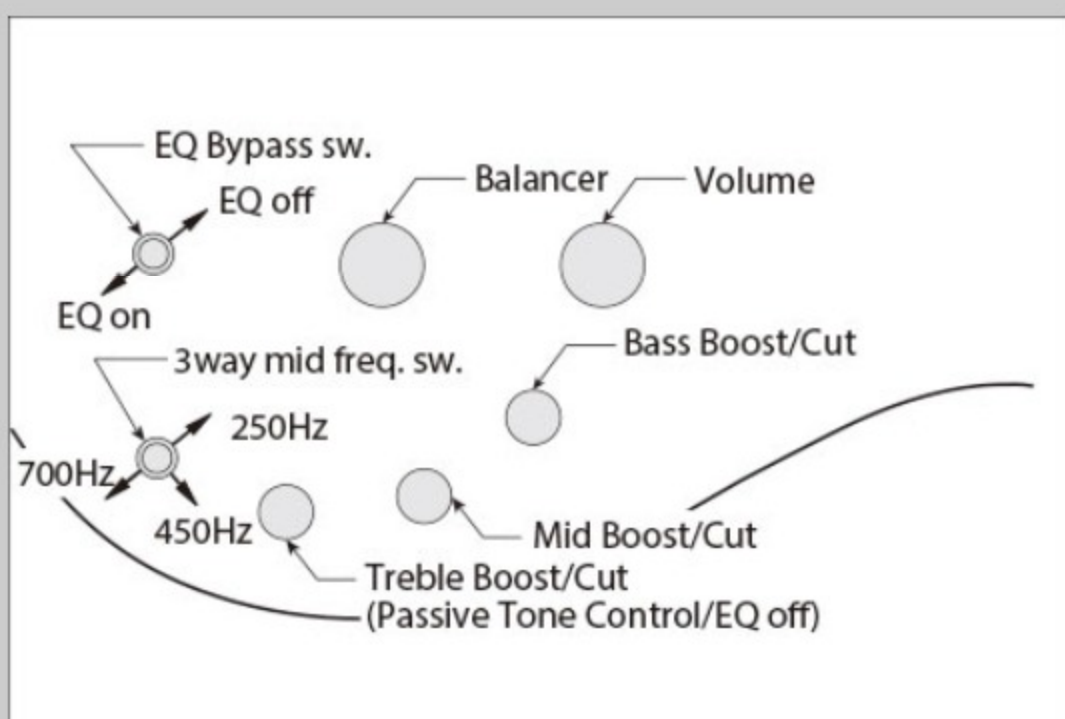

BTB1825 *Premium*

NTL : Natural Low Gloss

COLOR VARIATION :

SHARE :

SPEC

SPEC

neck type	BTB5 / 7pc Panga Panga/Purpleheart/Maple neck w/Graphite reinforcement rods / Neck-through
top/back/body	Walnut top / Walnut back / Ash wing body
fretboard	Bound Panga Panga fretboard / Abalone off-set dot inlay
fret	Medium Stainless Steel frets / Premium fret edge treatment
number of frets	24 (+ zero fret)
bridge	MR55 bridge
string space	19mm
neck pickup	Aguilar® DCB neck pickup (Passive)
bridge pickup	Aguilar® DCB bridge pickup (Passive)
equaliser	Ibanez Custom Electronics 3-band EQ w/ EQ bypass switch (passive tone control on treble pot) & 3-way Mid frequency switch
factory tuning	1G,2D,3A,4E,5B
strings	D'Addario® NYXL45130SL
string gauge	.045/.065/.80/.100/.130
hardware color	Gold

NECK DIMENSIONS

Scale :	889mm/35"
a : Width	47mm at NUT
b : Width	76mm at 24F
c : Thickness	20mm at 1F
d : Thickness	22mm at 12F
Radius :	400mmR

CONTROLS

FREQUENCY RESPONSE

OTHERS

Recommended Case	MRB500C
Gig bag included	
Gotoh® machine heads	