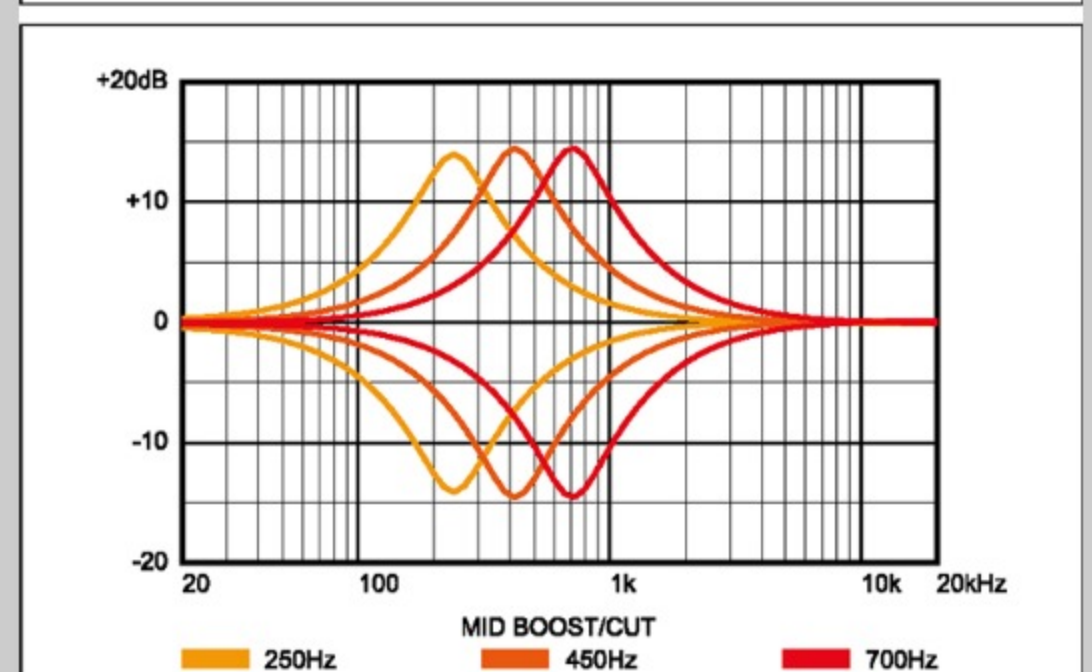

BTB1825 *Premium*

NTL : Natural Low Gloss

COLOR VARIATION :

SHARE :

SPEC

SPEC

neck type	BTB5 / 7pc Panga Panga/Purpleheart/Maple neck w/Graphite reinforcement rods / Neck-through
top/back/body	Walnut top / Walnut back / Ash wing body
fretboard	Bound Panga Panga fretboard / Abalone off-set dot inlay
fret	Medium Stainless Steel frets / Premium fret edge treatment
number of frets	24 (+ zero fret)
bridge	MR55 bridge
string space	19mm
neck pickup	Aguilar® DCB neck pickup (Passive)
bridge pickup	Aguilar® DCB bridge pickup (Passive)
equaliser	Ibanez Custom Electronics 3-band EQ w/ EQ bypass switch (passive tone control on treble pot) & 3-way Mid frequency switch
factory tuning	1G,2D,3A,4E,5B
strings	D'Addario® NYXL45130SL
string gauge	.045/.065/.80/.100/.130
hardware color	Gold

NECK DIMENSIONS

Scale :	889mm/35"
a : Width	47mm at NUT
b : Width	76mm at 24F
c : Thickness	20mm at 1F
d : Thickness	22mm at 12F
Radius :	400mmR

CONTROLS

FREQUENCY RESPONSE

OTHERS

Recommended Case	MRB500C
Gig bag included	
Gotoh® machine heads	