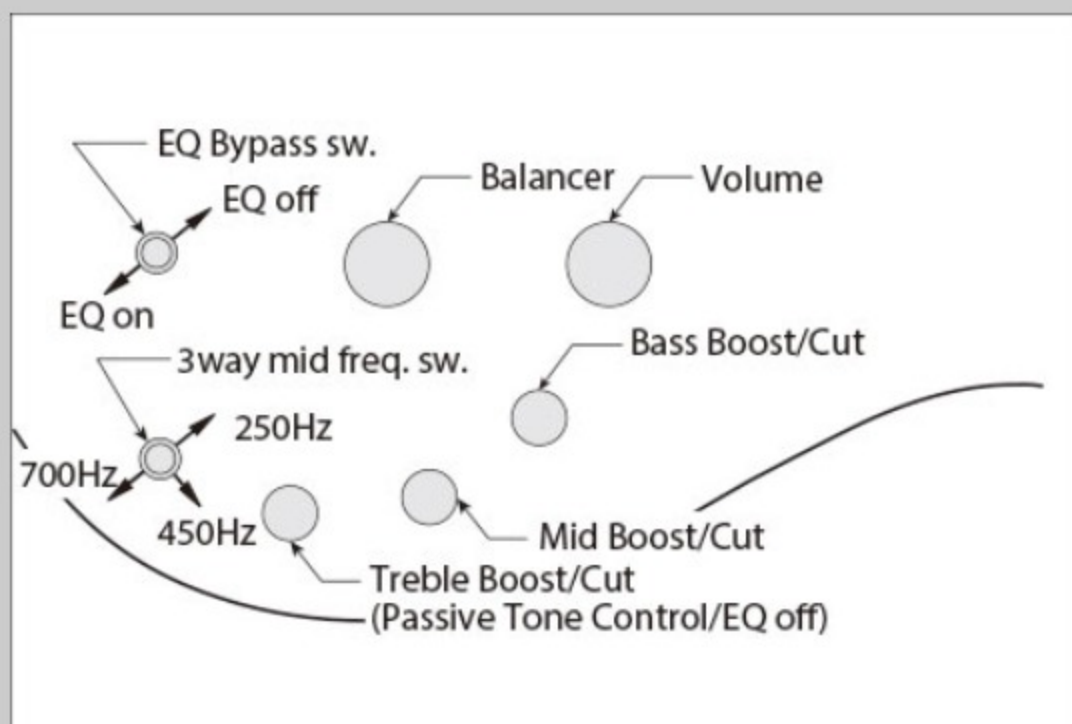

BTB1826E *Premium*

NTL : Natural Low Gloss

COLOR VARIATION :

SHARE : [f](#) [t](#)

SPEC

SPEC

neck type	BTB6 / 9pc Panga Panga/Purpleheart/Maple w/Graphite reinforcement rods / neck-through
top/back/body	Walnuttop / Ash wing body
fretboard	Bound Panga Panga / Abalone off-set dot inlay
fret	Medium Stainless Steel frets / Premium fret edge treatment
bridge	MR5 bridge (17mm string spacing)
neck pickup	Aguilar® DCB neck pickup (Passive)
bridge pickup	Aguilar® DCB bridge pickup (Passive)
equaliser	Ibanez Custom Electronics 3-band EQ
hardware color	Gold

NECK DIMENSIONS

Scale :	889mm/35"
a : Width	54mm at NUT
b : Width	85mm at 24F
c : Thickness	20mm at 1F
d : Thickness	22mm at 12F
Radius :	950mmR

CONTROLS

FREQUENCY RESPONSE

OTHERS

Recommended Case MRB500C_3W_01_A