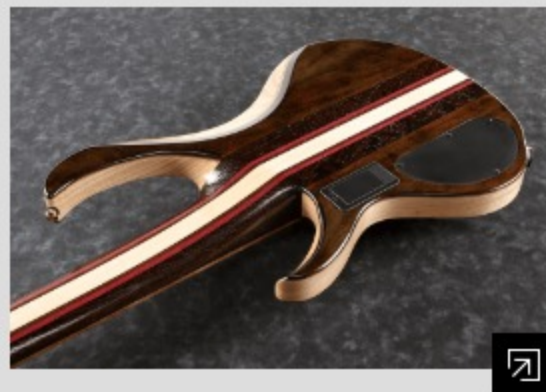

# BTB1826E *Premium*

NTL : Natural Low Gloss

COLOR VARIATION :

SHARE : [f](#) [t](#)

### SPEC

|                |   |
|----------------|---|
| neck type      | BTB6 / 9pc Panga Panga/Purpleheart/Maple w/Graphite reinforcement rods / neck-through |
| top/back/body  | Walnuttop / Ash wing body   |
| fretboard      | Bound Panga Panga / Abalone off-set dot inlay   |
| fret           | Medium Stainless Steel frets / Premium fret edge treatment                            |
| bridge         | MR5 bridge (17mm string spacing)  |
| neck pickup    | Aguilar® DCB neck pickup (Passive)  |
| bridge pickup  | Aguilar® DCB bridge pickup (Passive)  |
| equaliser      | Ibanez Custom Electronics 3-band EQ   |
| hardware color | Gold  |