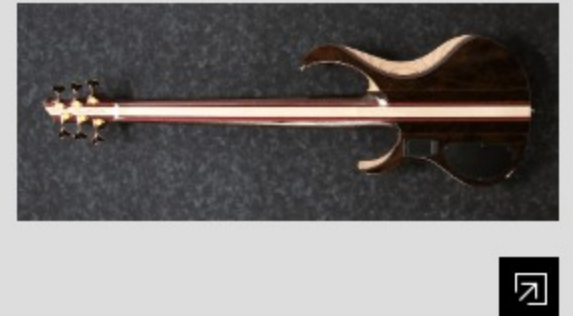

# BTB1826E *Premium*

NTL : Natural Low Gloss

COLOR VARIATION :

SHARE : [f](#) [t](#)

### SPEC

|                |   |
|----------------|---|
| neck type      | BTB6 / 9pc Panga Panga/Purpleheart/Maple w/Graphite reinforcement rods / neck-through |
| top/back/body  | Walnuttop / Ash wing body   |
| fretboard      | Bound Panga Panga / Abalone off-set dot inlay   |
| fret           | Medium Stainless Steel frets / Premium fret edge treatment                            |
| bridge         | MR5 bridge (17mm string spacing)  |
| neck pickup    | Aguilar® DCB neck pickup (Passive)  |
| bridge pickup  | Aguilar® DCB bridge pickup (Passive)  |
| equaliser      | Ibanez Custom Electronics 3-band EQ   |
| hardware color | Gold  |