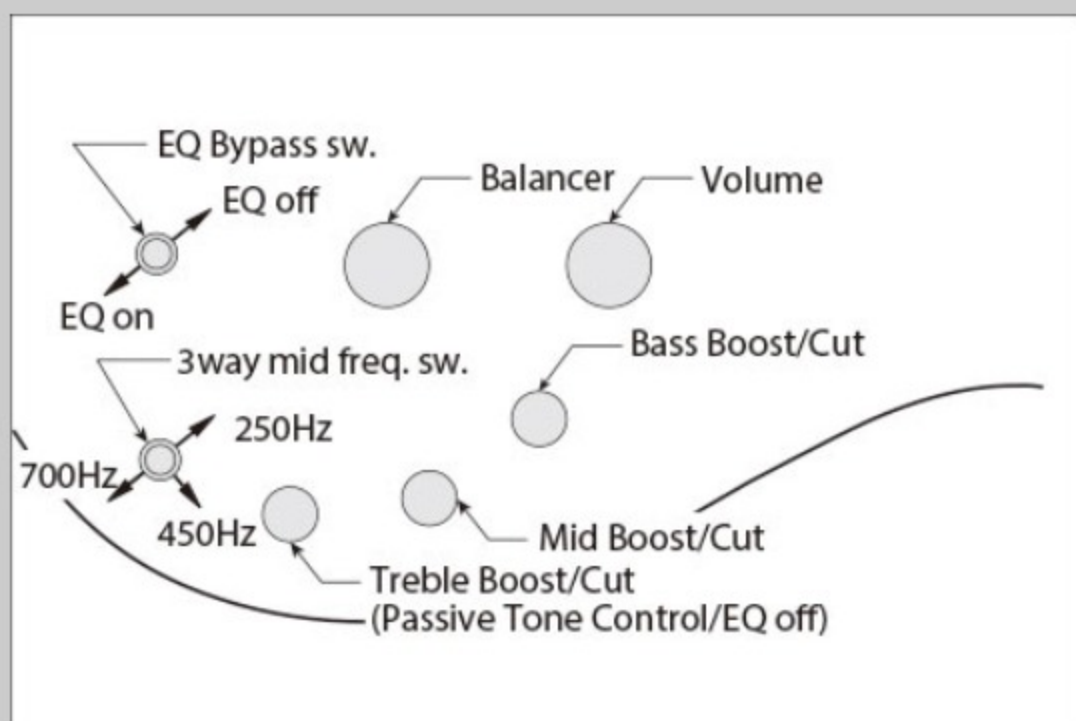

BTB1905E *Premium*

BTL : Brown Topaz Burst Low Gloss

COLOR VARIATION : 

SHARE : [f](#) [t](#)

SPEC

SPEC

neck type	BTB6 / 9pc Panga Panga/Purpleheart/Maple w/Graphite reinforcement rods / neck-through
top/back/body	Mahogany wing body
fretboard	Bound Panga Panga / Abalone off-set dot inlay
fret	Medium Stainless Steel frets / Premium fret edge treatment
bridge	MR5 bridge (19mm string spacing)
neck pickup	Aguilar® DCB neck pickup (Passive)
bridge pickup	Aguilar® DCB bridge pickup (Passive)
equaliser	Ibanez Custom Electronics 3-band EQ
hardware color	Gold

NECK DIMENSIONS

Scale :	889mm/35"
a : Width	47mm at NUT
b : Width	76mm at 24F
c : Thickness	20mm at 1F
d : Thickness	22mm at 12F
Radius :	400mmR

CONTROLS

FREQUENCY RESPONSE

OTHERS

Recommended Case MRB500C_3W_01_A