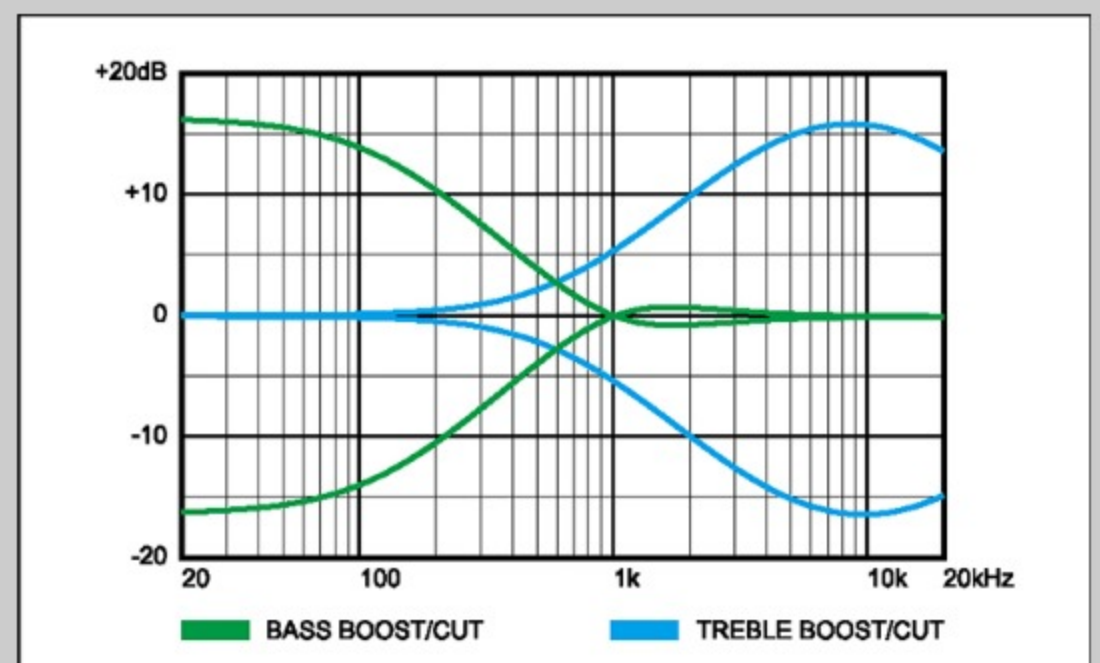

NECK DIMENSIONS

Scale :	889mm/35"
a : Width	47mm at NUT
b : Width	76mm at 24F
c : Thickness	20mm at 1F
d : Thickness	22mm at 12F
Radius :	400mmR

CONTROLS

FREQUENCY RESPONSE

OTHERS

Recommended Case MRB500C_3W_01_A