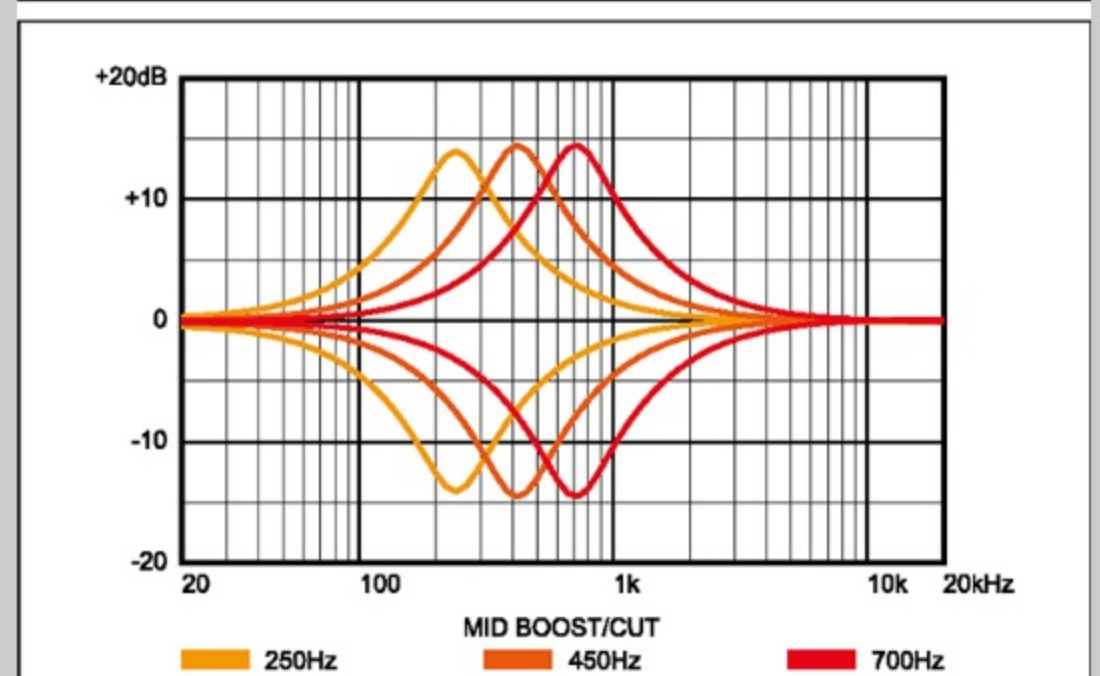

BTB1905E *Premium*

BTL : Brown Topaz Burst Low Gloss

COLOR VARIATION : 

SHARE : [f](#) [t](#)

SPEC

SPEC

neck type	BTB6 / 9pc Panga Panga/Purpleheart/Maple w/Graphite reinforcement rods / neck-through
top/back/body	Mahogany wing body
fretboard	Bound Panga Panga / Abalone off-set dot inlay
fret	Medium Stainless Steel frets / Premium fret edge treatment
bridge	MR5 bridge (19mm string spacing)
neck pickup	Aguilar® DCB neck pickup (Passive)
bridge pickup	Aguilar® DCB bridge pickup (Passive)
equaliser	Ibanez Custom Electronics 3-band EQ
hardware color	Gold

NECK DIMENSIONS

Scale :	889mm/35"
a : Width	47mm at NUT
b : Width	76mm at 24F
c : Thickness	20mm at 1F
d : Thickness	22mm at 12F
Radius :	400mmR

CONTROLS

FREQUENCY RESPONSE

OTHERS

Recommended Case MRB500C_3W_01_A