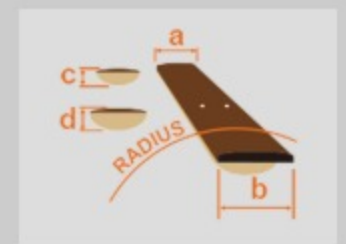

BTB1905E *Premium*

BTL : Brown Topaz Burst Low Gloss

COLOR VARIATION : 

SHARE : [f](#) [t](#)

SPEC

SPEC

neck type	BTB6 / 9pc Panga Panga/Purpleheart/Maple w/Graphite reinforcement rods / neck-through
top/back/body	Mahogany wing body
fretboard	Bound Panga Panga / Abalone off-set dot inlay
fret	Medium Stainless Steel frets / Premium fret edge treatment
bridge	MR5 bridge (19mm string spacing)
neck pickup	Aguilar® DCB neck pickup (Passive)
bridge pickup	Aguilar® DCB bridge pickup (Passive)
equaliser	Ibanez Custom Electronics 3-band EQ
hardware color	Gold

NECK DIMENSIONS

Scale :	889mm/35"
a : Width	47mm at NUT
b : Width	76mm at 24F
c : Thickness	20mm at 1F
d : Thickness	22mm at 12F
Radius :	400mmR

CONTROLS

FREQUENCY RESPONSE

OTHERS

Recommended Case MRB500C_3W_01_A