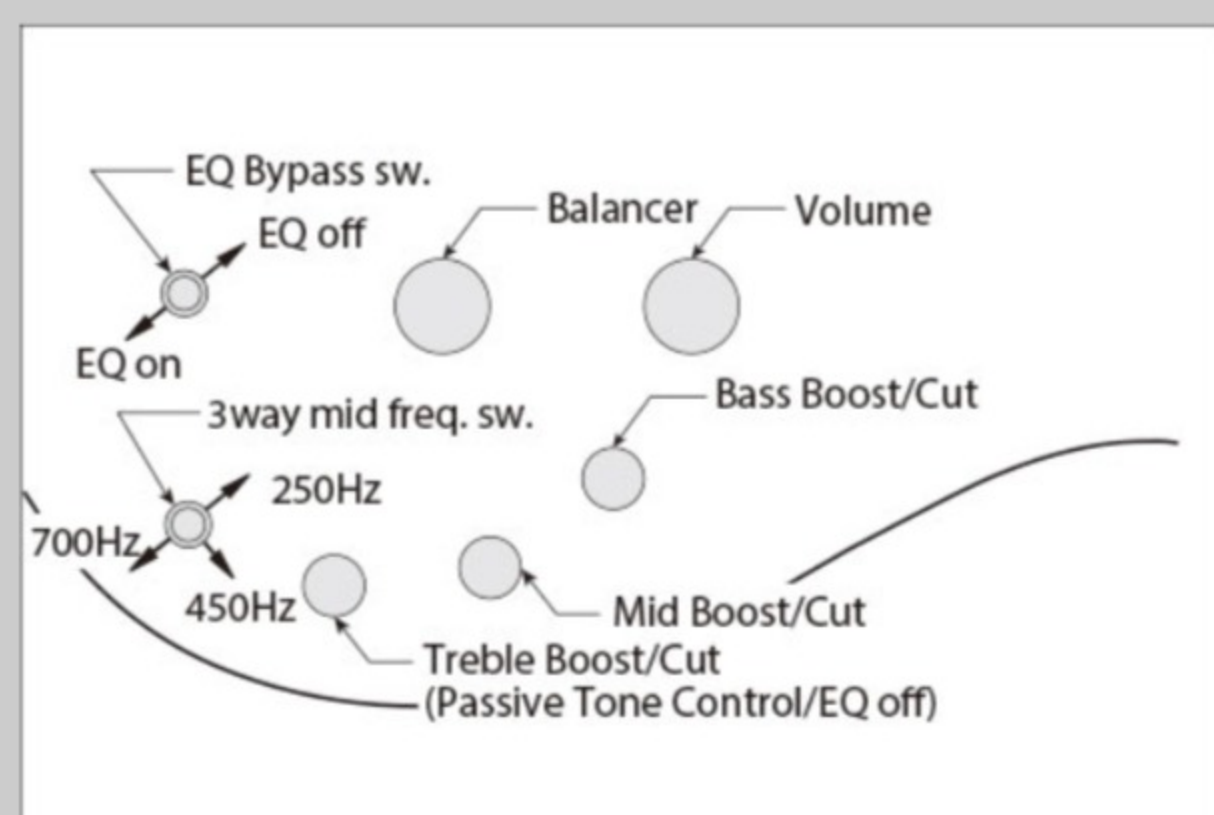

BTB

FNL : Florid Natural Low Gloss

COLOR VARIATION :

SHARE :

SPEC

SPEC

neck type	BTB5 / 7pc Panga Panga/Purpleheart / Neck-through w/Graphite reinforcement rods
top/back/body	Flamed Maple top / Flamed Maple back / African Mahogany wing body
fretboard	Bound Panga Panga fretboard / Abalone off-set dot inlay
fret	Medium Stainless Steel frets / Premium fret edge treatment
number of frets	24 (+ zero fret)
bridge	MR5S bridge
string space	19mm
neck pickup	Aguilar® DCB neck pickup (Passive)
bridge pickup	Aguilar® DCB bridge pickup (Passive)
equaliser	Ibanez Custom Electronics 3-band EQ
factory tuning	1G,2D,3A,4E,5B
strings	D'Addario® NYXL45130SL
string gauge	.045/.065/.80/.100/.130
nut	Plastic
hardware color	Gold

NECK DIMENSIONS

Scale :	889mm/35"
a : Width	47mm at NUT
b : Width	76mm at 24F (+ zero fret)
c : Thickness	20mm at 1F
d : Thickness	22mm at 12F
Radius :	400mmR

CONTROLS

OTHERS

Recommended	MRB500C
Case	
Gotoh® machine heads	
Gig bag included	