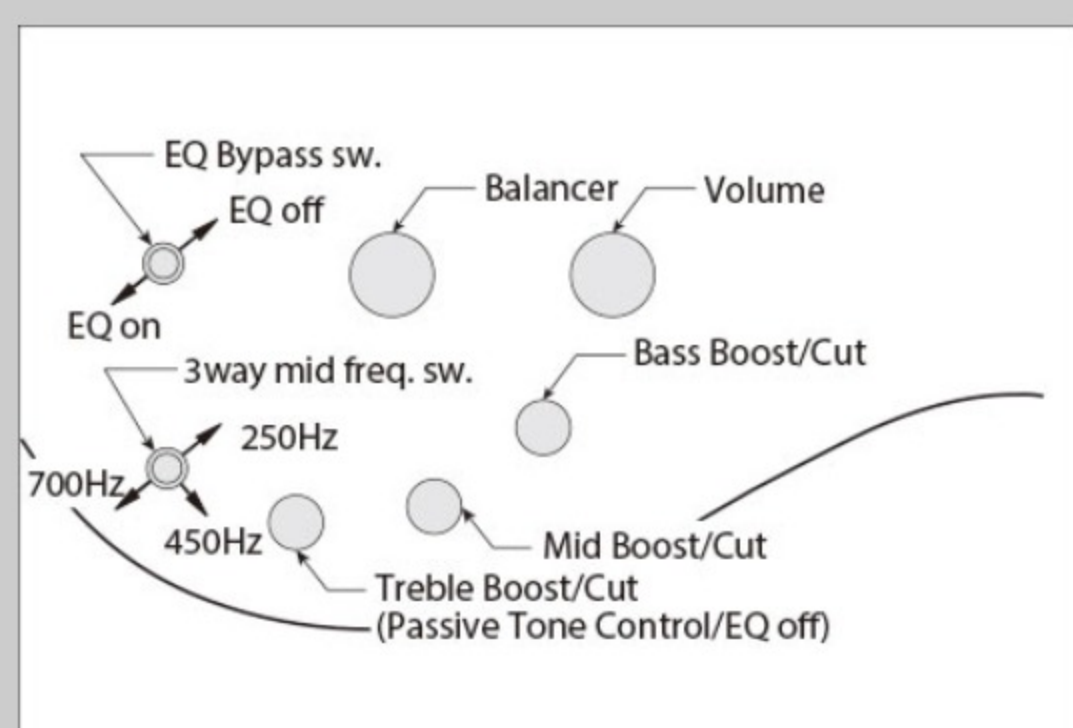

BTB1905SM *Premium*

SKB : Surreal Black Burst

COLOR VARIATION :

SHARE :

SPEC

SPEC

neck type	BTB5 / 7pc Panga Panga/Purpleheart neck w/Graphite reinforcement rods / Neck-through
top/back/body	Spalted Maple top / Spalted Maple back / African Mahogany wing body
fretboard	Bound Panga Panga fretboard / Abalone off-set dot inlay
fret	Medium Stainless Steel frets / Premium fret edge treatment
number of frets	24 (+ zero fret)
bridge	MR5S bridge
string space	19mm
neck pickup	Aguilar® DCB neck pickup (Passive)
bridge pickup	Aguilar® DCB bridge pickup (Passive)
equaliser	Ibanez Custom Electronics 3-band EQ w/ EQ bypass switch (passive tone control on treble pot) & 3-way Mid frequency switch
factory tuning	1G,2D,3A,4E,5B
strings	D'Addario® NYXL45130SL
string gauge	.045/.065/.80/.100/.130
hardware color	Gold

NECK DIMENSIONS

Scale :	889mm/35"
a : Width	47mm at NUT
b : Width	76mm at 24F
c : Thickness	20mm at 1F
d : Thickness	22mm at 12F
Radius :	400mmR

CONTROLS

FREQUENCY RESPONSE

OTHERS

Recommended MRB500C

Case

Gig bag included

Gotoh® machine heads