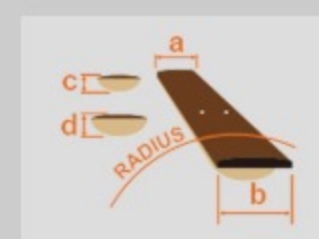

BTB1905SM *Premium*

SKB : Surreal Black Burst

COLOR VARIATION :

SHARE :  

SPEC

SPEC

neck type	BTB5 / 7pc Panga Panga/Purpleheart neck w/Graphite reinforcement rods / Neck-through
top/back/body	Spalted Maple top / Spalted Maple back / African Mahogany wing body
fretboard	Bound Panga Panga fretboard / Abalone off-set dot inlay
fret	Medium Stainless Steel frets / Premium fret edge treatment
number of frets	24 (+ zero fret)
bridge	MR5S bridge
string space	19mm
neck pickup	Aguilar® DCB neck pickup (Passive)
bridge pickup	Aguilar® DCB bridge pickup (Passive)
equaliser	Ibanez Custom Electronics 3-band EQ w/ EQ bypass switch (passive tone control on treble pot) & 3-way Mid frequency switch
factory tuning	1G,2D,3A,4E,5B
strings	D'Addario® NYXL45130SL
string gauge	.045/.065/.80/.100/.130
hardware color	Gold

NECK DIMENSIONS

Scale :	889mm/35"
a : Width	47mm at NUT
b : Width	76mm at 24F
c : Thickness	20mm at 1F
d : Thickness	22mm at 12F
Radius :	400mmR

CONTROLS

FREQUENCY RESPONSE

OTHERS

Recommended MRB500C

Case

Gig bag included