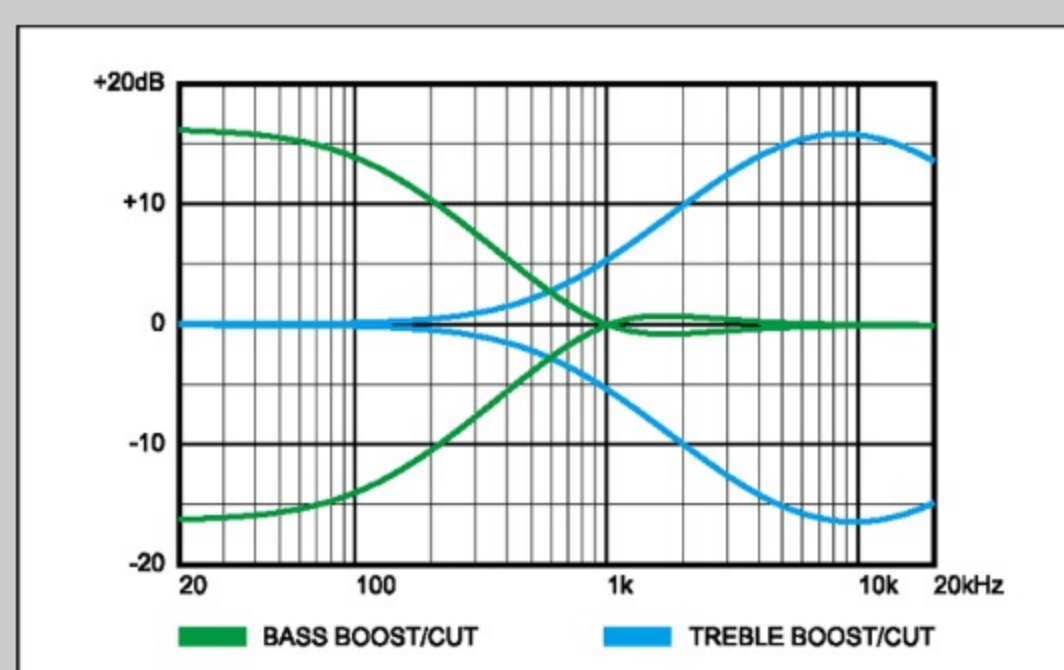

NECK DIMENSIONS

Scale :	889mm/35"
a : Width	47mm at NUT
b : Width	76mm at 24F
c : Thickness	20mm at 1F
d : Thickness	22mm at 12F
Radius :	400mmR

CONTROLS

FREQUENCY RESPONSE

OTHERS

Recommended MRB500C

Case

Gig bag included