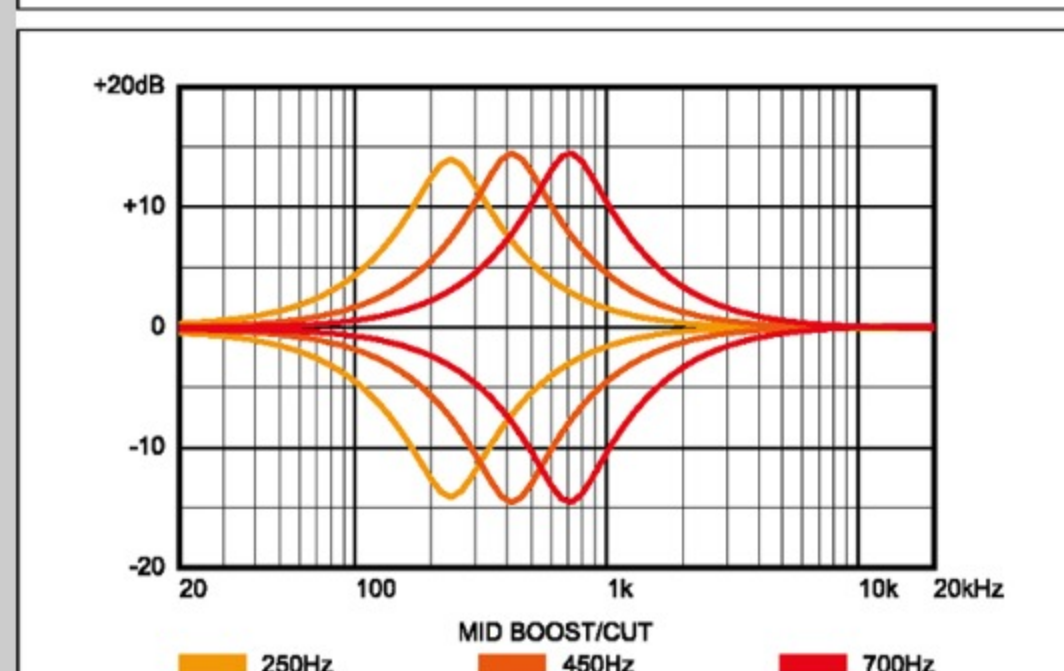

BTB1905SM *Premium*

SKB : Surreal Black Burst

COLOR VARIATION :

SHARE :  

SPEC

SPEC

neck type	BTB5 / 7pc Panga Panga/Purpleheart neck w/Graphite reinforcement rods / Neck-through
top/back/body	Spalted Maple top / Spalted Maple back / African Mahogany wing body
fretboard	Bound Panga Panga fretboard / Abalone off-set dot inlay
fret	Medium Stainless Steel frets / Premium fret edge treatment
number of frets	24 (+ zero fret)
bridge	MR5S bridge
string space	19mm
neck pickup	Aguilar® DCB neck pickup (Passive)
bridge pickup	Aguilar® DCB bridge pickup (Passive)
equaliser	Ibanez Custom Electronics 3-band EQ w/ EQ bypass switch (passive tone control on treble pot) & 3-way Mid frequency switch
factory tuning	1G,2D,3A,4E,5B
strings	D'Addario® NYXL45130SL
string gauge	.045/.065/.80/.100/.130
hardware color	Gold

NECK DIMENSIONS

Scale :	889mm/35"
a : Width	47mm at NUT
b : Width	76mm at 24F
c : Thickness	20mm at 1F
d : Thickness	22mm at 12F
Radius :	400mmR

CONTROLS

FREQUENCY RESPONSE

OTHERS

Recommended MRB500C

Case

Gig bag included