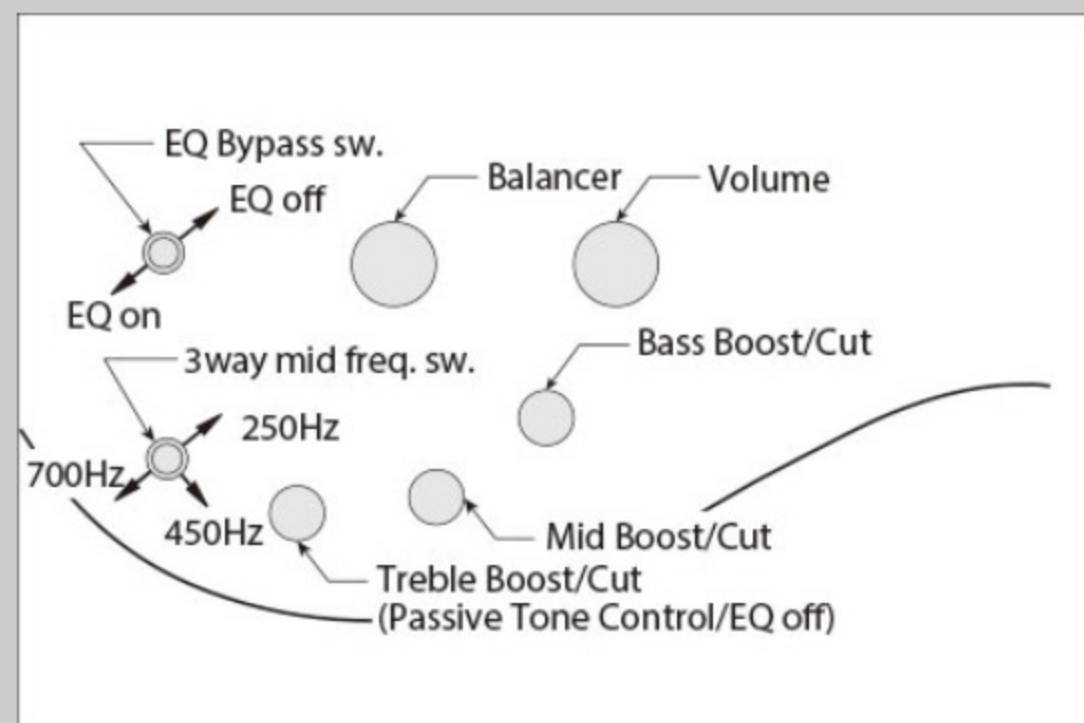

BTB1906E *Premium*

BTL : Brown Topaz Burst Low Gloss

COLOR VARIATION :

SHARE : [f](#) [t](#)

SPEC

SPEC

neck type	BTB6 / 9pc Panga Panga/Purpleheart/Maple w/Graphite reinforcement rods / neck-through
top/back/body	Mahogany wing body
fretboard	Bound Panga Panga / Abalone off-set dot inlay
fret	Medium Stainless Steel frets / Premium fret edge treatment
bridge	MR5 bridge (17mm string spacing)
neck pickup	Aguilar® DCB neck pickup (Passive)
bridge pickup	Aguilar® DCB bridge pickup (Passive)
equaliser	Ibanez Custom Electronics 3-band EQ
hardware color	Gold

NECK DIMENSIONS

Scale :	889mm/35"
a : Width	54mm at NUT
b : Width	85mm at 24F
c : Thickness	20mm at 1F
d : Thickness	22mm at 12F
Radius :	950mmR

CONTROLS

FREQUENCY RESPONSE

OTHERS

Recommended Case MRB500C_3W_01_A