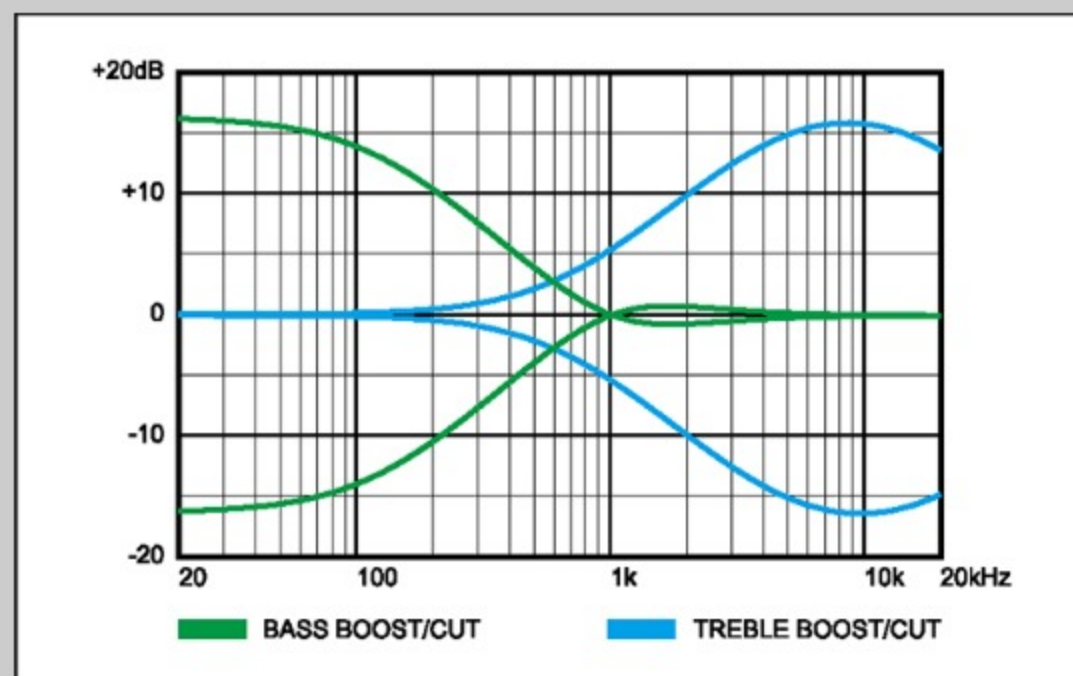

NECK DIMENSIONS

Scale :	889mm/35"
a : Width	54mm at NUT
b : Width	85mm at 24F
c : Thickness	20mm at 1F
d : Thickness	22mm at 12F
Radius :	950mmR

CONTROLS

FREQUENCY RESPONSE

OTHERS

Recommended Case MRB500C_3W_01_A