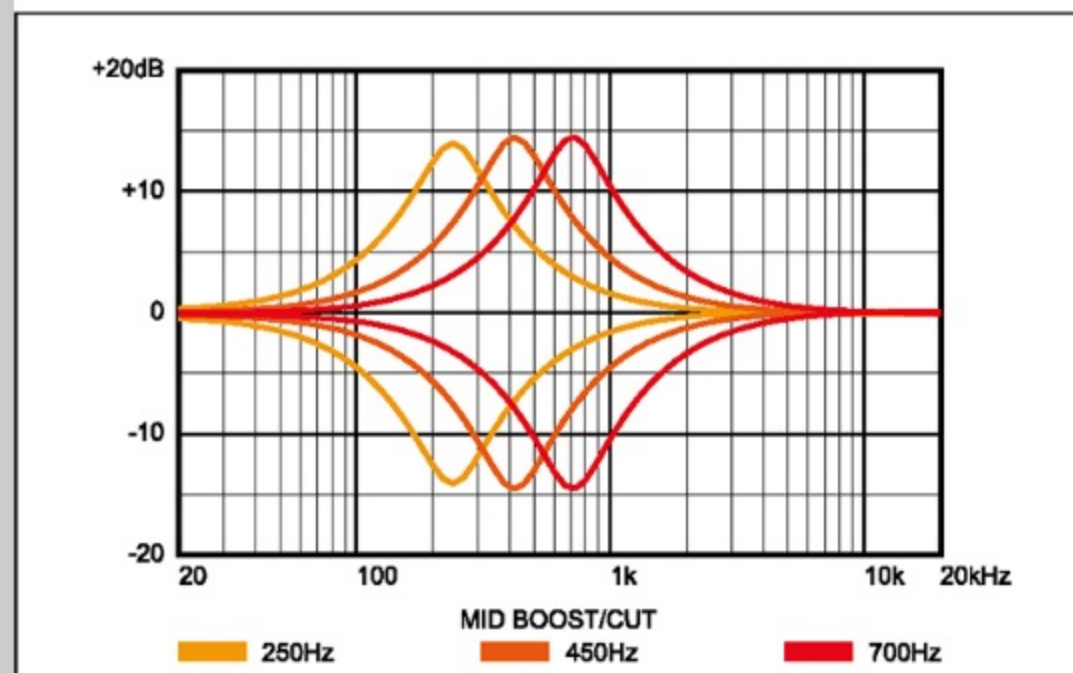

BTB1906E *Premium*

BTL : Brown Topaz Burst Low Gloss

COLOR VARIATION :

SHARE : [f](#) [t](#)

SPEC

SPEC

neck type	BTB6 / 9pc Panga Panga/Purpleheart/Maple w/Graphite reinforcement rods / neck-through
top/back/body	Mahogany wing body
fretboard	Bound Panga Panga / Abalone off-set dot inlay
fret	Medium Stainless Steel frets / Premium fret edge treatment
bridge	MR5 bridge (17mm string spacing)
neck pickup	Aguilar® DCB neck pickup (Passive)
bridge pickup	Aguilar® DCB bridge pickup (Passive)
equaliser	Ibanez Custom Electronics 3-band EQ
hardware color	Gold

NECK DIMENSIONS

Scale :	889mm/35"
a : Width	54mm at NUT
b : Width	85mm at 24F
c : Thickness	20mm at 1F
d : Thickness	22mm at 12F
Radius :	950mmR

CONTROLS

FREQUENCY RESPONSE

OTHERS

Recommended Case MRB500C_3W_01_A