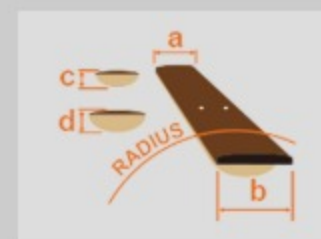

BTB1906E *Premium*

BTL : Brown Topaz Burst Low Gloss

COLOR VARIATION :

SHARE : [f](#) [t](#)

SPEC

SPEC

neck type	BTB6 / 9pc Panga Panga/Purpleheart/Maple w/Graphite reinforcement rods / neck-through
top/back/body	Mahogany wing body
fretboard	Bound Panga Panga / Abalone off-set dot inlay
fret	Medium Stainless Steel frets / Premium fret edge treatment
bridge	MR5 bridge (17mm string spacing)
neck pickup	Aguilar® DCB neck pickup (Passive)
bridge pickup	Aguilar® DCB bridge pickup (Passive)
equaliser	Ibanez Custom Electronics 3-band EQ
hardware color	Gold

NECK DIMENSIONS

Scale :	889mm/35"
a : Width	54mm at NUT
b : Width	85mm at 24F
c : Thickness	20mm at 1F
d : Thickness	22mm at 12F
Radius :	950mmR

CONTROLS

FREQUENCY RESPONSE

OTHERS

Recommended Case MRB500C_3W_01_A