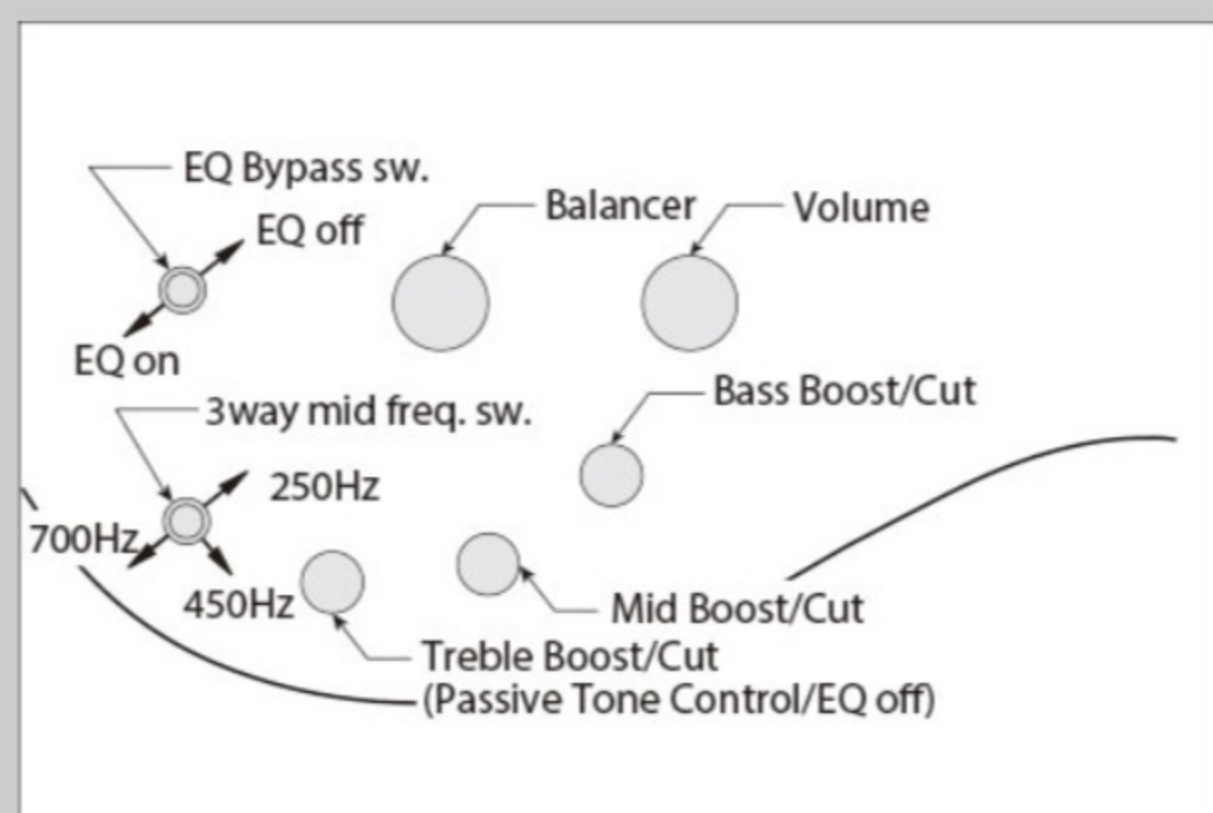

CONTROLS

OTHERS

Recommended	MRB500C
Case	
Gotoh® machine heads	
Gig bag included