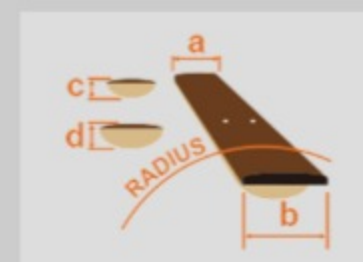

# BTB

FNL : Florid Natural Low Gloss

COLOR VARIATION :

SHARE :  

### SPEC

neck type	BTB6 / 7pc Panga Panga/Purpleheart / Neck-through w/Graphite reinforcement rods
top/back/body	Flamed Maple top / Flamed Maple back / African Mahogany wing body
fretboard	Bound Panga Panga fretboard / Abalone offset dot inlay
fret	Medium Stainless Steel frets / Premium fret edge treatment
number of frets	24 (+ zero fret)
bridge	MR5S bridge
string space	17mm
neck pickup	Aguilar® DCB neck pickup (Passive)
bridge pickup	Aguilar® DCB bridge pickup (Passive)
equaliser	Ibanez Custom Electronics 3-band EQ
factory tuning	1C/2G/3D/4A/5E/5B
strings	D'Addario® NYXL32130SL
string gauge	.032/.045/.065/.80/.100/.130
nut	Plastic
hardware color	Gold

### NECK DIMENSIONS

Scale :	889mm/35"
a : Width	54mm at NUT
b : Width	85mm at 24F (+ zero fret)
c : Thickness	20mm at 1F
d : Thickness	22mm at 12F
Radius :	950mmR