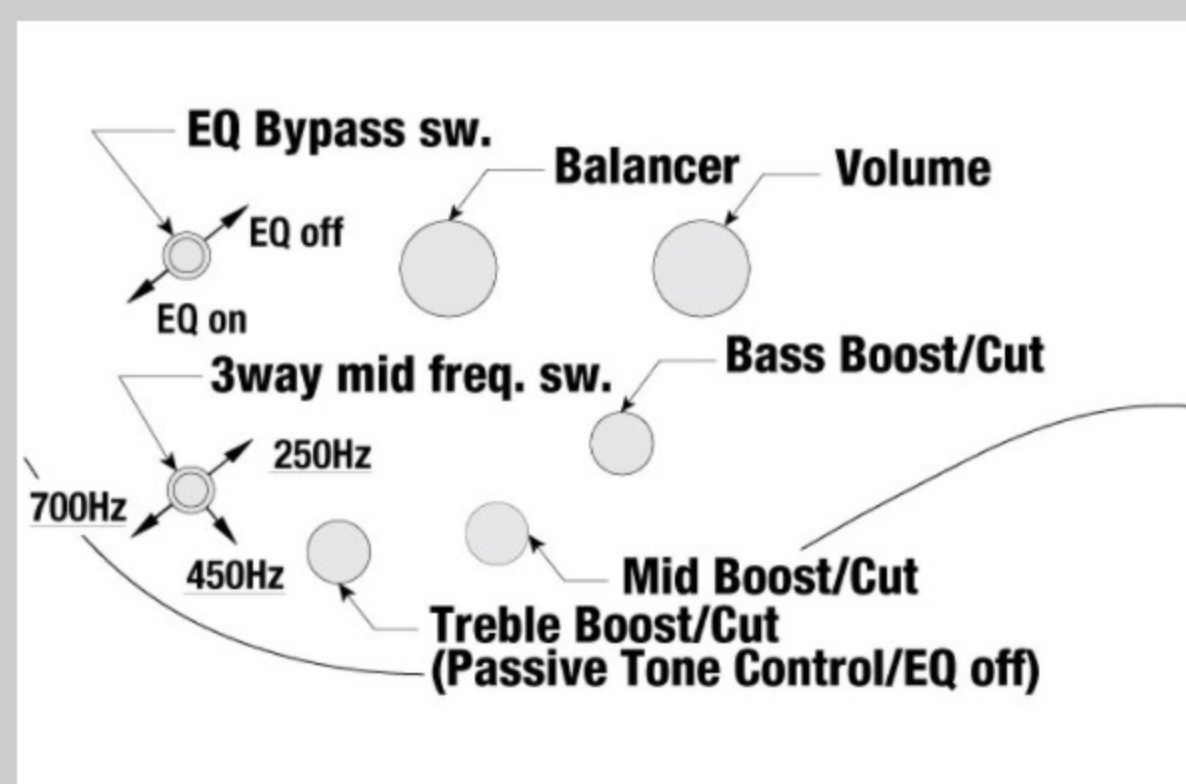

BTB1906LW *Premium*

BTB

COLOR VARIATION : 

FNL : Florid Natural Low Gloss

SHARE :  

SPEC

SPECS

neck type	BTB6 / 7pc Panga Panga/Purpleheart neck w/Graphite reinforcement rods / Neck-through
top/back/body	Lacewood top / Lacewood back / African Mahogany wing body
fretboard	Bound Panga Panga fretboard / Abalone off-set dot inlay
fret	Medium Stainless Steel frets / Premium fret edge treatment
number of frets	24 (+ zero fret)
bridge	MR55 bridge
string space	17mm
neck pickup	Aguilar® DCB neck pickup (Passive)
bridge pickup	Aguilar® DCB bridge pickup (Passive)
equaliser	Ibanez Custom Electronics 3-band EQ w/ EQ bypass switch (passive tone control on treble pot) & 3-way Mid frequency switch
factory tuning	1C,2G,3D,4A,5E,6B
strings	D'Addario® NYXL32130SL
string gauge	.032/.045/.065/.80/.100/.130
nut	Plastic nut
hardware color	Gold

NECK DIMENSIONS

Scale :	889mm/35"
a : Width	54mm at NUT
b : Width	85mm at 24F
c : Thickness	20mm at 1F
d : Thickness	22mm at 12F
Radius :	950mmR

DESCRIPTION +

CONTROLS

DESCRIPTION +

FREQUENCY RESPONSE

DESCRIPTION +