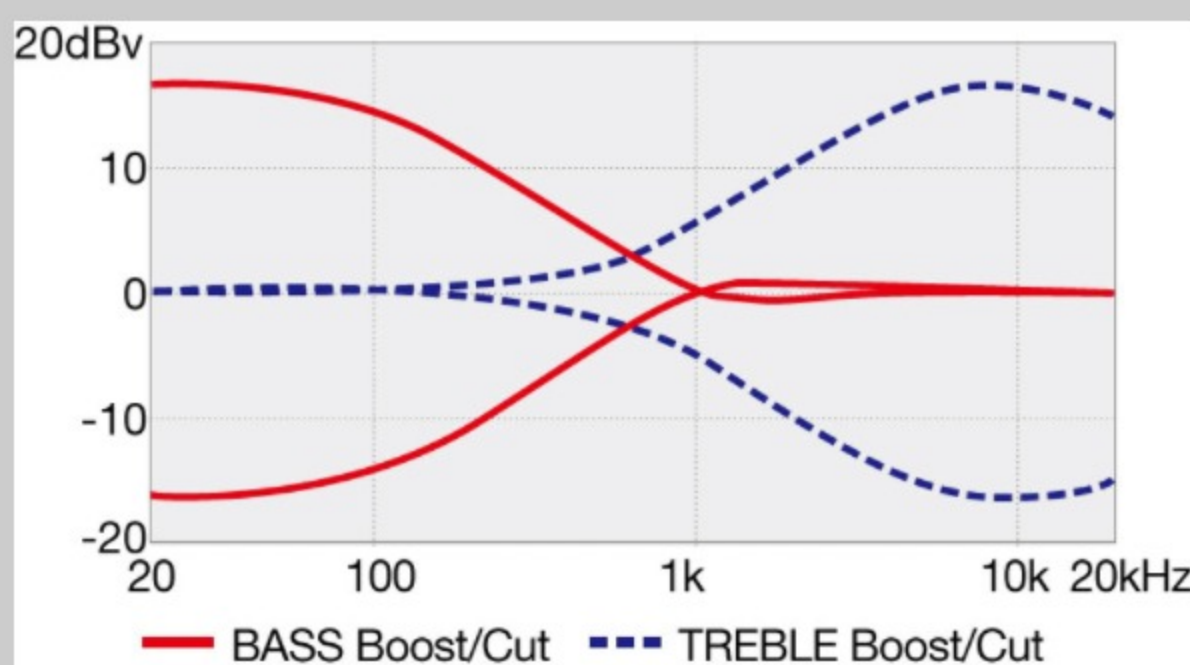

FREQUENCY RESPONSE

DESCRIPTION +

OTHER FEATURES

Recommended Case	MRB500C
Gig bag included	
Gotoh® machine heads