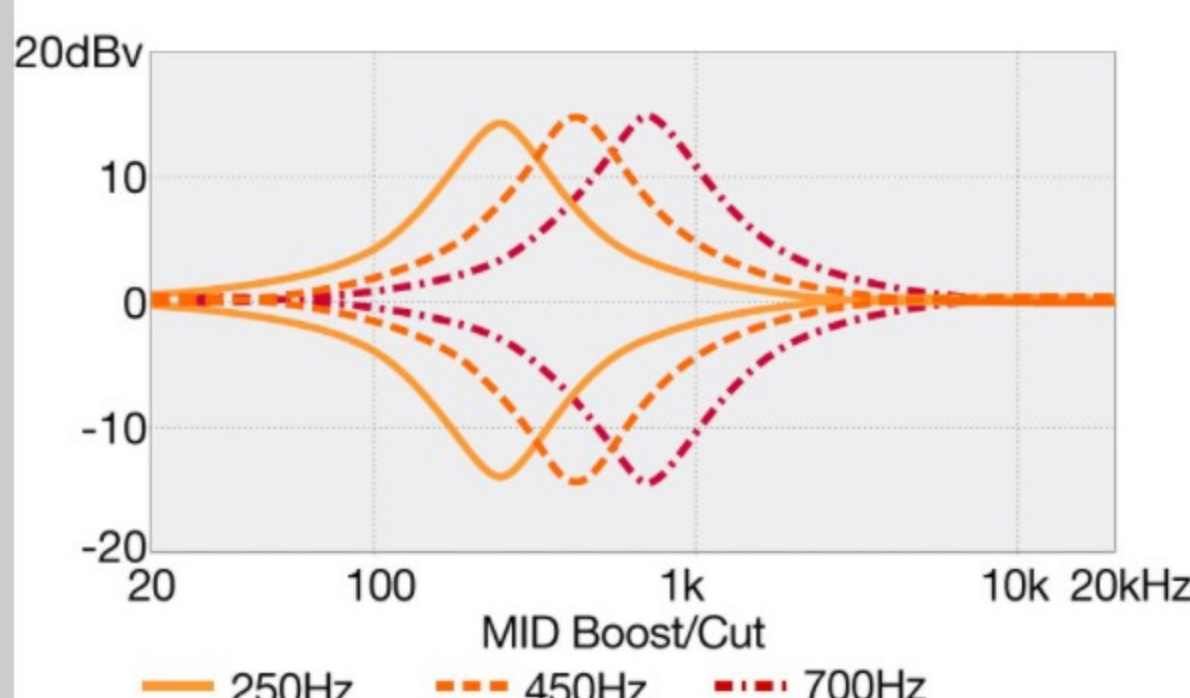

BTB1906LW *Premium*

BTB

COLOR VARIATION : 

FNL : Florid Natural Low Gloss

SHARE :  

SPEC

SPECS

neck type	BTB6 / 7pc Panga Panga/Purpleheart neck w/Graphite reinforcement rods / Neck-through
top/back/body	Lacewood top / Lacewood back / African Mahogany wing body
fretboard	Bound Panga Panga fretboard / Abalone off-set dot inlay
fret	Medium Stainless Steel frets / Premium fret edge treatment
number of frets	24 (+ zero fret)
bridge	MR55 bridge
string space	17mm
neck pickup	Aguilar® DCB neck pickup (Passive)
bridge pickup	Aguilar® DCB bridge pickup (Passive)
equaliser	Ibanez Custom Electronics 3-band EQ w/ EQ bypass switch (passive tone control on treble pot) & 3-way Mid frequency switch
factory tuning	1C,2G,3D,4A,5E,6B
strings	D'Addario® NYXL32130SL
string gauge	.032/.045/.065/.80/.100/.130
nut	Plastic nut
hardware color	Gold

NECK DIMENSIONS

Scale :	889mm/35"
a : Width	54mm at NUT
b : Width	85mm at 24F
c : Thickness	20mm at 1F
d : Thickness	22mm at 12F
Radius :	950mmR

DESCRIPTION +

CONTROLS

DESCRIPTION +

FREQUENCY RESPONSE

DESCRIPTION +