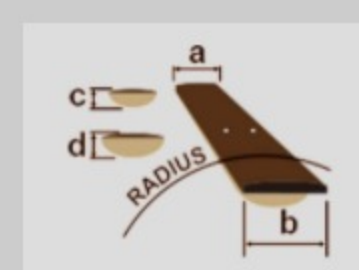

BTB1906LW *Premium*

BTB

COLOR VARIATION : 

FNL : Florid Natural Low Gloss

SHARE :  

SPEC

SPECS

neck type	BTB6 / 7pc Panga Panga/Purpleheart neck w/Graphite reinforcement rods / Neck-through
top/back/body	Lacewood top / Lacewood back / African Mahogany wing body
fretboard	Bound Panga Panga fretboard / Abalone off-set dot inlay
fret	Medium Stainless Steel frets / Premium fret edge treatment
number of frets	24 (+ zero fret)
bridge	MR55 bridge
string space	17mm
neck pickup	Aguilar® DCB neck pickup (Passive)
bridge pickup	Aguilar® DCB bridge pickup (Passive)
equaliser	Ibanez Custom Electronics 3-band EQ w/ EQ bypass switch (passive tone control on treble pot) & 3-way Mid frequency switch
factory tuning	1C,2G,3D,4A,5E,6B
strings	D'Addario® NYXL32130SL
string gauge	.032/.045/.065/.80/.100/.130
nut	Plastic nut
hardware color	Gold

NECK DIMENSIONS

Scale :	889mm/35"
a : Width	54mm at NUT
b : Width	85mm at 24F
c : Thickness	20mm at 1F
d : Thickness	22mm at 12F
Radius :	950mmR

DESCRIPTION +

CONTROLS

DESCRIPTION +

FREQUENCY RESPONSE

DESCRIPTION +