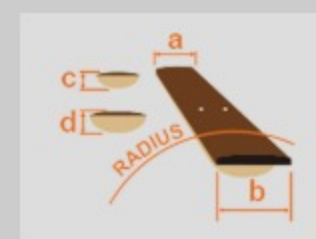

BTB1906SM *Premium*

BTB

SKB : Surreal Black Burst

COLOR VARIATION :

SHARE :  

SPEC

SPEC

neck type	BTB6 / 7pc Panga Panga/Purpleheart neck w/Graphite reinforcement rods / Neck-through
top/back/body	Spalted Maple top / Spalted Maple back / African Mahogany wing body
fretboard	Bound Panga Panga fretboard / Abalone off-set dot inlay
fret	Medium Stainless Steel frets / Premium fret edge treatment
number of frets	24 (+ zero fret)
bridge	MRSS bridge
string space	17mm
neck pickup	Aguilar® DCB neck pickup (Passive)
bridge pickup	Aguilar® DCB bridge pickup (Passive)
equaliser	Ibanez Custom Electronics 3-band EQ w/ EQ bypass switch (passive tone control on treble pot) & 3-way Mid frequency switch
factory tuning	1C,2G,3D,4A,5E,6B
strings	D'Addario® NYXL32130SL
string gauge	.032/.045/.065/.80/.100/.130
hardware color	Gold

NECK DIMENSIONS

Scale :	889mm/35"
a : Width	54mm at NUT
b : Width	85mm at 24F
c : Thickness	20mm at 1F
d : Thickness	22mm at 12F
Radius :	950mmR

CONTROLS

FREQUENCY RESPONSE

OTHERS

Recommended Case MRB500C

Gig bag included