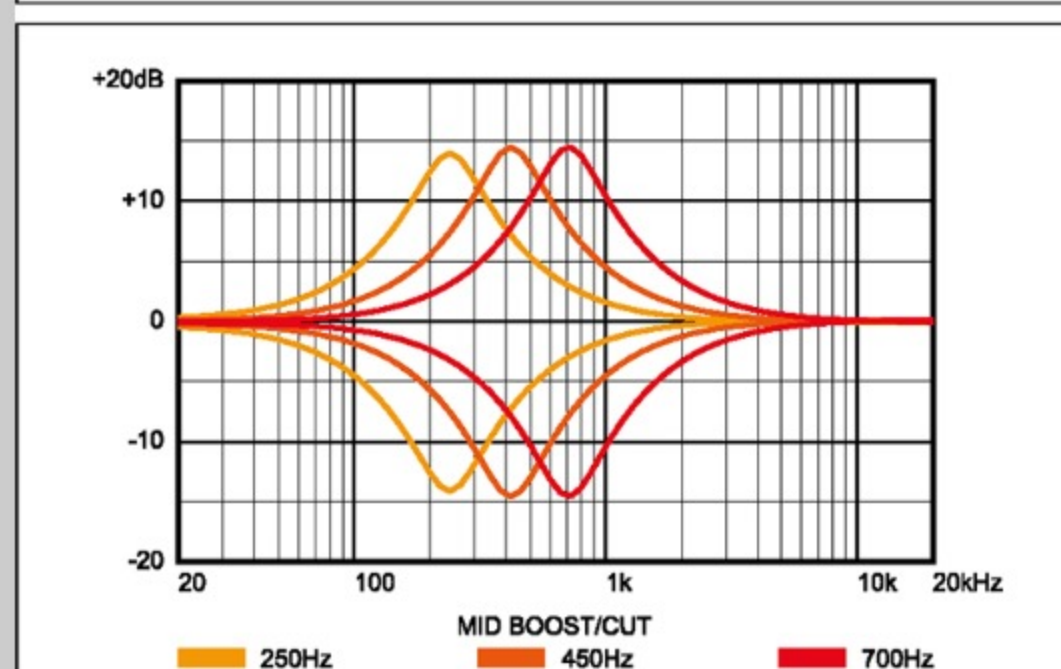

FREQUENCY RESPONSE

OTHERS

Recommended Case MRB500C

Gig bag included

Gotoh® machine heads