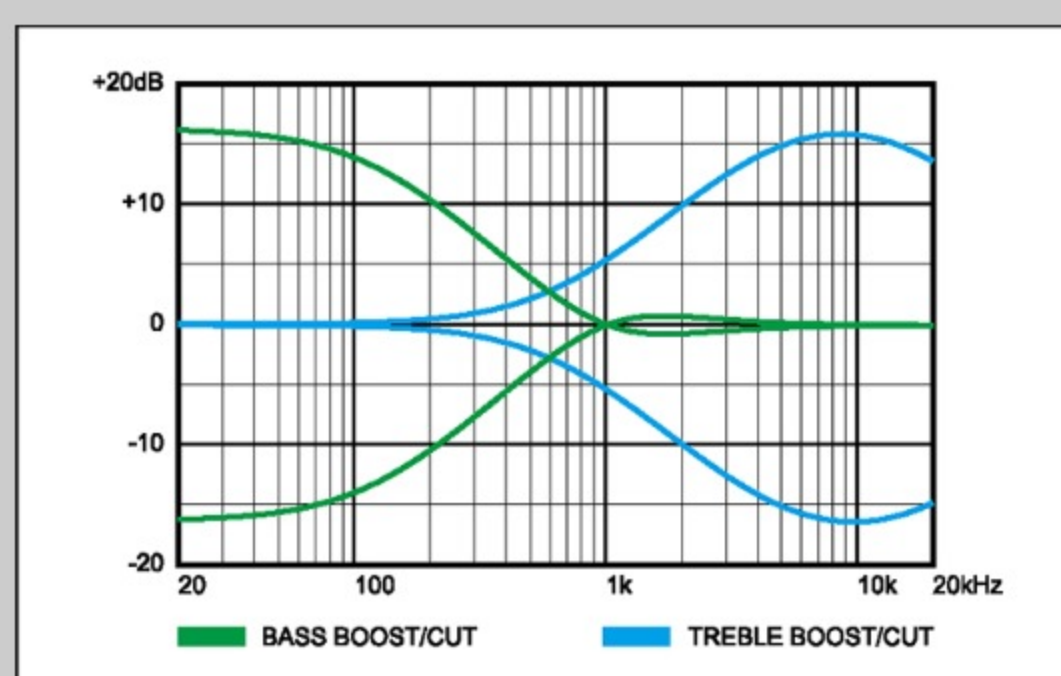

NECK DIMENSIONS

Scale :	889mm/35"
a : Width	54mm at NUT
b : Width	85mm at 24F
c : Thickness	20mm at 1F
d : Thickness	22mm at 12F
Radius :	950mmR

CONTROLS

FREQUENCY RESPONSE

OTHERS

Recommended Case MRB500C

Gig bag included