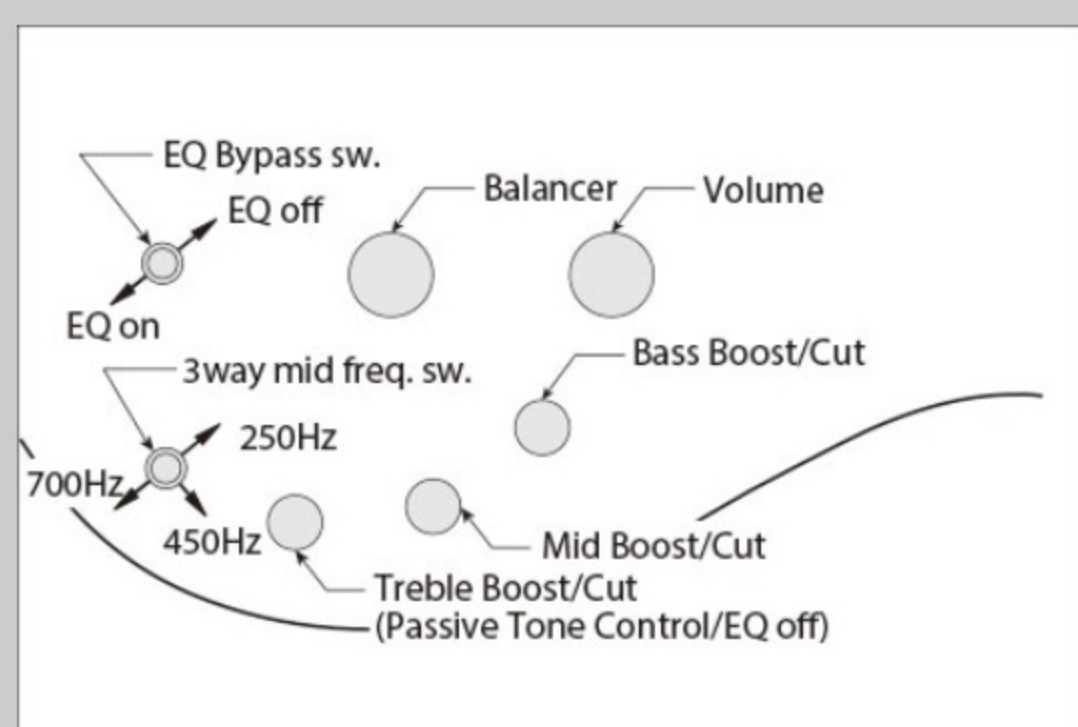

BTB1906SM *Premium*

BTB

SKB : Surreal Black Burst

COLOR VARIATION :

SHARE :

SPEC

SPEC

neck type	BTB6 / 7pc Panga Panga/Purpleheart neck w/Graphite reinforcement rods / Neck-through
top/back/body	Spalted Maple top / Spalted Maple back / African Mahogany wing body
fretboard	Bound Panga Panga fretboard / Abalone off-set dot inlay
fret	Medium Stainless Steel frets / Premium fret edge treatment
number of frets	24 (+ zero fret)
bridge	MRSS bridge
string space	17mm
neck pickup	Aguilar® DCB neck pickup (Passive)
bridge pickup	Aguilar® DCB bridge pickup (Passive)
equaliser	Ibanez Custom Electronics 3-band EQ w/ EQ bypass switch (passive tone control on treble pot) & 3-way Mid frequency switch
factory tuning	1C,2G,3D,4A,5E,6B
strings	D'Addario® NYXL32130SL
string gauge	.032/.045/.065/.80/.100/.130
hardware color	Gold

NECK DIMENSIONS

Scale :	889mm/35"
a : Width	54mm at NUT
b : Width	85mm at 24F
c : Thickness	20mm at 1F
d : Thickness	22mm at 12F
Radius :	950mmR

CONTROLS

FREQUENCY RESPONSE

OTHERS

Recommended Case MRB500C

Gig bag included

Gotoh® machine heads