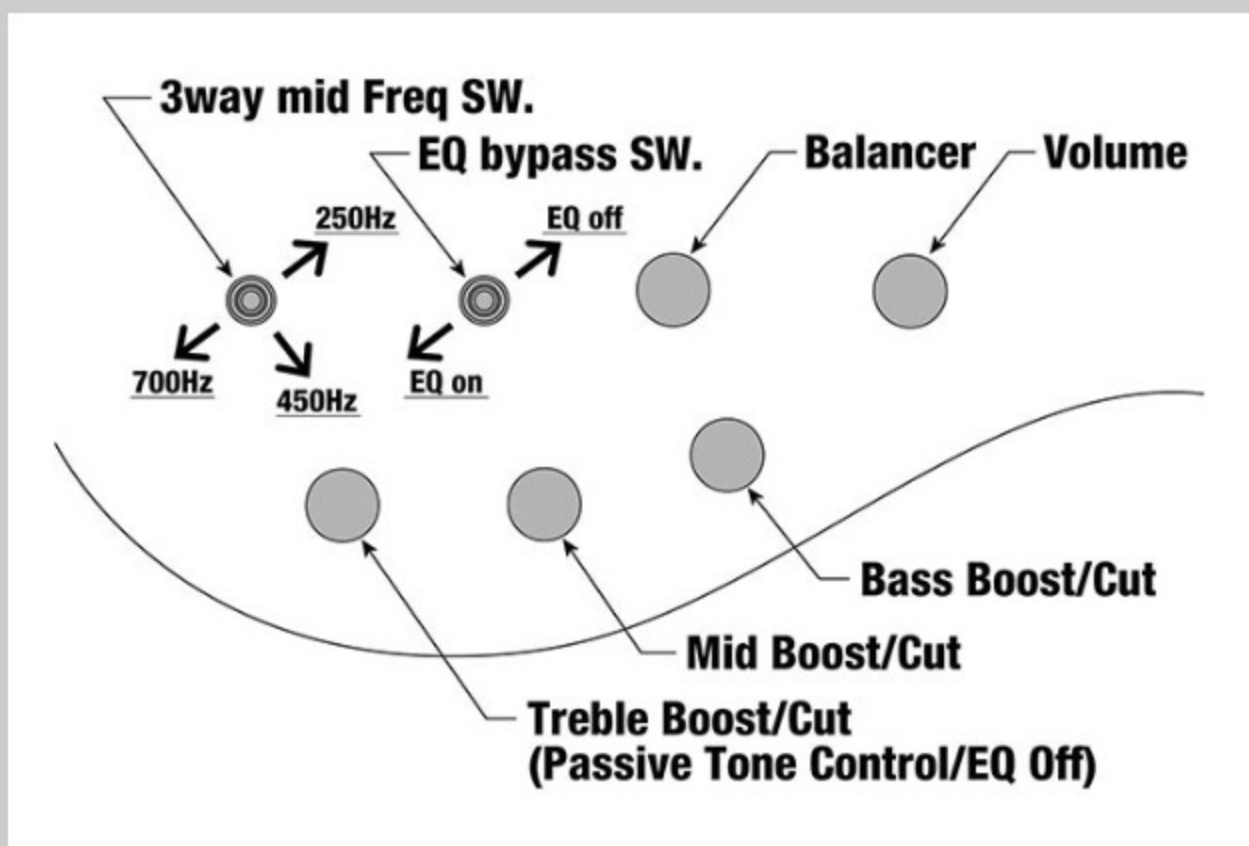

BTB1935 *Premium*

BTB

COLOR VARIATION : 
 CIL : Caribbean Islet Low Gloss

SHARE :  

SPEC

SPECS

neck type	BTB5 / 7pc Panga Panga/Purpleheart neck w/Graphite reinforcement rods / Neck-through
top/back/body	Curly Maple/Walnut top / Curly Maple/Walnut back / African Mahogany wing body
fretboard	Bound Panga Panga fretboard / Abalone off-set dot inlay
fret	Medium Stainless Steel frets / Premium fret edge treatment
number of frets	24 (+ zero fret)
bridge	MR55 bridge
string space	19mm
neck pickup	Aguilar® DCB neck pickup (Passive)
bridge pickup	Aguilar® DCB bridge pickup (Passive)
equaliser	Ibanez Custom Electronics 3-band EQ w/ EQ bypass switch (passive tone control on treble pot) & 3-way Mid frequency switch
factory tuning	1G,2D,3A,4E,5B
strings	D'Addario® NYXL45130SL
string gauge	.045/.065/.80/.100/.130
hardware color	Gold

NECK DIMENSIONS

Scale :	889mm/35"
a : Width	47mm at NUT
b : Width	76mm at 24F
c : Thickness	20mm at 1F
d : Thickness	22mm at 12F
Radius :	400mmR

DESCRIPTION +

CONTROLS

DESCRIPTION +

FREQUENCY RESPONSE

DESCRIPTION +

OTHER FEATURES

Recommended	MRB350C
Case	
Gig bag included	
Gotoh® machine heads	