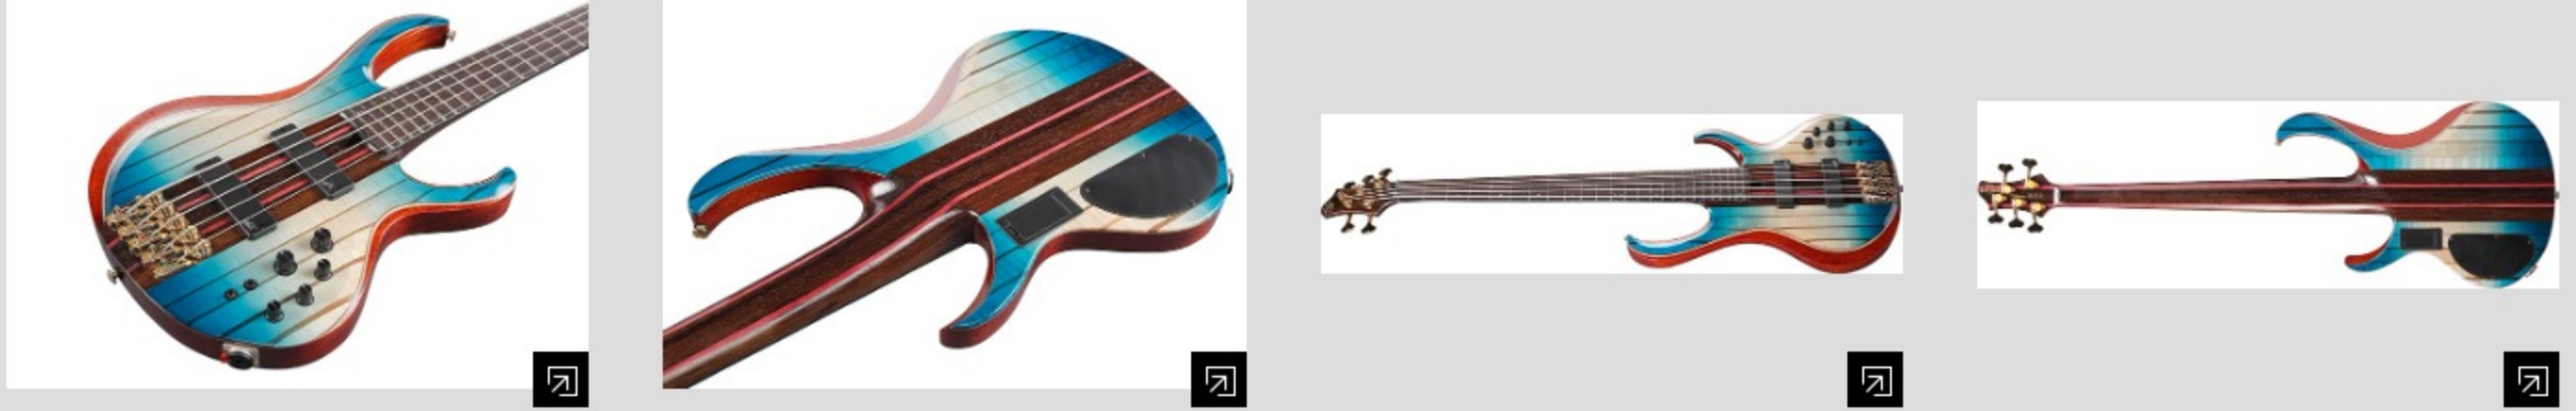

BTB1935 *Premium*

BTB

COLOR VARIATION : 
 CIL : Caribbean Islet Low Gloss

SHARE :  

SPEC

SPECS

neck type	BTB5 / 7pc Panga Panga/Purpleheart neck w/Graphite reinforcement rods / Neck-through
top/back/body	Curly Maple/Walnut top / Curly Maple/Walnut back / African Mahogany wing body
fretboard	Bound Panga Panga fretboard / Abalone off-set dot inlay
fret	Medium Stainless Steel frets / Premium fret edge treatment
number of frets	24 (+ zero fret)
bridge	MR55 bridge
string space	19mm
neck pickup	Aguilar® DCB neck pickup (Passive)
bridge pickup	Aguilar® DCB bridge pickup (Passive)
equaliser	Ibanez Custom Electronics 3-band EQ w/ EQ bypass switch (passive tone control on treble pot) & 3-way Mid frequency switch
factory tuning	1G,2D,3A,4E,5B
strings	D'Addario® NYXL45130SL
string gauge	.045/.065/.80/.100/.130
hardware color	Gold

NECK DIMENSIONS

Scale :	889mm/35"
a : Width	47mm at NUT
b : Width	76mm at 24F
c : Thickness	20mm at 1F
d : Thickness	22mm at 12F
Radius :	400mmR

DESCRIPTION +

CONTROLS

DESCRIPTION +

FREQUENCY RESPONSE

DESCRIPTION +

OTHER FEATURES

Recommended	MRB350C
Case	
Gig bag included	
Gotoh® machine heads	