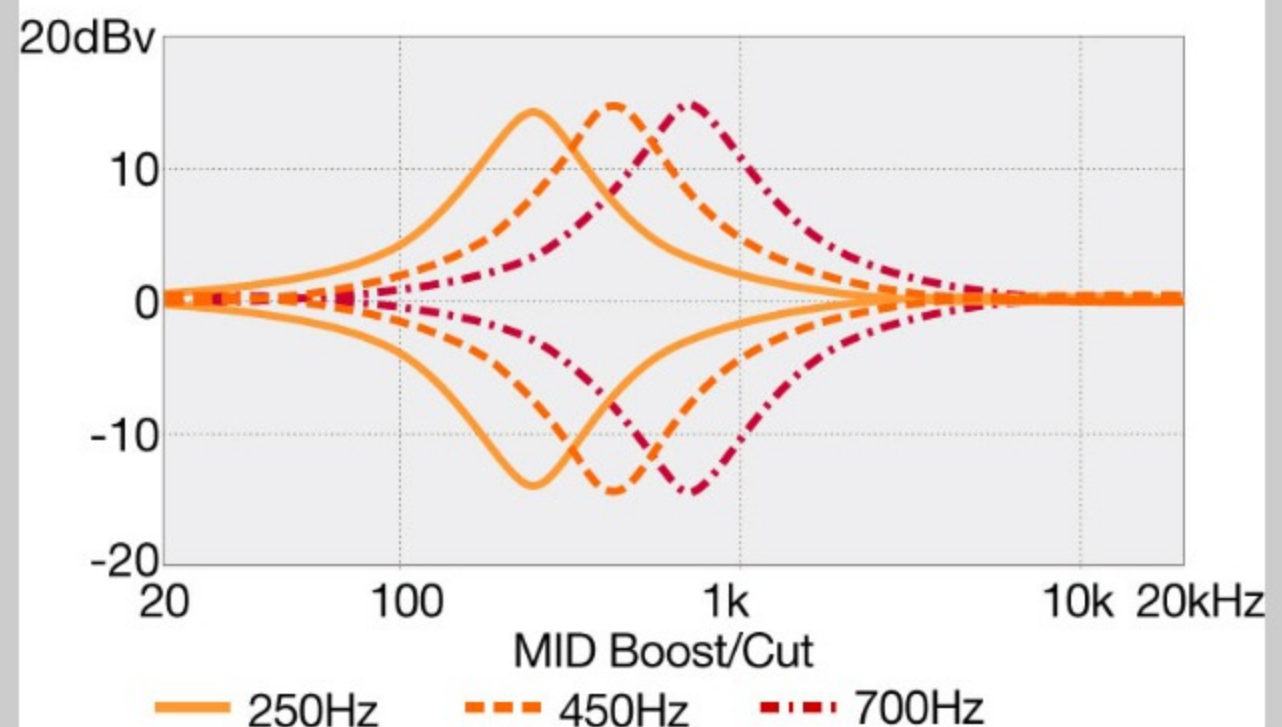

BTB1935 *Premium*

BTB

COLOR VARIATION : 
 CIL : Caribbean Islet Low Gloss

SHARE :  

SPEC

SPECS

neck type	BTB5 / 7pc Panga Panga/Purpleheart neck w/Graphite reinforcement rods / Neck-through
top/back/body	Curly Maple/Walnut top / Curly Maple/Walnut back / African Mahogany wing body
fretboard	Bound Panga Panga fretboard / Abalone off-set dot inlay
fret	Medium Stainless Steel frets / Premium fret edge treatment
number of frets	24 (+ zero fret)
bridge	MR55 bridge
string space	19mm
neck pickup	Aguilar® DCB neck pickup (Passive)
bridge pickup	Aguilar® DCB bridge pickup (Passive)
equaliser	Ibanez Custom Electronics 3-band EQ w/ EQ bypass switch (passive tone control on treble pot) & 3-way Mid frequency switch
factory tuning	1G,2D,3A,4E,5B
strings	D'Addario® NYXL45130SL
string gauge	.045/.065/.80/.100/.130
hardware color	Gold

NECK DIMENSIONS

Scale :	889mm/35"
a : Width	47mm at NUT
b : Width	76mm at 24F
c : Thickness	20mm at 1F
d : Thickness	22mm at 12F
Radius :	400mmR

DESCRIPTION +

CONTROLS

DESCRIPTION +

FREQUENCY RESPONSE

DESCRIPTION +