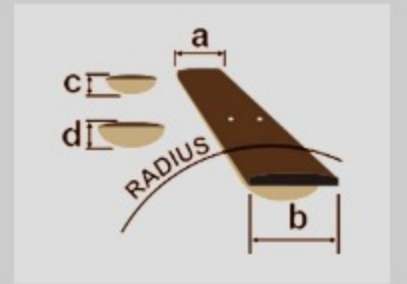

BTB1935 *Premium*

BTB

COLOR VARIATION : 
 CIL : Caribbean Islet Low Gloss

SHARE :  

SPEC

SPECS

neck type	BTB5 / 7pc Panga Panga/Purpleheart neck w/Graphite reinforcement rods / Neck-through
top/back/body	Curly Maple/Walnut top / Curly Maple/Walnut back / African Mahogany wing body
fretboard	Bound Panga Panga fretboard / Abalone off-set dot inlay
fret	Medium Stainless Steel frets / Premium fret edge treatment
number of frets	24 (+ zero fret)
bridge	MR55 bridge
string space	19mm
neck pickup	Aguilar® DCB neck pickup (Passive)
bridge pickup	Aguilar® DCB bridge pickup (Passive)
equaliser	Ibanez Custom Electronics 3-band EQ w/ EQ bypass switch (passive tone control on treble pot) & 3-way Mid frequency switch
factory tuning	1G,2D,3A,4E,5B
strings	D'Addario® NYXL45130SL
string gauge	.045/.065/.80/.100/.130
hardware color	Gold

NECK DIMENSIONS

Scale :	889mm/35"
a : Width	47mm at NUT
b : Width	76mm at 24F
c : Thickness	20mm at 1F
d : Thickness	22mm at 12F
Radius :	400mmR

DESCRIPTION +

CONTROLS

DESCRIPTION +

FREQUENCY RESPONSE

DESCRIPTION +