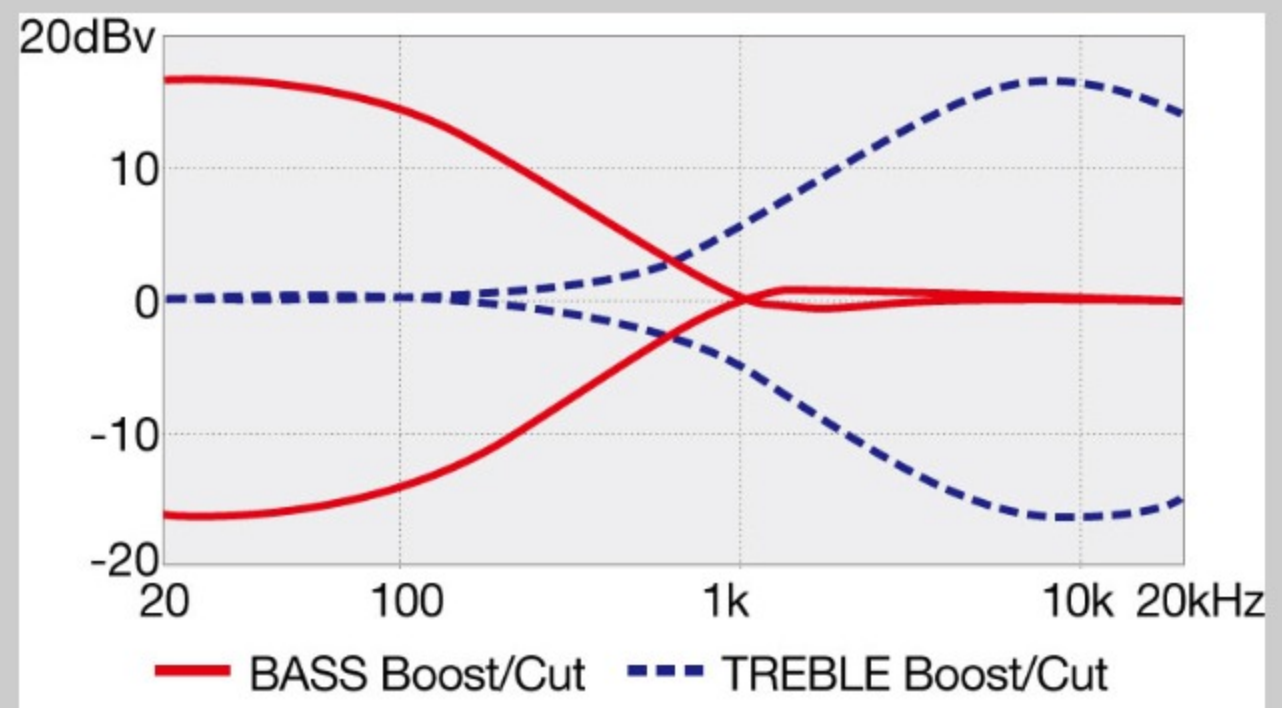

FREQUENCY RESPONSE

DESCRIPTION +

OTHER FEATURES

Recommended	MRB350C
Case	
Gig bag included	
Gotoh® machine heads