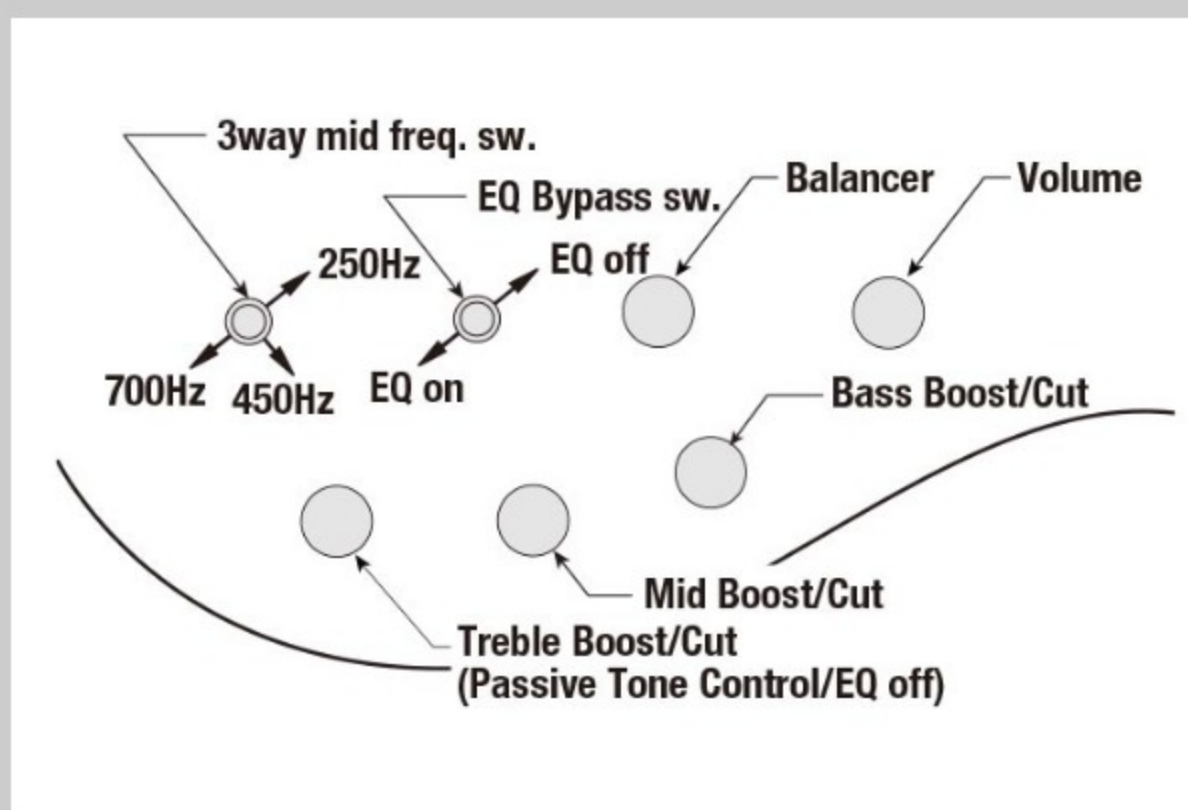

### SPECS

neck type	BTB5 / 7pc Panga Panga/Purpleheart neck w/Graphite reinforcement rods / Neck-through
top/back/body	Curly Maple/Walnut top / Curly Maple/Walnut back / African Mahogany wing body
fretboard	Bound Panga Panga fretboard / Abalone off-set dot inlay
fret	Medium Stainless Steel frets / Premium fret edge treatment
number of frets	24 (+ zero fret)
bridge	MR5S bridge
string space	19mm
neck pickup	Aguilar® DCB neck pickup (Passive)
bridge pickup	Aguilar® DCB bridge pickup (Passive)
equaliser	Ibanez Custom Electronics 3-band EQ w/ EQ bypass switch (passive tone control on treble pot) & 3-way Mid frequency switch
factory tuning	1G,2D,3A,4E,5B
strings	D'Addario® NYXL45130SL
string gauge	.045/.065/.80/.100/.130
hardware color	Gold

### CONTROLS

DESCRIPTION +