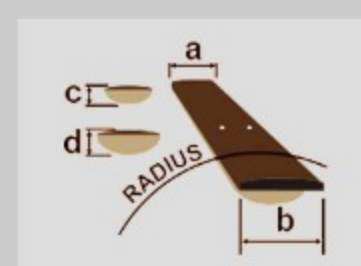

NECK DIMENSIONS

Scale :	889mm/35"
a : Width	47mm at NUT
b : Width	76mm at 24F
c : Thickness	20mm at 1F
d : Thickness	22mm at 12F
Radius :	400mmR

DESCRIPTION +