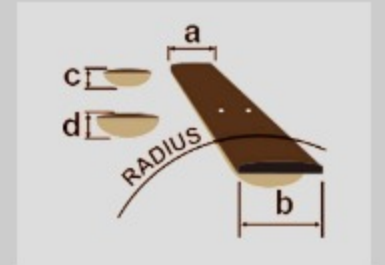

BTB1936 *Premium*

BTB

COLOR VARIATION : 
 SFL : Sunset Fade Low Gloss

SPEC

SPECS

neck type	BTB6 / 7pc Panga Panga/Purpleheart neck w/Graphite reinforcement rods / Neck-through
top/back/body	Curly Maple/Walnut top / Curly Maple/Walnut back / African Mahogany wing body
fretboard	Bound Panga Panga fretboard / Abalone off-set dot inlay
fret	Medium Stainless Steel frets / Premium fret edge treatment
number of frets	24 (+ zero fret)
bridge	MR55 bridge
string space	17mm
neck pickup	Aguilar® DCB neck pickup (Passive)
bridge pickup	Aguilar® DCB bridge pickup (Passive)
equaliser	Ibanez Custom Electronics 3-band EQ w/ EQ bypass switch (passive tone control on treble pot) & 3-way Mid frequency switch
factory tuning	1C,2G,3D,4A,5E,6B
strings	D'Addario® NYXL32130SL
string gauge	.032/.045/.065/.80/.100/.130
hardware color	Gold

NECK DIMENSIONS

Scale :	889mm/35"
a : Width	54mm at NUT
b : Width	85mm at 24F
c : Thickness	20mm at 1F
d : Thickness	22mm at 12F
Radius :	950mmR

DESCRIPTION +

CONTROLS

DESCRIPTION +

FREQUENCY RESPONSE

DESCRIPTION +