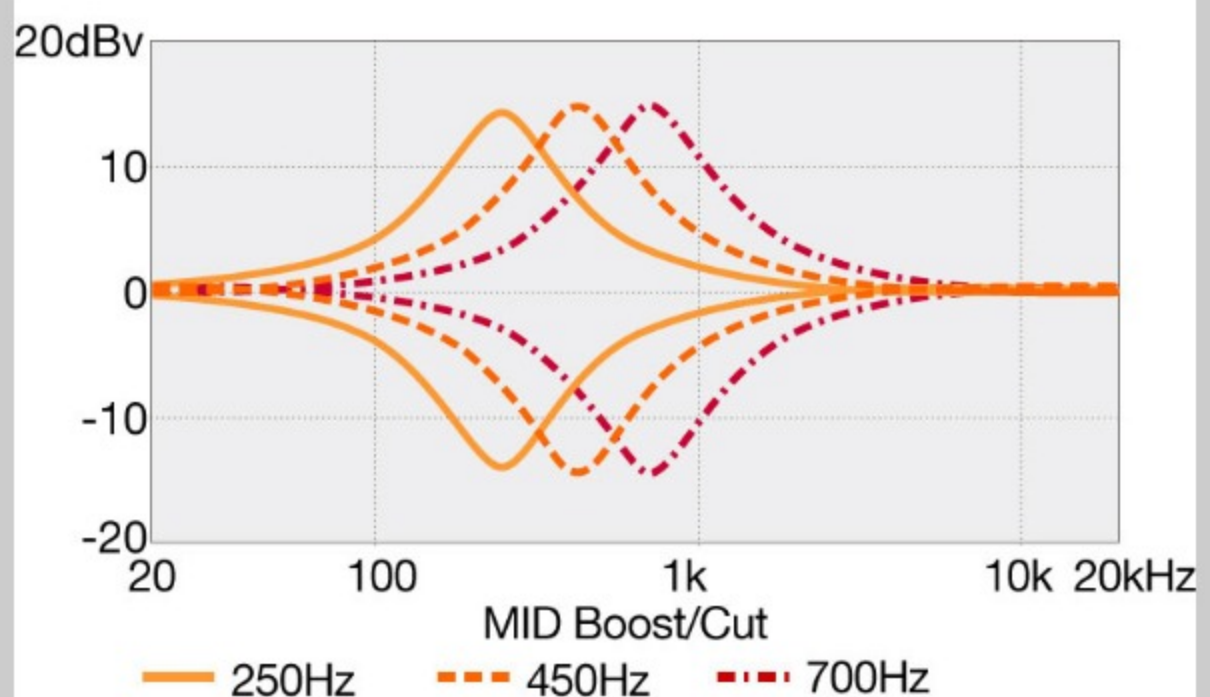

BTB1936 *Premium*

BTB

COLOR VARIATION : 
 SFL : Sunset Fade Low Gloss

SPEC

SPECS

neck type	BTB6 / 7pc Panga Panga/Purpleheart neck w/Graphite reinforcement rods / Neck-through
top/back/body	Curly Maple/Walnut top / Curly Maple/Walnut back / African Mahogany wing body
fretboard	Bound Panga Panga fretboard / Abalone off-set dot inlay
fret	Medium Stainless Steel frets / Premium fret edge treatment
number of frets	24 (+ zero fret)
bridge	MR55 bridge
string space	17mm
neck pickup	Aguilar® DCB neck pickup (Passive)
bridge pickup	Aguilar® DCB bridge pickup (Passive)
equaliser	Ibanez Custom Electronics 3-band EQ w/ EQ bypass switch (passive tone control on treble pot) & 3-way Mid frequency switch
factory tuning	1C,2G,3D,4A,5E,6B
strings	D'Addario® NYXL32130SL
string gauge	.032/.045/.065/.80/.100/.130
hardware color	Gold

NECK DIMENSIONS

Scale :	889mm/35"
a : Width	54mm at NUT
b : Width	85mm at 24F
c : Thickness	20mm at 1F
d : Thickness	22mm at 12F
Radius :	950mmR

DESCRIPTION +

CONTROLS

DESCRIPTION +

FREQUENCY RESPONSE

DESCRIPTION +