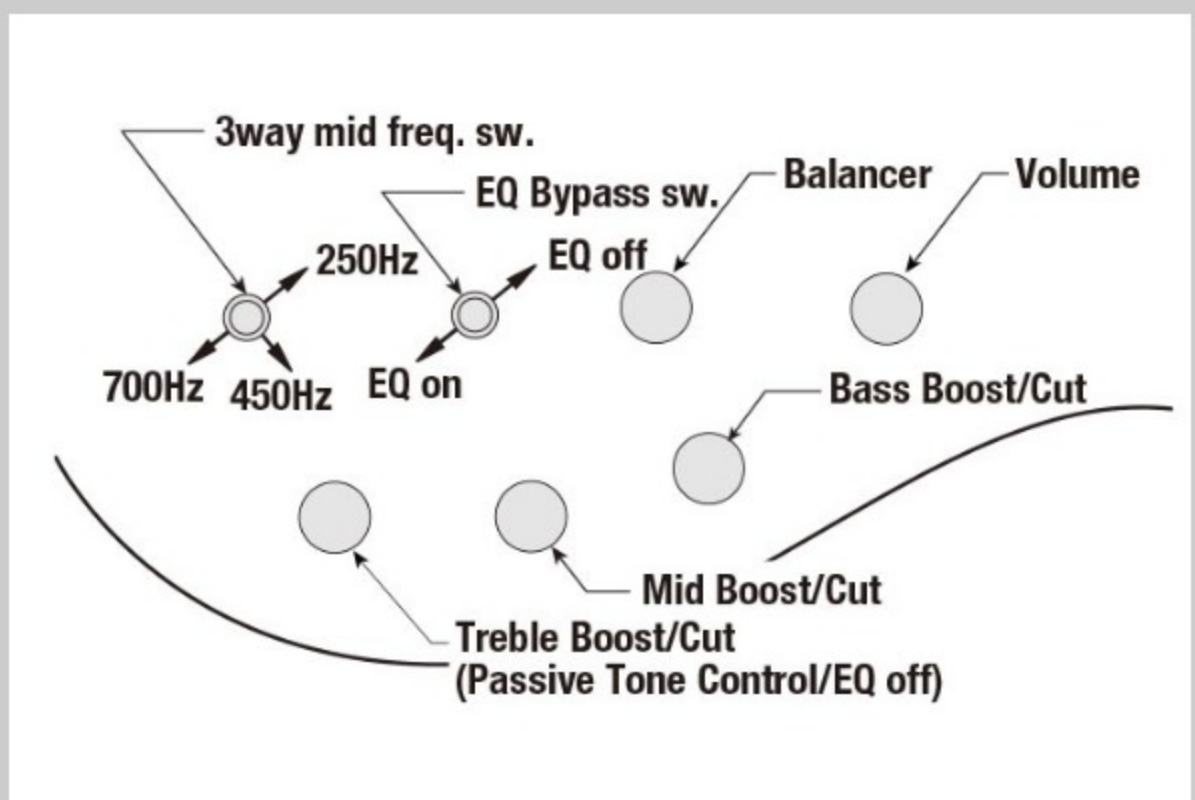

BTB1936 *Premium*

BTB

COLOR VARIATION : 
 SFL : Sunset Fade Low Gloss

SPEC

SPECS

neck type	BTB6 / 7pc Panga Panga/Purpleheart neck w/Graphite reinforcement rods / Neck-through
top/back/body	Curly Maple/Walnut top / Curly Maple/Walnut back / African Mahogany wing body
fretboard	Bound Panga Panga fretboard / Abalone off-set dot inlay
fret	Medium Stainless Steel frets / Premium fret edge treatment
number of frets	24 (+ zero fret)
bridge	MR55 bridge
string space	17mm
neck pickup	Aguilar® DCB neck pickup (Passive)
bridge pickup	Aguilar® DCB bridge pickup (Passive)
equaliser	Ibanez Custom Electronics 3-band EQ w/ EQ bypass switch (passive tone control on treble pot) & 3-way Mid frequency switch
factory tuning	1C,2G,3D,4A,5E,6B
strings	D'Addario® NYXL32130SL
string gauge	.032/.045/.065/.80/.100/.130
hardware color	Gold

NECK DIMENSIONS

Scale :	889mm/35"
a : Width	54mm at NUT
b : Width	85mm at 24F
c : Thickness	20mm at 1F
d : Thickness	22mm at 12F
Radius :	950mmR

DESCRIPTION +

CONTROLS

DESCRIPTION +

FREQUENCY RESPONSE

DESCRIPTION +