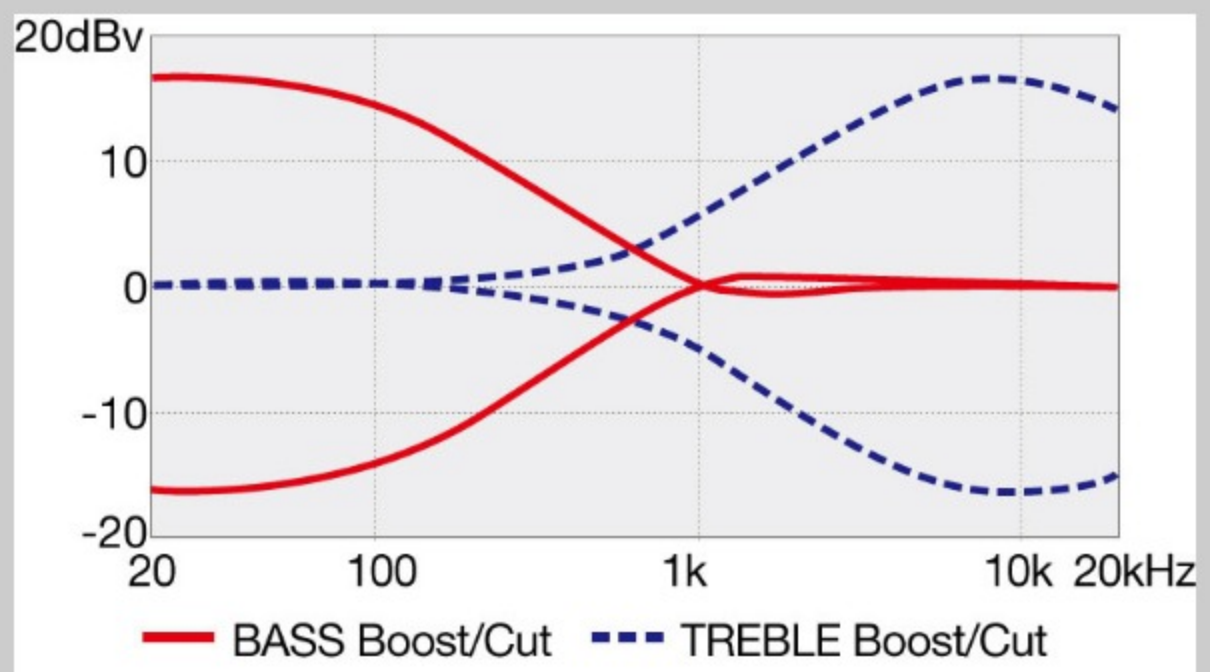

FREQUENCY RESPONSE

DESCRIPTION +

OTHER FEATURES

Recommended Case	MRB350C
Gig bag included	
Gotoh® machine heads