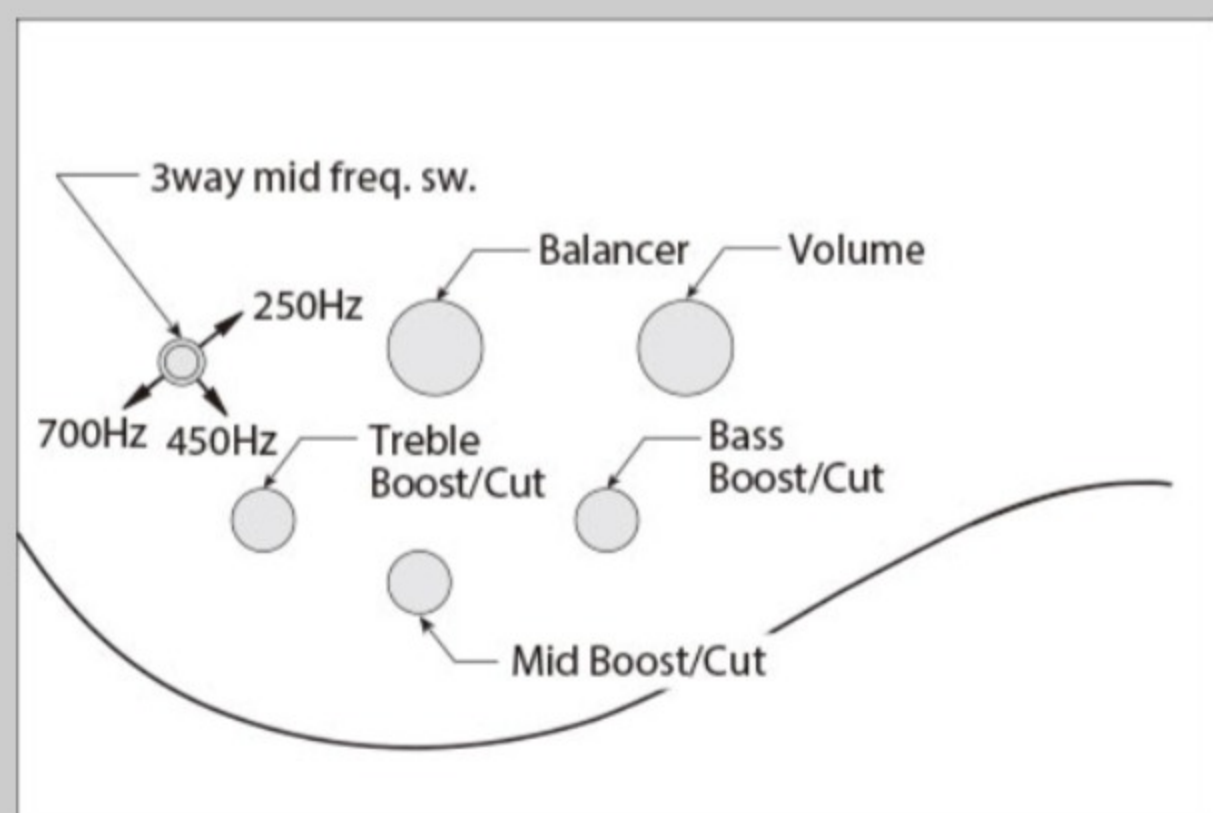

BTB20TH5 01

BRL : Blue Reef Gradation Low Gloss

COLOR VARIATION :

SHARE :

SPEC

SPEC

neck type	BTB5 / 5pc Maple/Walnut / Neck-through
top/back/body	Flamed Maple top / Ash/Okoume wing body
fretboard	Panga Panga fretboard / Abalone dot inlay
fret	Medium Stainless Steel frets
number of frets	24 (+ zero fret)
bridge	MR5S bridge
string space	19mm
neck pickup	Nordstrand™ Big Single neck pickup (Passive)
bridge pickup	Nordstrand™ Big Single bridge pickup (Passive)
equaliser	Ibanez Custom Electronics 3-band EQ
factory tuning	1G,2D,3A,4E,5B
strings	D'Addario® NYXL45130
string gauge	.045/.065/.080/.100/.130
nut	Plastic
hardware color	Black matte

NECK DIMENSIONS

Scale :	889mm/35"
a : Width	47mm at NUT
b : Width	76mm at 24F (+ zero fret)
c : Thickness	20mm at 1F
d : Thickness	22mm at 12F
Radius :	400mmR

CONTROLS

OTHERS

Recommended Case	MRB500C
------------------	---------