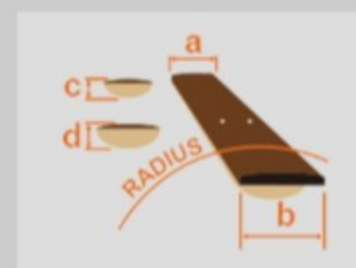

BTB20TH5 01

BRL : Blue Reef Gradation Low Gloss

COLOR VARIATION :

SHARE :

SPEC

SPEC

neck type	BTB5 / 5pc Maple/Walnut / Neck-through
top/back/body	Flamed Maple top / Ash/Okoume wing body
fretboard	Panga Panga fretboard / Abalone dot inlay
fret	Medium Stainless Steel frets
number of frets	24 (+ zero fret)
bridge	MR5S bridge
string space	19mm
neck pickup	Nordstrand™ Big Single neck pickup (Passive)
bridge pickup	Nordstrand™ Big Single bridge pickup (Passive)
equaliser	Ibanez Custom Electronics 3-band EQ
factory tuning	1G,2D,3A,4E,5B
strings	D'Addario® NYXL45130
string gauge	.045/.065/.080/.100/.130
nut	Plastic
hardware color	Black matte

NECK DIMENSIONS

Scale :	889mm/35"
a : Width	47mm at NUT
b : Width	76mm at 24F (+ zero fret)
c : Thickness	20mm at 1F
d : Thickness	22mm at 12F
Radius :	400mmR

CONTROLS

OTHERS

Recommended Case	MRB500C
------------------	---------