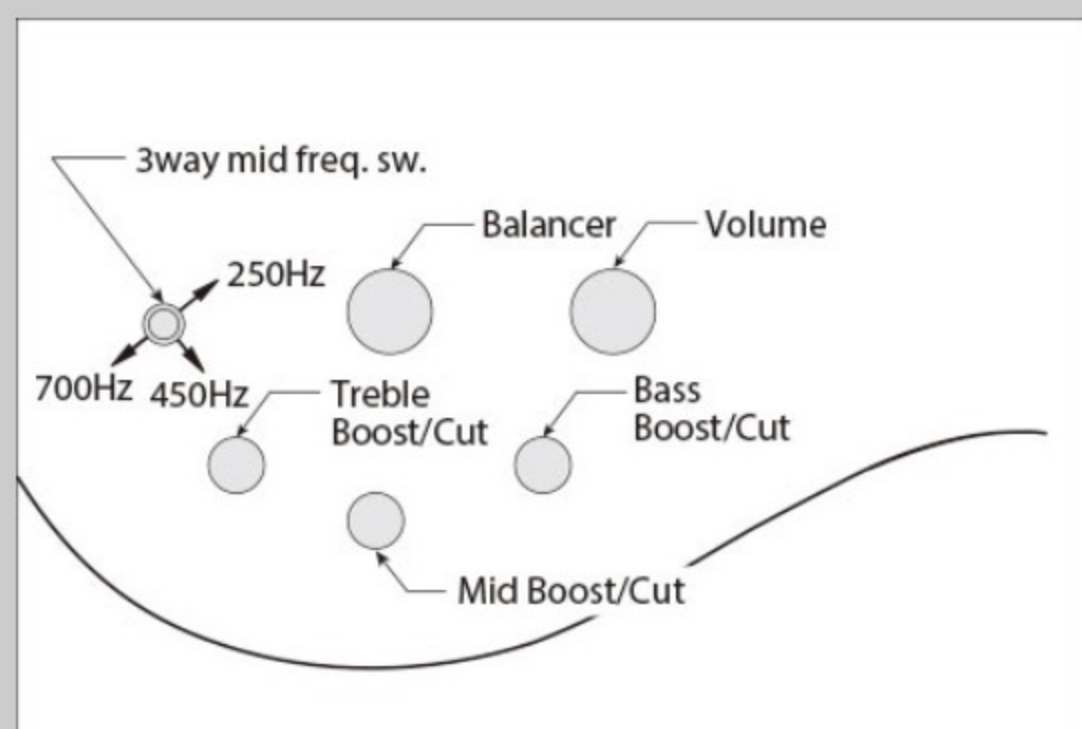

BTB747

NTL : Natural Low Gloss

COLOR VARIATION :

SHARE : [f](#) [t](#)

SPEC

SPEC

neck type	BTB7 / 9pc Maple/Panga Panga/Walnut w/Graphite reinforcement rods / neck-through
top/back/body	Walnut top / Ash/Mahogany wing body
fretboard	Jatoba / Abalone dot inlay
fret	Medium Stainless Steel frets
bridge	MR5 bridge (15.5mm string spacing)
neck pickup	Bartolini® BH2 neck pickup (Passive)
bridge pickup	Bartolini® BH2 bridge pickup (Passive)
equaliser	Ibanez Custom Electronics 3-band EQ w/Mid frequency switch
factory tuning	1F,2C,3G,4D,5A,6E,7B
string gauge	.020p/.032/.045/.065/.080/.100/.130
hardware color	Cosmo black

NECK DIMENSIONS

Scale :	889mm/35"
a : Width	63mm at NUT
b : Width	96mm at 24F
c : Thickness	21mm at 1F
d : Thickness	24mm at 12F
Radius :	950mmR

CONTROLS

FREQUENCY RESPONSE