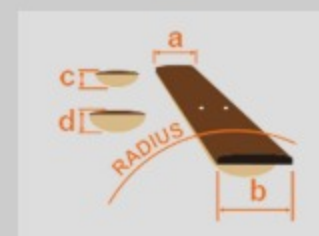

BTB747

NTL : Natural Low Gloss

COLOR VARIATION :

SHARE : [f](#) [t](#)

SPEC

SPEC

neck type	BTB7 / 9pc Maple/Panga Panga/Walnut w/Graphite reinforcement rods / neck-through
top/back/body	Walnut top / Ash/Mahogany wing body
fretboard	Jatoba / Abalone dot inlay
fret	Medium Stainless Steel frets
bridge	MR5 bridge (15.5mm string spacing)
neck pickup	Bartolini® BH2 neck pickup (Passive)
bridge pickup	Bartolini® BH2 bridge pickup (Passive)
equaliser	Ibanez Custom Electronics 3-band EQ w/Mid frequency switch
factory tuning	1F,2C,3G,4D,5A,6E,7B
string gauge	.020p/.032/.045/.065/.080/.100/.130
hardware color	Cosmo black

NECK DIMENSIONS

Scale :	889mm/35"
a : Width	63mm at NUT
b : Width	96mm at 24F
c : Thickness	21mm at 1F
d : Thickness	24mm at 12F
Radius :	950mmR

CONTROLS

FREQUENCY RESPONSE