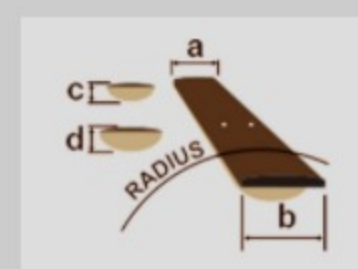

BTB765

COLOR VARIATION : 

DEL : Dragon Eye Burst Low Gloss

SHARE :  

SPEC

SPECS

neck type	BTB5 / 5pc Maple/Walnut w/Graphite reinforcement rods / Neck-through
top/back/body	Flamed Maple top / Ash/Okoume wing body
fretboard	Rosewood fretboard / Abalone dot inlay
fret	Medium Stainless Steel frets
number of frets	24 (+ zero fret)
bridge	MR5 bridge
string space	19mm
neck pickup	Bartolini® BH2 neck pickup (Passive)
bridge pickup	Bartolini® BH2 bridge pickup (Passive)
equaliser	Ibanez Custom Electronics 3-band EQ w/ 3-way Mid frequency switch
factory tuning	1G,2D,3A,4E,5B
strings	D'Addario® NYXL45130SL
string gauge	.045/.065/.080/.100/.130
nut	Plastic nut
hardware color	Cosmo black

NECK DIMENSIONS

Scale :	889mm/35"
a : Width	47mm at NUT
b : Width	76mm at 24 (+ zero fret)F
c : Thickness	20mm at 1F
d : Thickness	22mm at 12F
Radius :	400mmR

DESCRIPTION +

CONTROLS

DESCRIPTION +

FREQUENCY RESPONSE