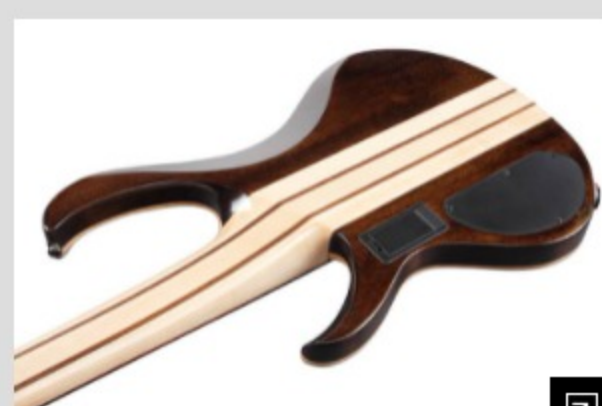

BTB765

COLOR VARIATION : 

DEL : Dragon Eye Burst Low Gloss

SHARE :  

SPEC

SPECS

neck type	BTB5 / 5pc Maple/Walnut w/Graphite reinforcement rods / Neck-through
top/back/body	Flamed Maple top / Ash/Okoume wing body
fretboard	Rosewood fretboard / Abalone dot inlay
fret	Medium Stainless Steel frets
number of frets	24 (+ zero fret)
bridge	MR5 bridge
string space	19mm
neck pickup	Bartolini® BH2 neck pickup (Passive)
bridge pickup	Bartolini® BH2 bridge pickup (Passive)
equaliser	Ibanez Custom Electronics 3-band EQ w/ 3-way Mid frequency switch
factory tuning	1G,2D,3A,4E,5B
strings	D'Addario® NYXL45130SL
string gauge	.045/.065/.080/.100/.130
nut	Plastic nut
hardware color	Cosmo black

NECK DIMENSIONS

Scale :	889mm/35"
a : Width	47mm at NUT
b : Width	76mm at 24 (+ zero fret)F
c : Thickness	20mm at 1F
d : Thickness	22mm at 12F
Radius :	400mmR

DESCRIPTION +

CONTROLS

DESCRIPTION +

FREQUENCY RESPONSE