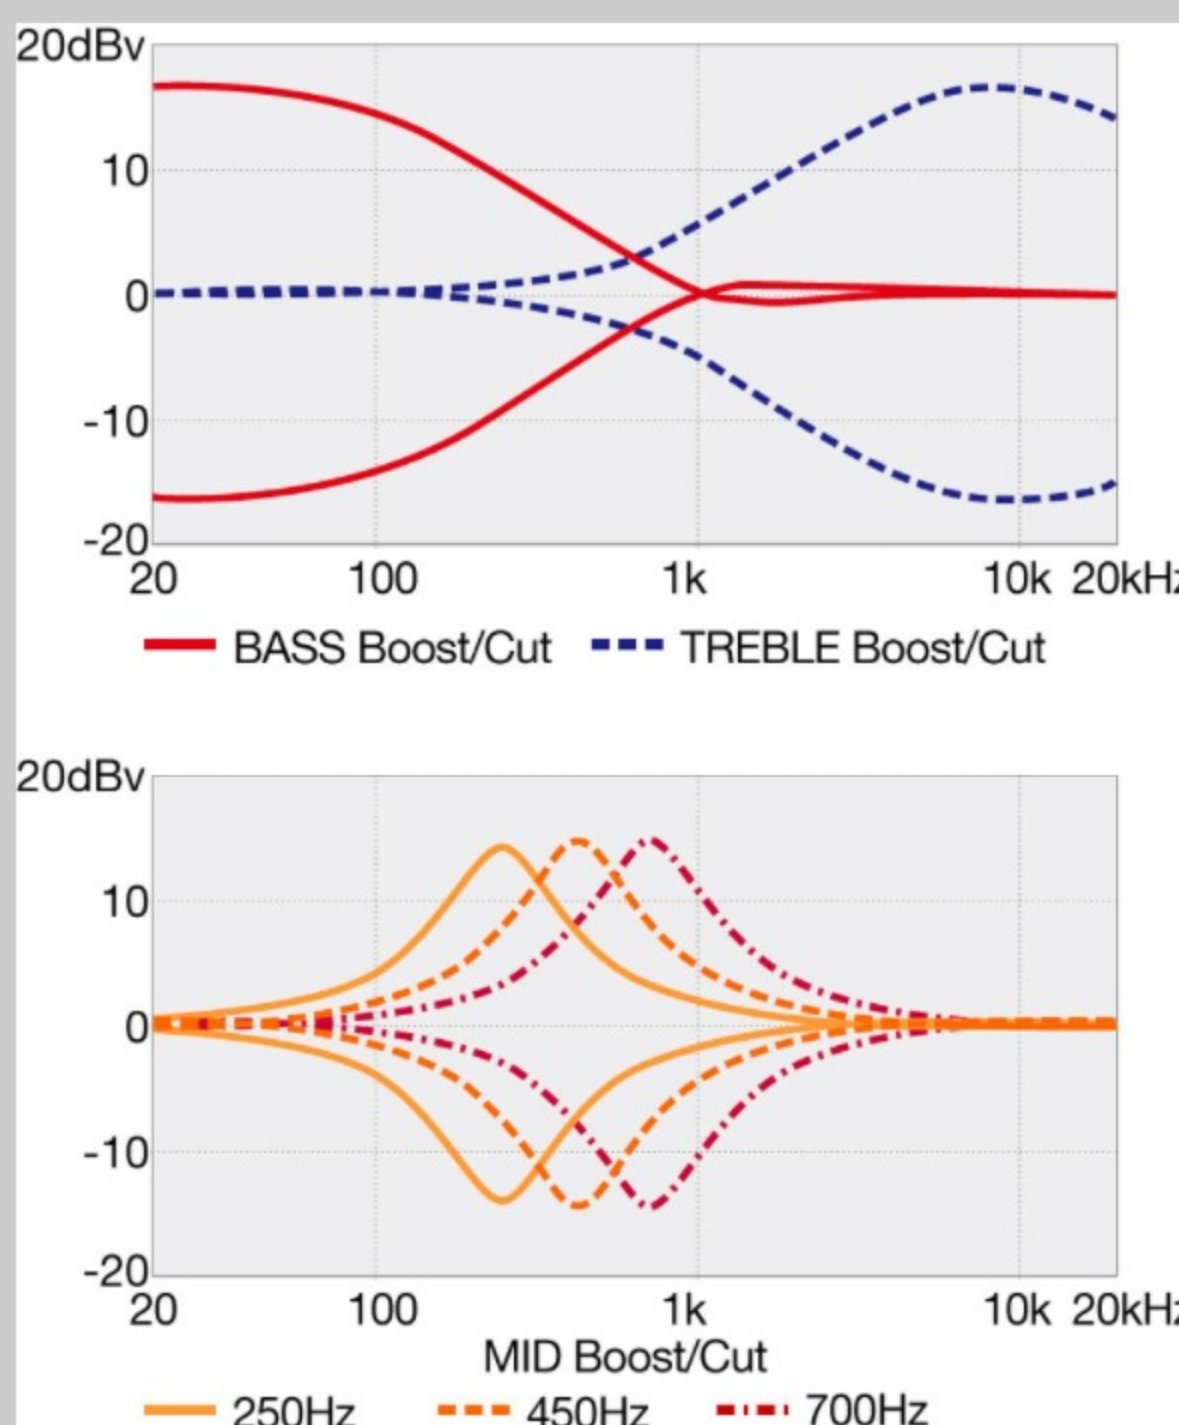

BTB765

COLOR VARIATION : 

DEL : Dragon Eye Burst Low Gloss

SHARE :  

SPEC

SPECS

neck type	BTB5 / 5pc Maple/Walnut w/Graphite reinforcement rods / Neck-through
top/back/body	Flamed Maple top / Ash/Okoume wing body
fretboard	Rosewood fretboard / Abalone dot inlay
fret	Medium Stainless Steel frets
number of frets	24 (+ zero fret)
bridge	MR5 bridge
string space	19mm
neck pickup	Bartolini® BH2 neck pickup (Passive)
bridge pickup	Bartolini® BH2 bridge pickup (Passive)
equaliser	Ibanez Custom Electronics 3-band EQ w/ 3-way Mid frequency switch
factory tuning	1G,2D,3A,4E,5B
strings	D'Addario® NYXL45130SL
string gauge	.045/.065/.080/.100/.130
nut	Plastic nut
hardware color	Cosmo black

NECK DIMENSIONS

Scale :	889mm/35"
a : Width	47mm at NUT
b : Width	76mm at 24 (+ zero fret)F
c : Thickness	20mm at 1F
d : Thickness	22mm at 12F
Radius :	400mmR

DESCRIPTION +

CONTROLS

DESCRIPTION +

FREQUENCY RESPONSE