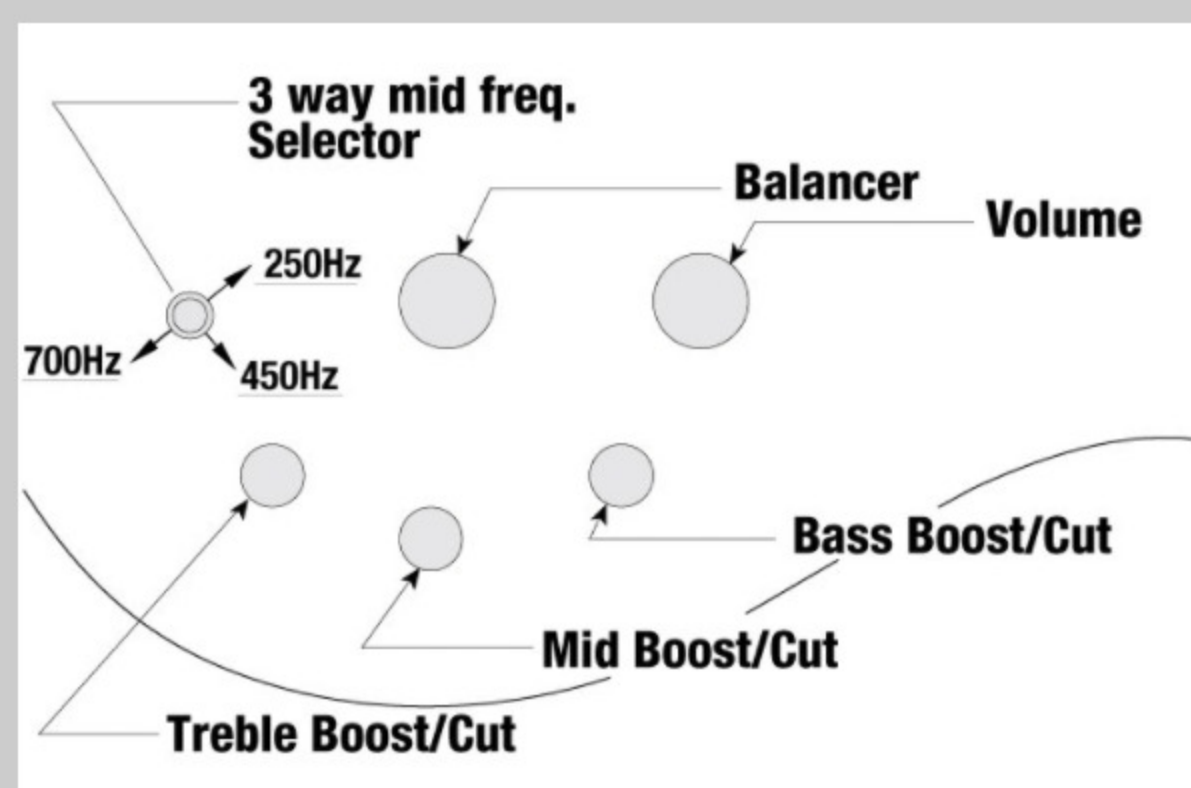

BTB765

COLOR VARIATION : 

DEL : Dragon Eye Burst Low Gloss

SHARE :  

SPEC

SPECS

neck type	BTB5 / 5pc Maple/Walnut w/Graphite reinforcement rods / Neck-through
top/back/body	Flamed Maple top / Ash/Okoume wing body
fretboard	Rosewood fretboard / Abalone dot inlay
fret	Medium Stainless Steel frets
number of frets	24 (+ zero fret)
bridge	MR5 bridge
string space	19mm
neck pickup	Bartolini® BH2 neck pickup (Passive)
bridge pickup	Bartolini® BH2 bridge pickup (Passive)
equaliser	Ibanez Custom Electronics 3-band EQ w/ 3-way Mid frequency switch
factory tuning	1G,2D,3A,4E,5B
strings	D'Addario® NYXL45130SL
string gauge	.045/.065/.080/.100/.130
nut	Plastic nut
hardware color	Cosmo black

NECK DIMENSIONS

Scale :	889mm/35"
a : Width	47mm at NUT
b : Width	76mm at 24 (+ zero fret)F
c : Thickness	20mm at 1F
d : Thickness	22mm at 12F
Radius :	400mmR

DESCRIPTION +

CONTROLS

DESCRIPTION +

FREQUENCY RESPONSE