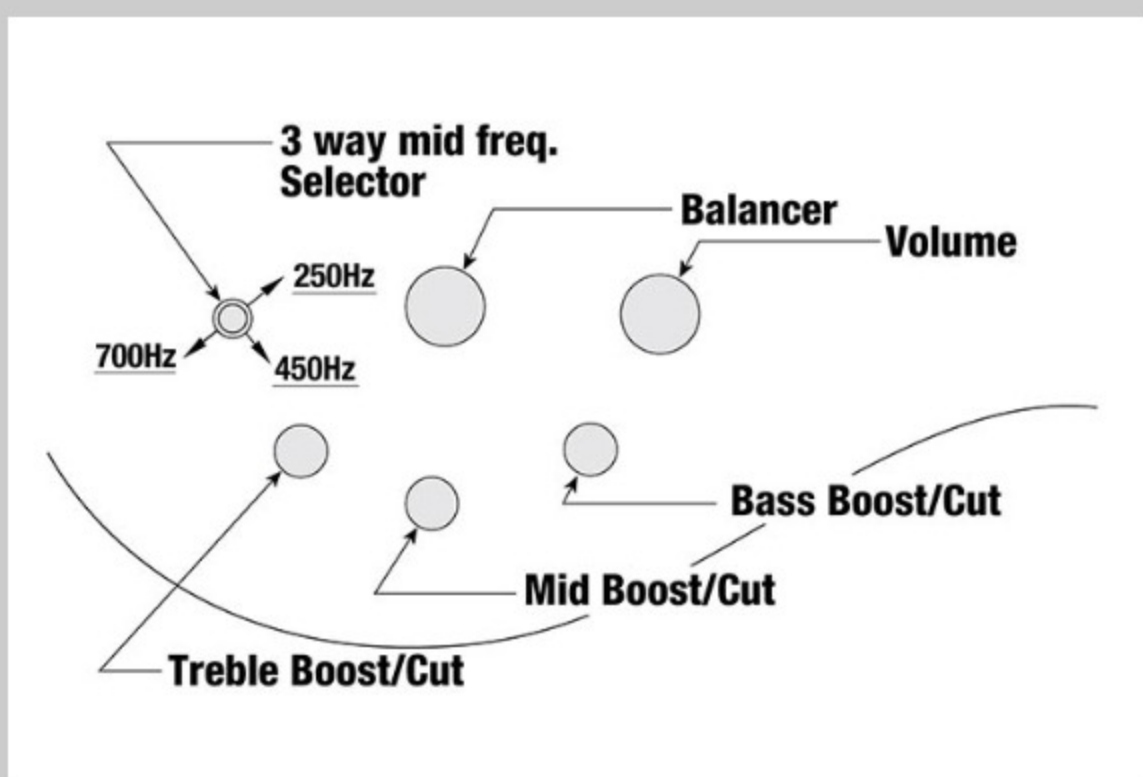

### SPECS

neck type	BTB5 / 5pc Maple/Walnut w/Graphite reinforcement rods / Neck-through
top/back/body	Flamed Maple top / Ash/Okoume wing body
fretboard	Rosewood fretboard / Abalone dot inlay
fret	Medium Stainless Steel frets
number of frets	24 (+ zero fret)
bridge	MR5 bridge
string space	19mm
neck pickup	Bartolini® BH2 neck pickup (Passive)
bridge pickup	Bartolini® BH2 bridge pickup (Passive)
equaliser	Ibanez Custom Electronics 3-band EQ w/ 3-way Mid frequency switch
factory tuning	1G,2D,3A,4E,5B
strings	D'Addario® NYXL45130SL
string gauge	.045/.065/.080/.100/.130
hardware color	Cosmo black

### CONTROLS

DESCRIPTION

+