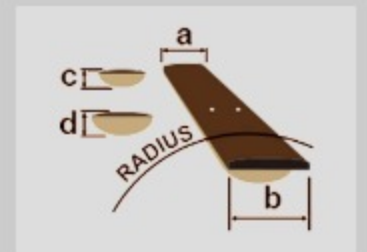

# BTB765

COLOR VARIATION :

DEL : Dragon Eye Burst Low Gloss

SHARE :

### SPECS

neck type	BTB5 / 5pc Maple/Walnut w/Graphite reinforcement rods / Neck-through
top/back/body	Flamed Maple top / Ash/Okoume wing body
fretboard	Rosewood fretboard / Abalone dot inlay
fret	Medium Stainless Steel frets
number of frets	24 (+ zero fret)
bridge	MR5 bridge
string space	19mm
neck pickup	Bartolini® BH2 neck pickup (Passive)
bridge pickup	Bartolini® BH2 bridge pickup (Passive)
equaliser	Ibanez Custom Electronics 3-band EQ w/ 3-way Mid frequency switch
factory tuning	1G,2D,3A,4E,5B
strings	D'Addario® NYXL45130SL
string gauge	.045/.065/.080/.100/.130
hardware color	Cosmo black

### NECK DIMENSIONS

Scale :	889mm/35"
a : Width	47mm at NUT
b : Width	76mm at 24F
c : Thickness	20mm at 1F
d : Thickness	22mm at 12F
Radius :	400mmR

DESCRIPTION +