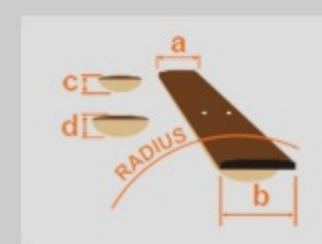

# BTB845

DTL : Deep Twilight Low Gloss

COLOR VARIATION :

SHARE :  

### SPEC

neck type	BTB5 / 5pc Maple/Walnut / neck-through
top/back/body	Poplar Burl top / Ash/Mahogany wing body
fretboard	Jatoba / Abalone dot inlay
fret	Medium Stainless Steel frets
bridge	MR5 bridge (19mm string spacing)
neck pickup	Bartolini® BH2 neck pickup (Passive)
bridge pickup	Bartolini® BH2 bridge pickup (Passive)
equaliser	Ibanez Custom Electronics 3-band EQ w/Mid frequency switch
hardware color	Cosmo black

### NECK DIMENSIONS

Scale :	889mm/35"
a : Width	47mm at NUT
b : Width	76mm at 24F
c : Thickness	20mm at 1F
d : Thickness	22mm at 12F
Radius :	400mmR