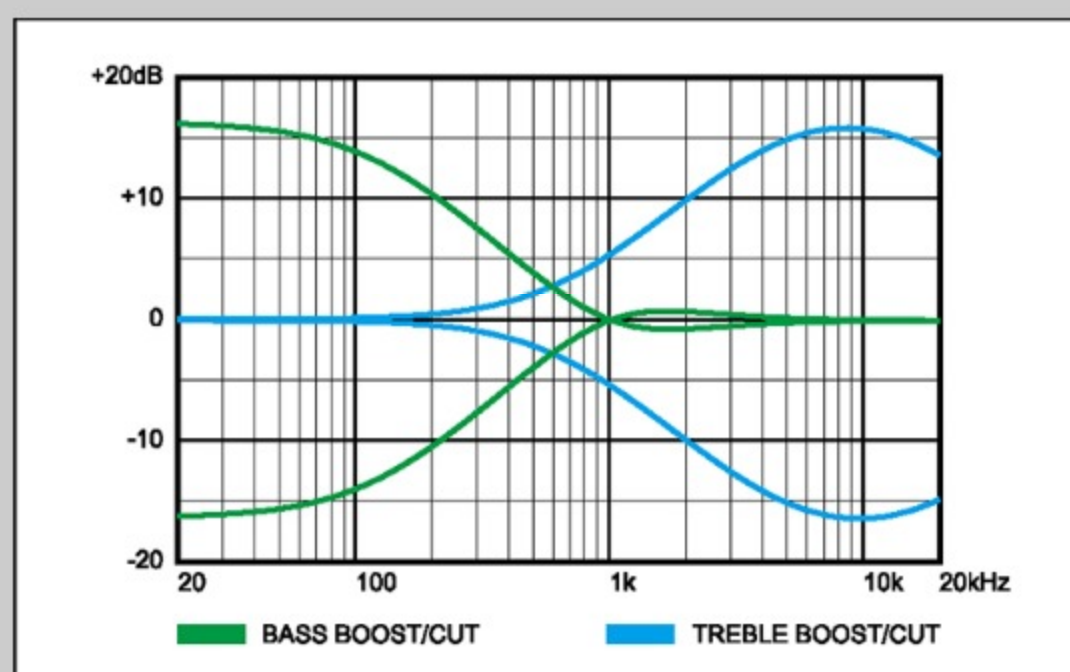

FREQUENCY RESPONSE

OTHERS

Recommended Case WB200C