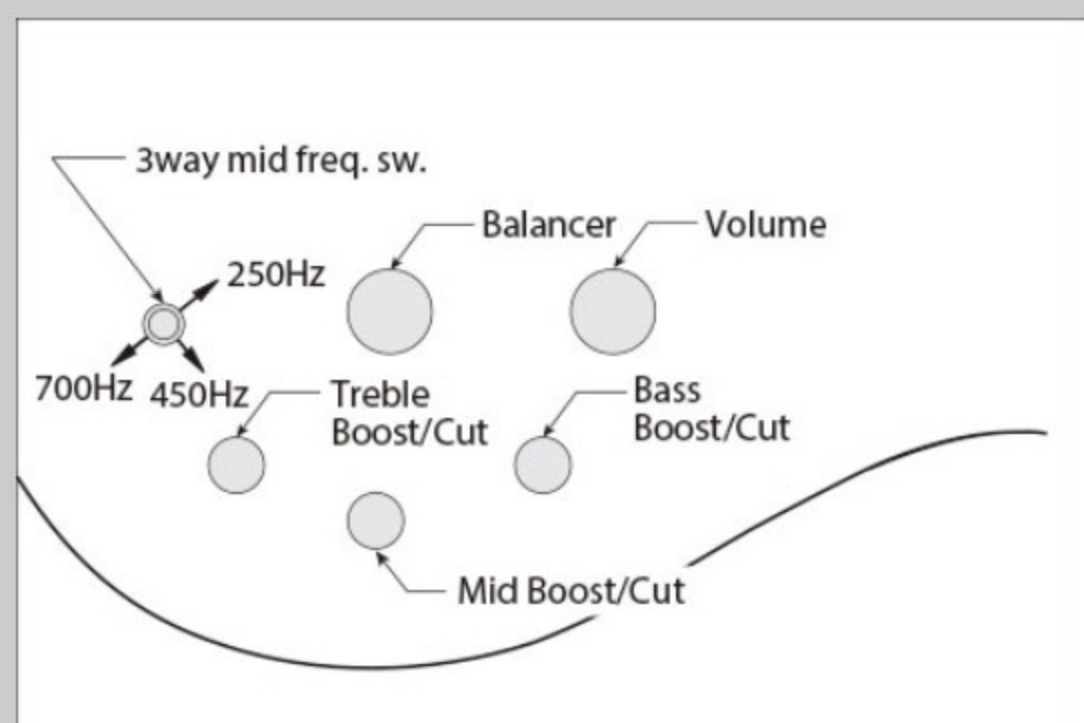

BTB845

DTL : Deep Twilight Low Gloss

COLOR VARIATION :

SHARE :

SPEC

SPEC

neck type	BTB5 / 5pc Maple/Walnut / neck-through
top/back/body	Poplar Burl top / Ash/Mahogany wing body
fretboard	Jatoba / Abalone dot inlay
fret	Medium Stainless Steel frets
bridge	MR5 bridge (19mm string spacing)
neck pickup	Bartolini® BH2 neck pickup (Passive)
bridge pickup	Bartolini® BH2 bridge pickup (Passive)
equaliser	Ibanez Custom Electronics 3-band EQ w/Mid frequency switch
hardware color	Cosmo black

NECK DIMENSIONS

Scale :	889mm/35"
a : Width	47mm at NUT
b : Width	76mm at 24F
c : Thickness	20mm at 1F
d : Thickness	22mm at 12F
Radius :	400mmR

CONTROLS

FREQUENCY RESPONSE

OTHERS

Recommended Case WB200C