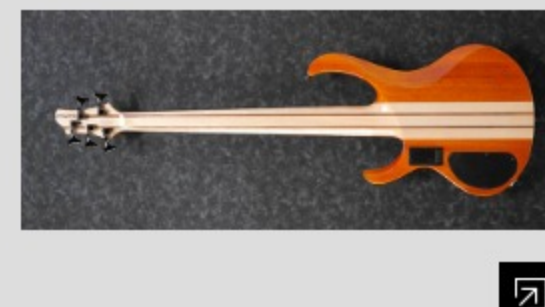

BTB845

CBL : Cerulean Blue Burst Low Gloss

COLOR VARIATION :

SHARE :  

SPEC

SPEC

neck type	BTB5 / 5pc Maple/Walnut / Neck-through w/Graphite reinforcement rods
top/back/body	Poplar Burl top / Ash/Okoume wing body
fretboard	Jatoba fretboard / Abalone dot inlay
fret	Medium Stainless Steel frets
number of frets	24 (+ zero fret)
bridge	MR5 bridge
string space	19mm
neck pickup	Bartolini® BH2 neck pickup (Passive)
bridge pickup	Bartolini® BH2 bridge pickup (Passive)
equaliser	Ibanez Custom Electronics 3-band EQ w/ 3-way Mid frequency switch
factory tuning	1G,2D,3A,4E,5B
strings	D'Addario® NYXL45130SL
string gauge	.045/.065/.080/.100/.130
nut	Plastic
hardware color	Cosmo black

NECK DIMENSIONS

Scale :	889mm/35"
a : Width	47mm at NUT
b : Width	76mm at 24F (+ zero fret)
c : Thickness	20mm at 1F
d : Thickness	22mm at 12F
Radius :	400mmR

CONTROLS

OTHERS

Recommended Case	MRB500C
------------------	---------