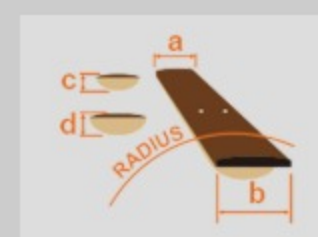

BTB845

CBL : Cerulean Blue Burst Low Gloss

COLOR VARIATION :

SHARE :  

SPEC

SPEC

neck type	BTB5 / 5pc Maple/Walnut / Neck-through w/Graphite reinforcement rods
top/back/body	Poplar Burl top / Ash/Okoume wing body
fretboard	Jatoba fretboard / Abalone dot inlay
fret	Medium Stainless Steel frets
number of frets	24 (+ zero fret)
bridge	MR5 bridge
string space	19mm
neck pickup	Bartolini® BH2 neck pickup (Passive)
bridge pickup	Bartolini® BH2 bridge pickup (Passive)
equaliser	Ibanez Custom Electronics 3-band EQ w/ 3-way Mid frequency switch
factory tuning	1G,2D,3A,4E,5B
strings	D'Addario® NYXL45130SL
string gauge	.045/.065/.080/.100/.130
nut	Plastic
hardware color	Cosmo black

NECK DIMENSIONS

Scale :	889mm/35"
a : Width	47mm at NUT
b : Width	76mm at 24F (+ zero fret)
c : Thickness	20mm at 1F
d : Thickness	22mm at 12F
Radius :	400mmR

CONTROLS

OTHERS

Recommended Case	MRB500C
------------------	---------