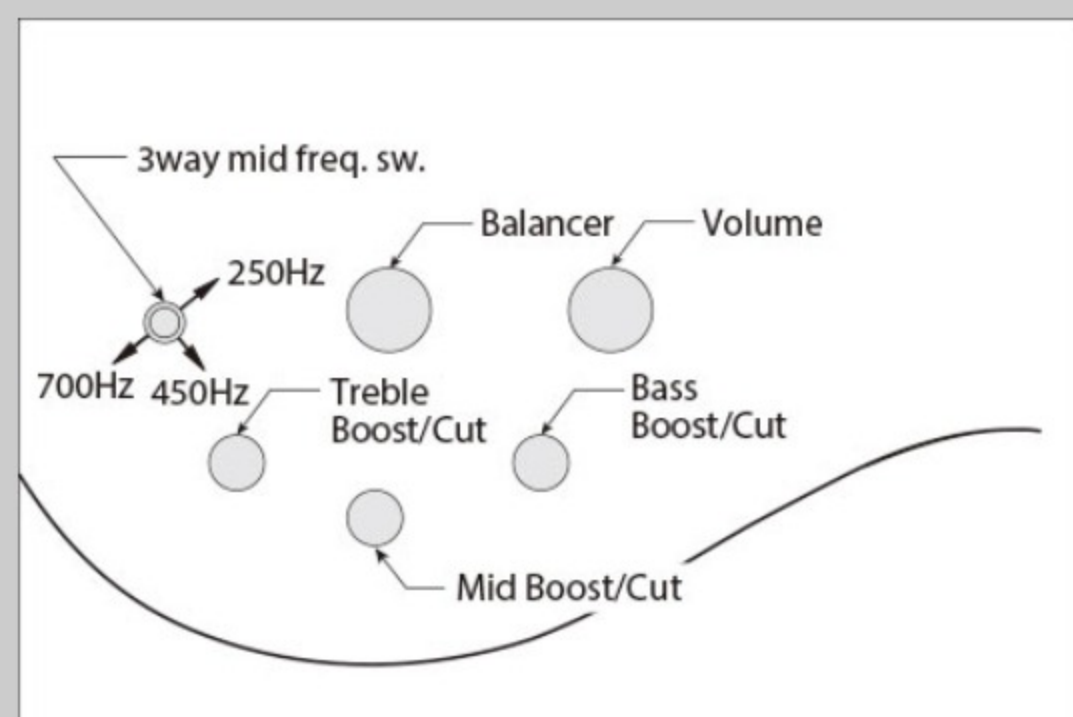

BTB845

CBL : Cerulean Blue Burst Low Gloss

COLOR VARIATION :

SHARE :  

SPEC

SPEC

neck type	BTB5 / 5pc Maple/Walnut / Neck-through w/Graphite reinforcement rods
top/back/body	Poplar Burl top / Ash/Okoume wing body
fretboard	Jatoba fretboard / Abalone dot inlay
fret	Medium Stainless Steel frets
number of frets	24 (+ zero fret)
bridge	MR5 bridge
string space	19mm
neck pickup	Bartolini® BH2 neck pickup (Passive)
bridge pickup	Bartolini® BH2 bridge pickup (Passive)
equaliser	Ibanez Custom Electronics 3-band EQ w/ 3-way Mid frequency switch
factory tuning	1G,2D,3A,4E,5B
strings	D'Addario® NYXL45130SL
string gauge	.045/.065/.080/.100/.130
nut	Plastic
hardware color	Cosmo black

NECK DIMENSIONS

Scale :	889mm/35"
a : Width	47mm at NUT
b : Width	76mm at 24F (+ zero fret)
c : Thickness	20mm at 1F
d : Thickness	22mm at 12F
Radius :	400mmR

CONTROLS

OTHERS

Recommended Case	MRB500C
------------------	---------