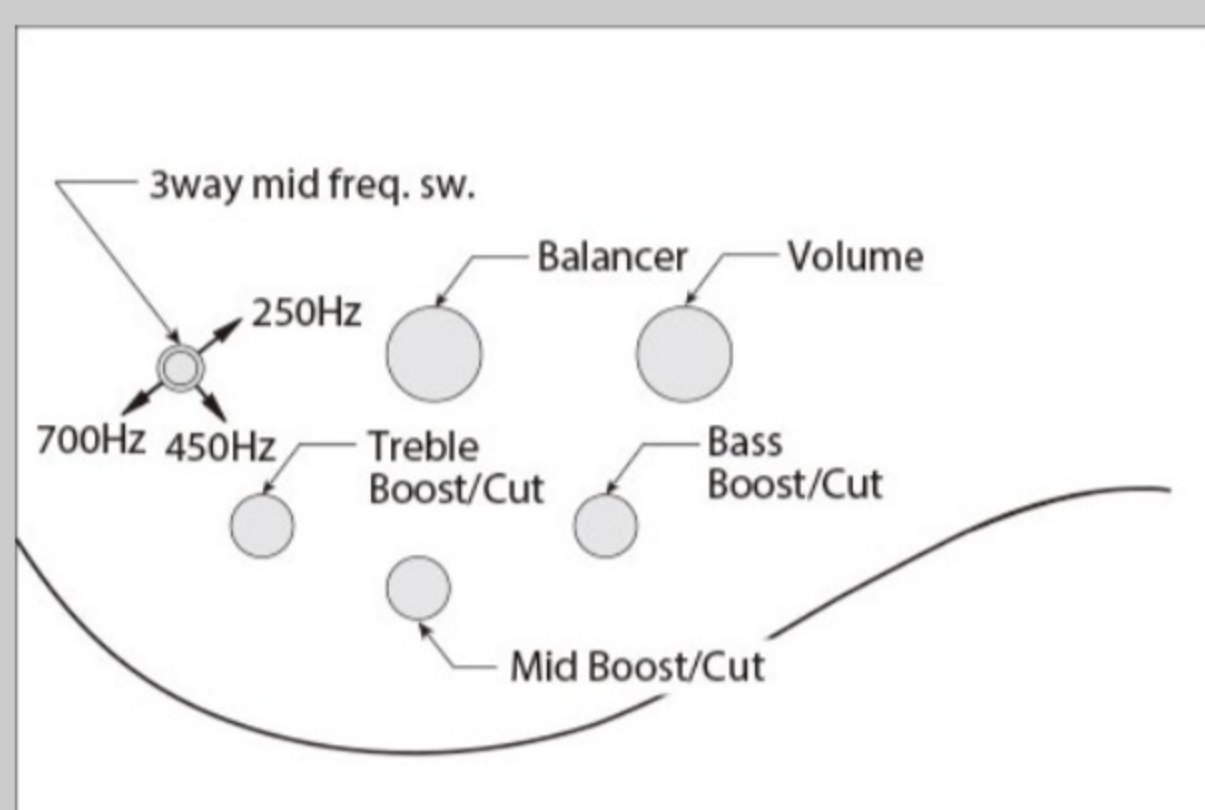

BTB845F 01

BTB

DTL : Deep Twilight Low Gloss

COLOR VARIATION :

SHARE :  

SPEC

SPEC

neck type	BTB5 / 5pc Maple/Walnut / Neck-through
top/back/body	Poplar Burl top / Ash/Okoume wing body
fretboard	Jatoba fretboard
fret	Fretless
bridge	MR5 bridge
string space	19mm
neck pickup	Bartolini® BH2 neck pickup (Passive)
bridge pickup	Bartolini® BH2 bridge pickup (Passive)
equaliser	Ibanez Custom Electronics 3-band EQ & 3-way Mid frequency switch
factory tuning	1G,2D,3A,4E,5B
strings	D'Addario® NYXL45130
string gauge	.045/.065/.080/.100/.130
nut	Plastic
hardware color	Cosmo black

NECK DIMENSIONS

Scale :	889mm/35"
a : Width	47mm at NUT
b : Width	76mm at 24F
c : Thickness	20mm at 1F
d : Thickness	22mm at 12F
Radius :	400mmR

CONTROLS

OTHERS

Recommended Case MRB500C