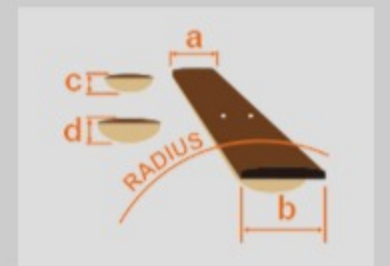

BTB845F 01

BTB

DTL : Deep Twilight Low Gloss

COLOR VARIATION :

SHARE :  

SPEC

SPEC

neck type	BTB5 / 5pc Maple/Walnut / Neck-through
top/back/body	Poplar Burl top / Ash/Okoume wing body
fretboard	Jatoba fretboard
fret	Fretless
bridge	MR5 bridge
string space	19mm
neck pickup	Bartolini® BH2 neck pickup (Passive)
bridge pickup	Bartolini® BH2 bridge pickup (Passive)
equaliser	Ibanez Custom Electronics 3-band EQ & 3-way Mid frequency switch
factory tuning	1G,2D,3A,4E,5B
strings	D'Addario® NYXL45130
string gauge	.045/.065/.080/.100/.130
nut	Plastic
hardware color	Cosmo black

NECK DIMENSIONS

Scale :	889mm/35"
a : Width	47mm at NUT
b : Width	76mm at 24F
c : Thickness	20mm at 1F
d : Thickness	22mm at 12F
Radius :	400mmR

CONTROLS

OTHERS

Recommended Case MRB500C