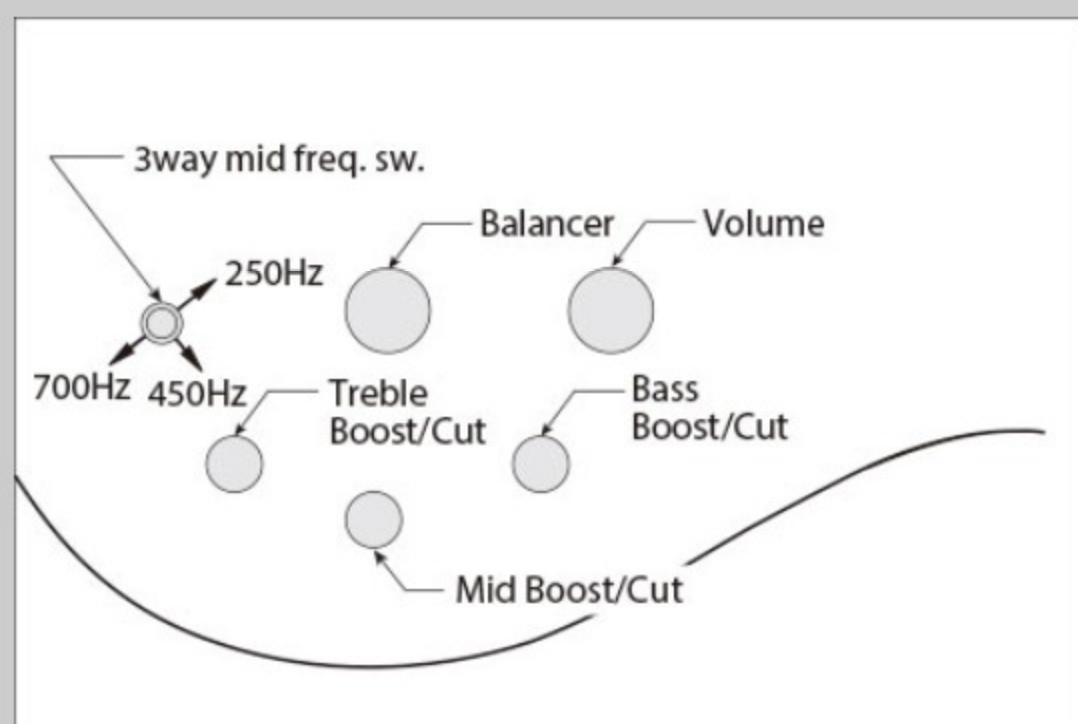

NTL : Natural Low Gloss

COLOR VARIATION :

SHARE :

SPEC

SPEC

neck type	BTB5 / 5pc Maple/Walnut / neck-through
top/back/body	Poplar Burl top / Ash/Mahogany wing body
fretboard	Jatoba / Abalone dot inlay
fret	Medium Stainless Steel frets
bridge	MR5 bridge (19mm string spacing)
neck pickup	Bartolini® BH2 neck pickup (Passive)
bridge pickup	Bartolini® BH2 bridge pickup (Passive)
equaliser	Ibanez Custom Electronics 3-band EQ w/Mid frequency switch
hardware color	Cosmo black

NECK DIMENSIONS

Scale :	889mm/35"
a : Width	47mm at NUT
b : Width	76mm at 24F
c : Thickness	20mm at 1F
d : Thickness	22mm at 12F
Radius :	400mmR

CONTROLS

FREQUENCY RESPONSE

OTHERS

Recommended Case **WB200C**