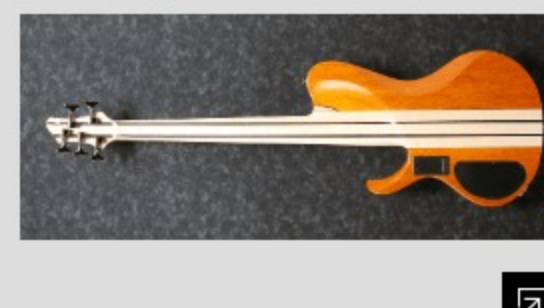

NTL : Natural Low Gloss

COLOR VARIATION :

SHARE :

### SPEC

|                |  |
|----------------|--|
| neck type      | BTB5 / 5pc Maple/Walnut / neck-through                     |
| top/back/body  | Poplar Burl top / Ash/Mahogany wing body                   |
| fretboard      | Jatoba / Abalone dot inlay                                 |
| fret           | Medium Stainless Steel frets                               |
| bridge         | MR5 bridge (19mm string spacing)                           |
| neck pickup    | Bartolini® BH2 neck pickup (Passive)                       |
| bridge pickup  | Bartolini® BH2 bridge pickup (Passive)                     |
| equaliser      | Ibanez Custom Electronics 3-band EQ w/Mid frequency switch |
| hardware color | Cosmo black  |