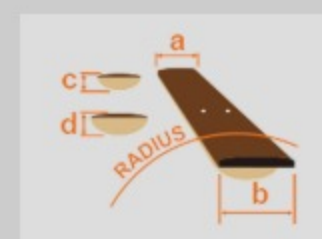

NTL : Natural Low Gloss

COLOR VARIATION :

SHARE :

SPEC

SPEC

neck type	BTB5 / 5pc Maple/Walnut / neck-through
top/back/body	Poplar Burl top / Ash/Mahogany wing body
fretboard	Jatoba / Abalone dot inlay
fret	Medium Stainless Steel frets
bridge	MR5 bridge (19mm string spacing)
neck pickup	Bartolini® BH2 neck pickup (Passive)
bridge pickup	Bartolini® BH2 bridge pickup (Passive)
equaliser	Ibanez Custom Electronics 3-band EQ w/Mid frequency switch
hardware color	Cosmo black

NECK DIMENSIONS

Scale :	889mm/35"
a : Width	47mm at NUT
b : Width	76mm at 24F
c : Thickness	20mm at 1F
d : Thickness	22mm at 12F
Radius :	400mmR

CONTROLS

FREQUENCY RESPONSE

OTHERS

Recommended Case **WB200C**