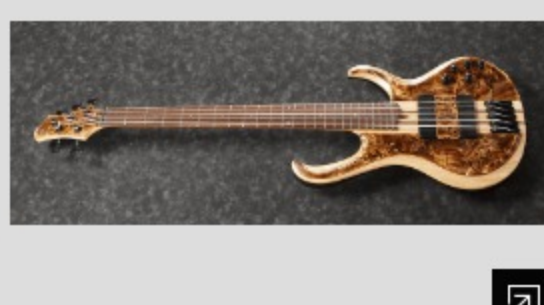

ABL : Antique Brown Stained Low Gloss

COLOR VARIATION : 

SHARE :  

SPEC

SPEC

neck type	BTB5 / 5pc Maple/Walnut w/Graphite reinforcement rods / neck-through
top/back/body	Poplar Burl top / Ash/Mahogany wing body
fretboard	Jatoba / Abalone dot inlay
fret	Medium stainless steel frets
bridge	MR5S bridge (17mm string spacing)
neck pickup	Bartolini® BH2 neck pickup (Passive)
bridge pickup	Bartolini® BH2 bridge pickup (Passive)
equaliser	Ibanez Custom Electronics 3-band EQ w/Mid frequency switch
factory tuning	1C,2G,3D,4A,5E
string gauge	.032/.045/.065/.080/.100
hardware color	Black matte

NECK DIMENSIONS

Scale :	838mm/33"
a : Width	45mm at NUT
b : Width	70mm at 24F
c : Thickness	20mm at 1F
d : Thickness	22mm at 12F
Radius :	400mmR

CONTROLS

FREQUENCY RESPONSE

OTHERS

Recommended Case **WB200C**