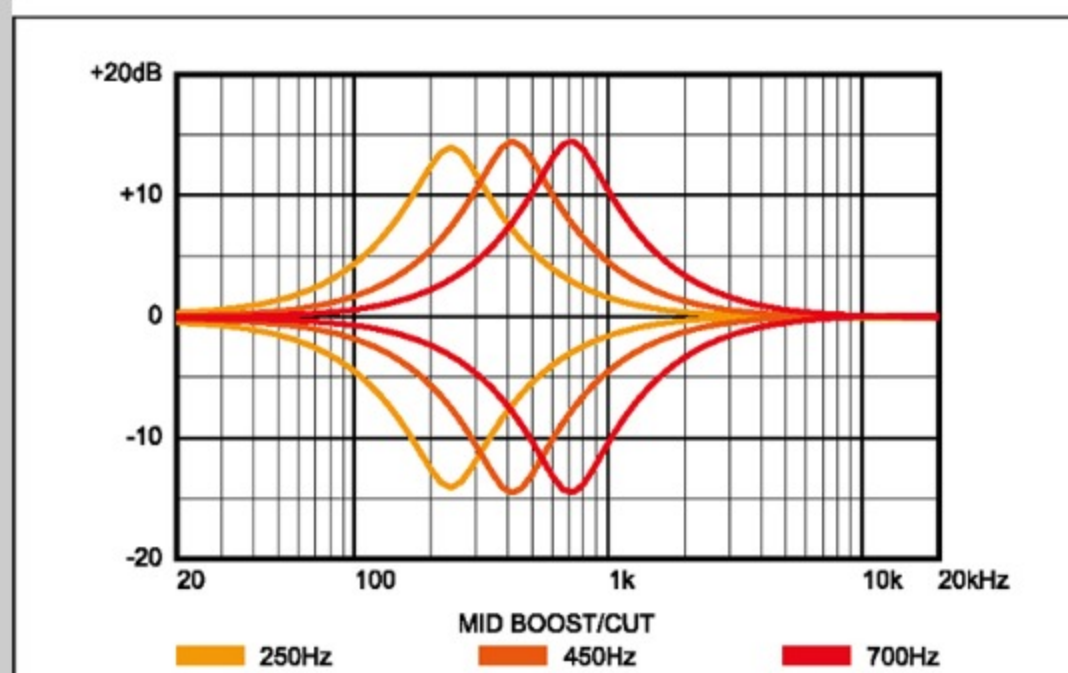

ABL : Antique Brown Stained Low Gloss

COLOR VARIATION : 

SHARE :  

SPEC

SPEC

neck type	BTB5 / 5pc Maple/Walnut w/Graphite reinforcement rods / neck-through
top/back/body	Poplar Burl top / Ash/Mahogany wing body
fretboard	Jatoba / Abalone dot inlay
fret	Medium stainless steel frets
bridge	MR5S bridge (17mm string spacing)
neck pickup	Bartolini® BH2 neck pickup (Passive)
bridge pickup	Bartolini® BH2 bridge pickup (Passive)
equaliser	Ibanez Custom Electronics 3-band EQ w/Mid frequency switch
factory tuning	1C,2G,3D,4A,5E
string gauge	.032/.045/.065/.080/.100
hardware color	Black matte

NECK DIMENSIONS

Scale :	838mm/33"
a : Width	45mm at NUT
b : Width	70mm at 24F
c : Thickness	20mm at 1F
d : Thickness	22mm at 12F
Radius :	400mmR

CONTROLS

FREQUENCY RESPONSE

OTHERS

Recommended Case **WB200C**