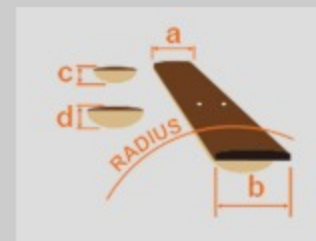

ABL : Antique Brown Stained Low Gloss

COLOR VARIATION : 

SHARE :  

SPEC

SPEC

neck type	BTB5 / 5pc Maple/Walnut w/Graphite reinforcement rods / neck-through
top/back/body	Poplar Burl top / Ash/Mahogany wing body
fretboard	Jatoba / Abalone dot inlay
fret	Medium stainless steel frets
bridge	MR5S bridge (17mm string spacing)
neck pickup	Bartolini® BH2 neck pickup (Passive)
bridge pickup	Bartolini® BH2 bridge pickup (Passive)
equaliser	Ibanez Custom Electronics 3-band EQ w/Mid frequency switch
factory tuning	1C,2G,3D,4A,5E
string gauge	.032/.045/.065/.080/.100
hardware color	Black matte

NECK DIMENSIONS

Scale :	838mm/33"
a : Width	45mm at NUT
b : Width	70mm at 24F
c : Thickness	20mm at 1F
d : Thickness	22mm at 12F
Radius :	400mmR

CONTROLS

FREQUENCY RESPONSE

OTHERS

Recommended Case **WB200C**