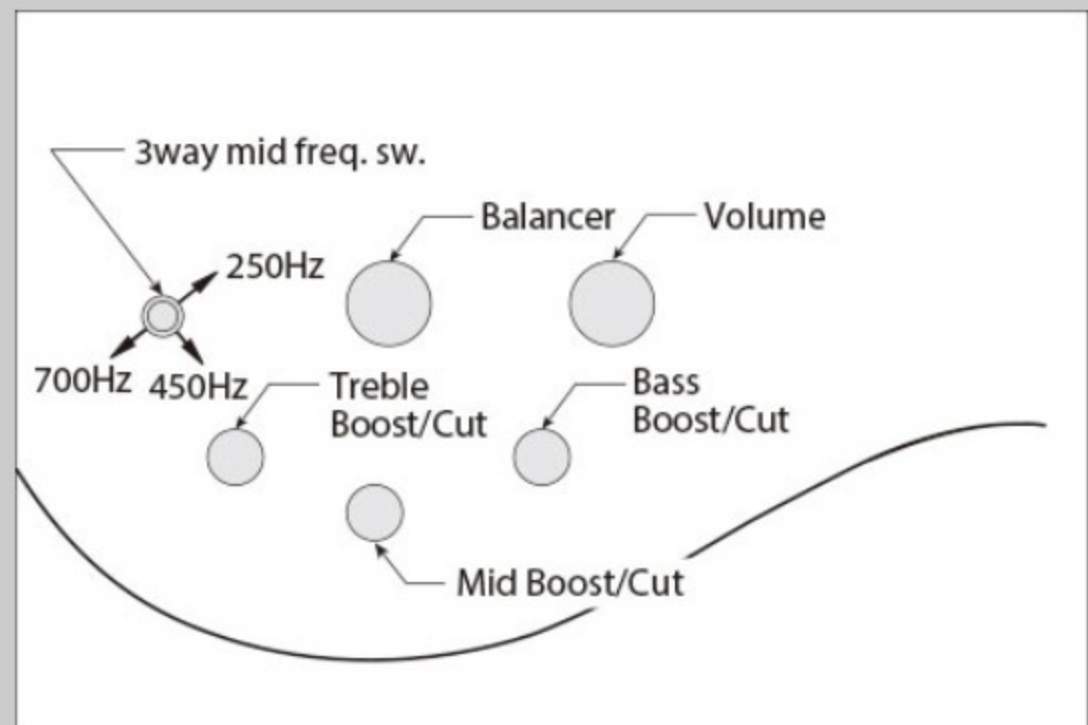

ABL : Antique Brown Stained Low Gloss

COLOR VARIATION : 

SHARE :  

SPEC

SPEC

neck type	BTB5 / 5pc Maple/Walnut w/Graphite reinforcement rods / neck-through
top/back/body	Poplar Burl top / Ash/Mahogany wing body
fretboard	Jatoba / Abalone dot inlay
fret	Medium stainless steel frets
bridge	MR5S bridge (17mm string spacing)
neck pickup	Bartolini® BH2 neck pickup (Passive)
bridge pickup	Bartolini® BH2 bridge pickup (Passive)
equaliser	Ibanez Custom Electronics 3-band EQ w/Mid frequency switch
factory tuning	1C,2G,3D,4A,5E
string gauge	.032/.045/.065/.080/.100
hardware color	Black matte

NECK DIMENSIONS

Scale :	838mm/33"
a : Width	45mm at NUT
b : Width	70mm at 24F
c : Thickness	20mm at 1F
d : Thickness	22mm at 12F
Radius :	400mmR

CONTROLS

FREQUENCY RESPONSE

OTHERS

Recommended Case **WB200C**