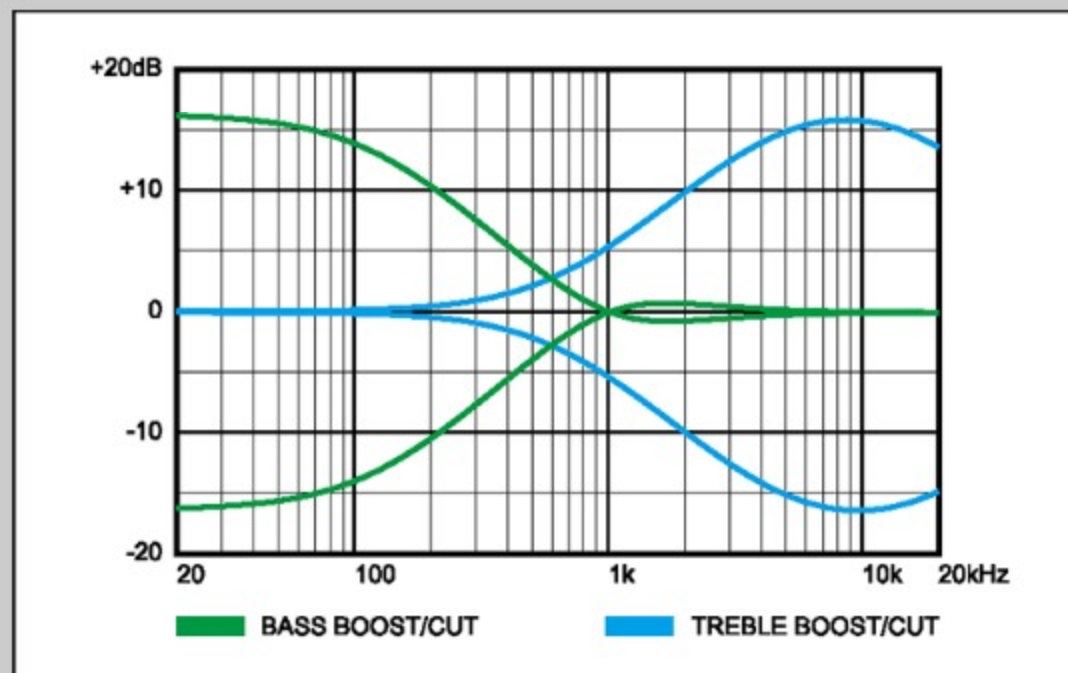

NECK DIMENSIONS

Scale :	838mm/33"
a : Width	45mm at NUT
b : Width	70mm at 24F
c : Thickness	20mm at 1F
d : Thickness	22mm at 12F
Radius :	400mmR

CONTROLS

FREQUENCY RESPONSE

OTHERS

Recommended Case **WB200C**