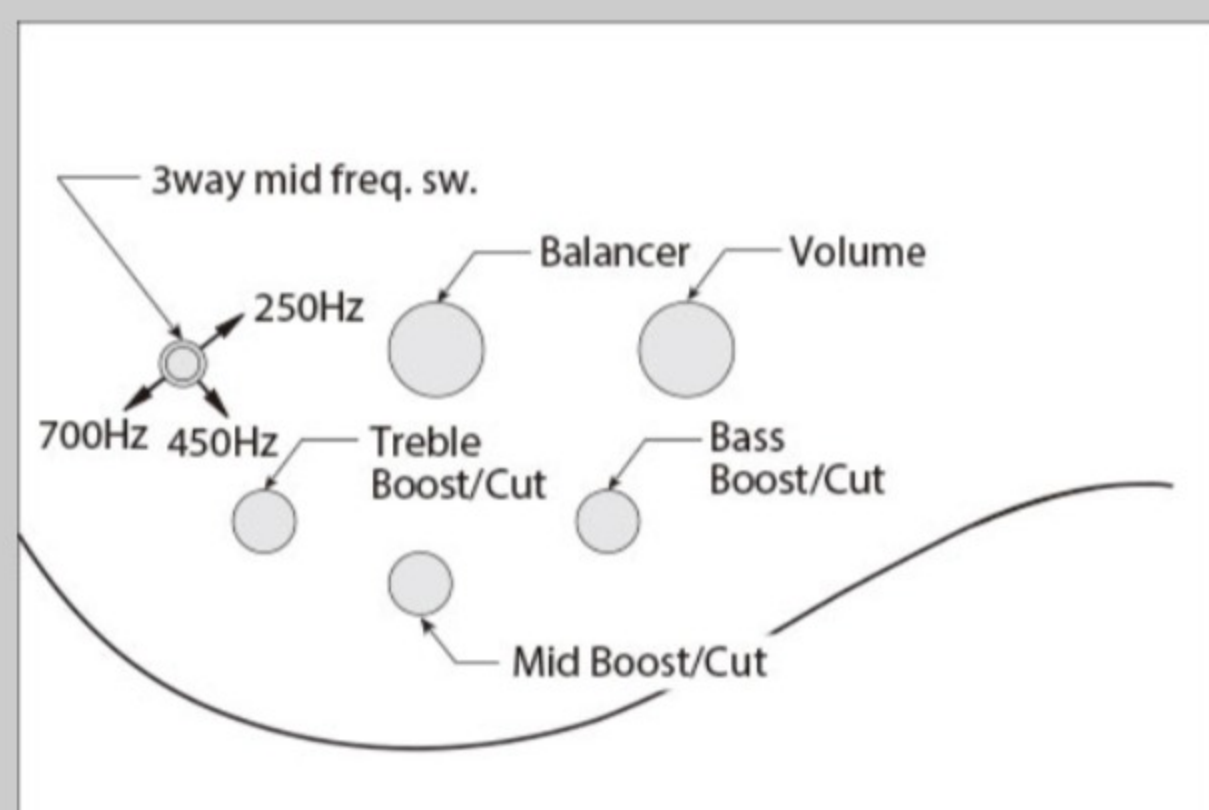

CONTROLS

OTHERS

Recommended Case	MRB500C