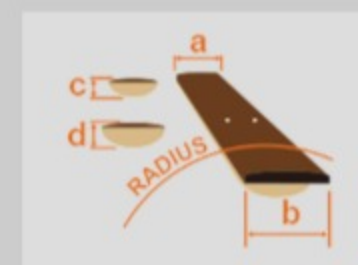

# BTB846F 01

DTL : Deep Twilight Low Gloss

COLOR VARIATION :

SHARE : [f](#) [t](#)

### SPEC

neck type	BTB6 / 5pc Maple/Walnut / Neck-through
top/back/body	Poplar Burl top / Ash/Okoume wing body
fretboard	Jatoba fretboard
fret	Fretless
bridge	MR5 bridge
string space	17mm
neck pickup	Bartolini® BH2 neck pickup (Passive)
bridge pickup	Bartolini® BH2 bridge pickup (Passive)
equaliser	Ibanez Custom Electronics 3-band EQ & 3-way Mid frequency switch
factory tuning	1C,2G,3D,4A,5E,6B
strings	D'Addario® NYXL32130
string gauge	.032/.045/.065/.080/.100/.130
nut	Plastic
hardware color	Cosmo black

### NECK DIMENSIONS

Scale :	889mm/35"
a : Width	54mm at NUT
b : Width	85mm at 24F
c : Thickness	20mm at 1F
d : Thickness	22mm at 12F
Radius :	950mmR