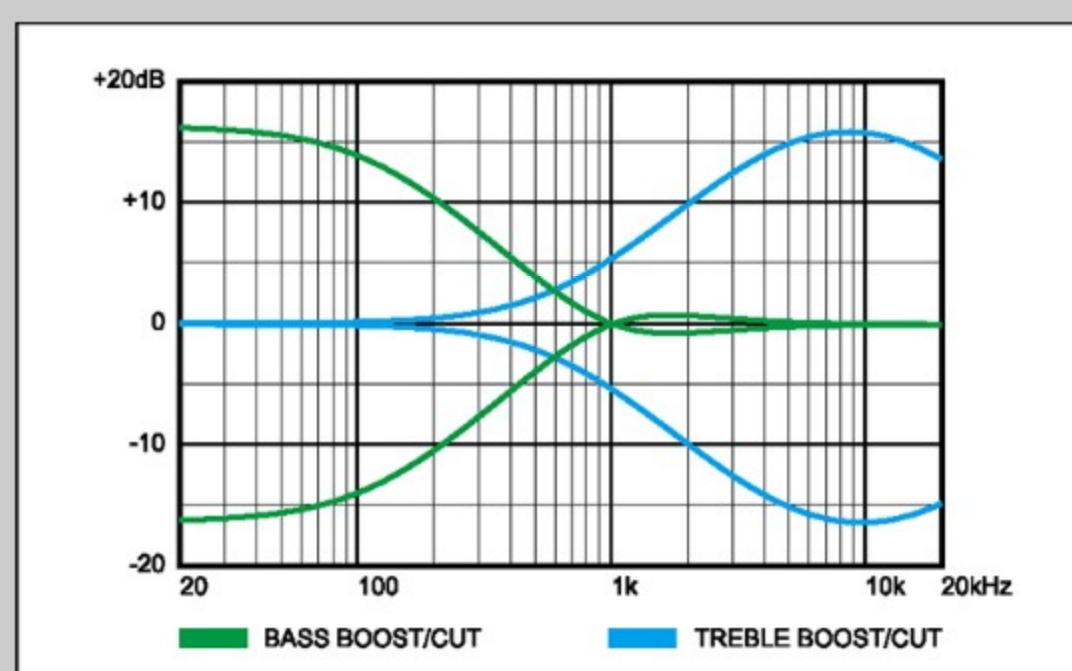

NECK DIMENSIONS

Scale :	889mm/35"
a : Width	54mm at NUT
b : Width	85mm at 24F
c : Thickness	20mm at 1F
d : Thickness	22mm at 12F
Radius :	950mmR

CONTROLS

FREQUENCY RESPONSE

OTHERS

Recommended Case WB200C