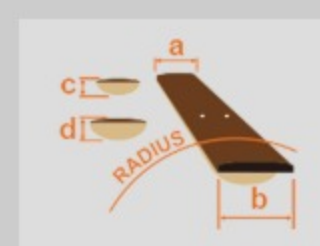

DTL : Deep Twilight Low Gloss

COLOR VARIATION :

SHARE :  

SPEC

SPEC

neck type	BTB6 / 5pc Maple/Walnut / neck-through
top/back/body	Poplar Burl top / Ash/Mahogany wing body
fretboard	Jatoba / Abalone dot inlay
fret	Medium Stainless Steel frets
bridge	MR5 bridge (17mm string spacing)
neck pickup	Bartolini® BH2 neck pickup (Passive)
bridge pickup	Bartolini® BH2 bridge pickup (Passive)
equaliser	Ibanez Custom Electronics 3-band EQ w/Mid frequency switch
hardware color	Cosmo black

NECK DIMENSIONS

Scale :	889mm/35"
a : Width	54mm at NUT
b : Width	85mm at 24F
c : Thickness	20mm at 1F
d : Thickness	22mm at 12F
Radius :	950mmR

CONTROLS

FREQUENCY RESPONSE

OTHERS

Recommended Case WB200C