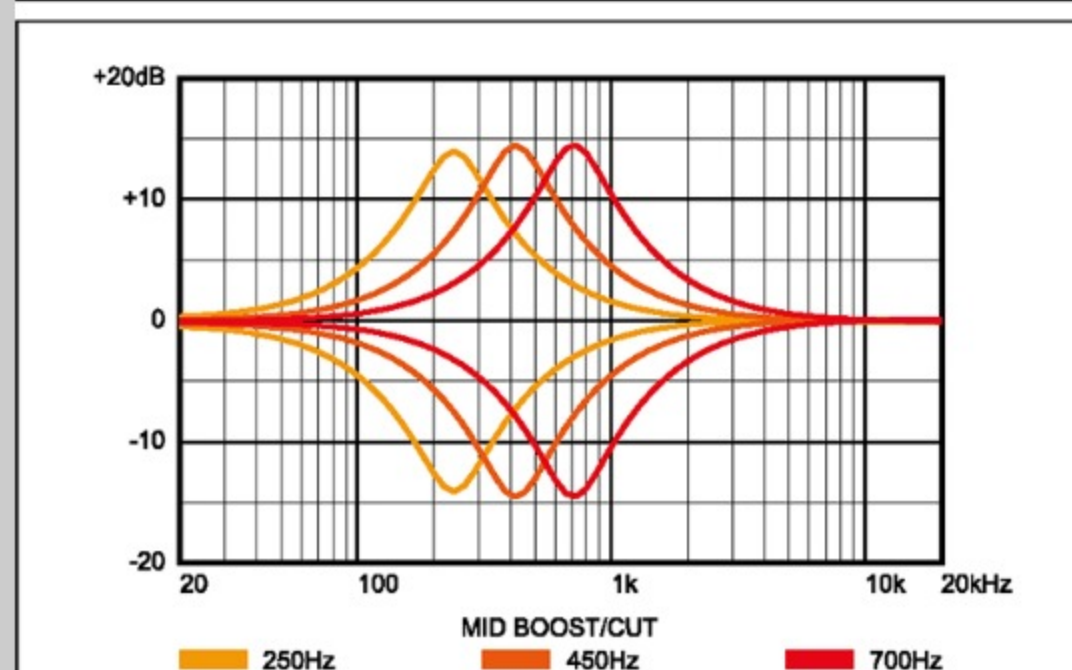

DTL : Deep Twilight Low Gloss

COLOR VARIATION :

SHARE :  

SPEC

SPEC

neck type	BTB6 / 5pc Maple/Walnut / neck-through
top/back/body	Poplar Burl top / Ash/Mahogany wing body
fretboard	Jatoba / Abalone dot inlay
fret	Medium Stainless Steel frets
bridge	MR5 bridge (17mm string spacing)
neck pickup	Bartolini® BH2 neck pickup (Passive)
bridge pickup	Bartolini® BH2 bridge pickup (Passive)
equaliser	Ibanez Custom Electronics 3-band EQ w/Mid frequency switch
hardware color	Cosmo black

NECK DIMENSIONS

Scale :	889mm/35"
a : Width	54mm at NUT
b : Width	85mm at 24F
c : Thickness	20mm at 1F
d : Thickness	22mm at 12F
Radius :	950mmR

CONTROLS

FREQUENCY RESPONSE

OTHERS

Recommended Case WB200C