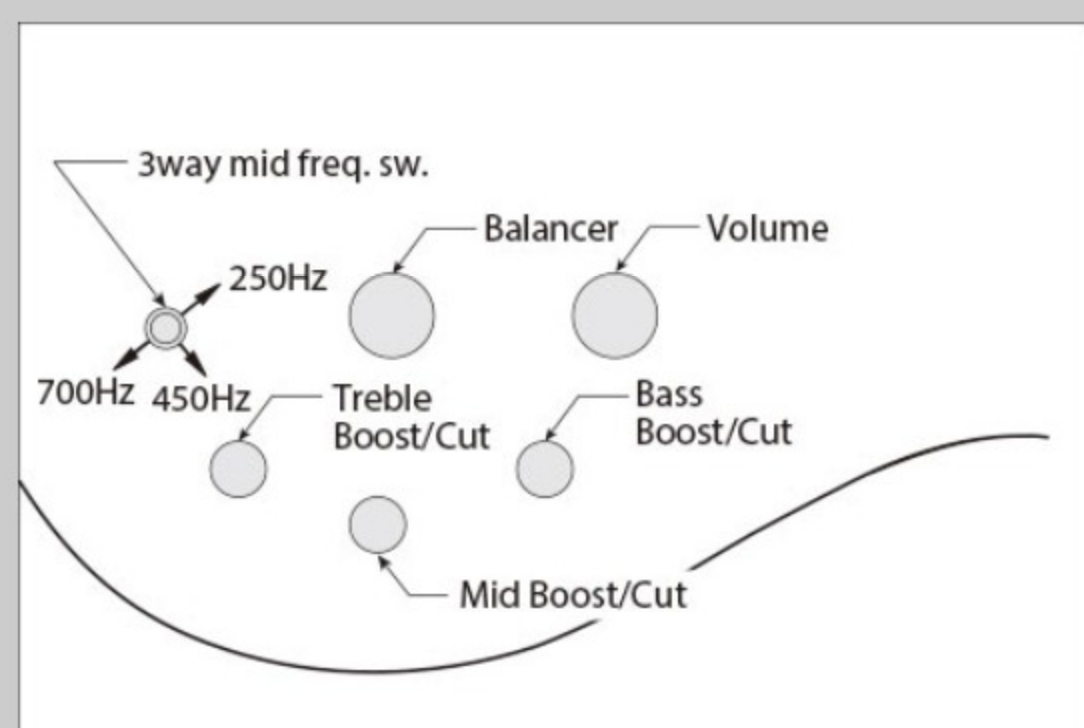

DTL : Deep Twilight Low Gloss

COLOR VARIATION :

SHARE :  

SPEC

SPEC

neck type	BTB6 / 5pc Maple/Walnut / neck-through
top/back/body	Poplar Burl top / Ash/Mahogany wing body
fretboard	Jatoba / Abalone dot inlay
fret	Medium Stainless Steel frets
bridge	MR5 bridge (17mm string spacing)
neck pickup	Bartolini® BH2 neck pickup (Passive)
bridge pickup	Bartolini® BH2 bridge pickup (Passive)
equaliser	Ibanez Custom Electronics 3-band EQ w/Mid frequency switch
hardware color	Cosmo black

NECK DIMENSIONS

Scale :	889mm/35"
a : Width	54mm at NUT
b : Width	85mm at 24F
c : Thickness	20mm at 1F
d : Thickness	22mm at 12F
Radius :	950mmR

CONTROLS

FREQUENCY RESPONSE

OTHERS

Recommended Case WB200C