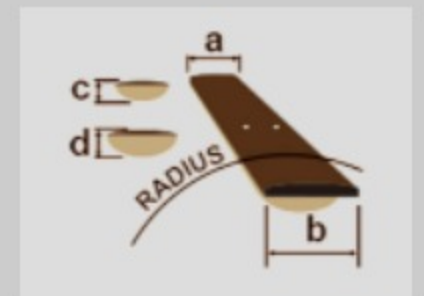

BTB

COLOR VARIATION :

WKL : Weathered Black Low Gloss

¥ 154,000 (本体価格 ¥ 140,000)

SHARE :

### SPEC

neck type	BTB5 / 5pc Maple/Walnut / neck-through w/Graphite reinforcement rods
top/back/body	Ash top / Ash/Okoume wing body
fretboard	Rosewood fretboard / Abalone dot inlay
fret	Medium stainless steel frets
number of frets	24 + zero fret
bridge	MR5 bridge
string space	19mm
neck pickup	Bartolini® BH2 neck pickup (Passive)
bridge pickup	Bartolini® BH2 bridge pickup (Passive)
equaliser	Ibanez Custom Electronics 3-band EQ w/Mid frequency switch
factory tuning	1G,2D,3A,4E,5B
strings	D'Addario® NYXL45130SL
string gauge	.045/.065/.080/.100/.130
hardware color	Black

### NECK DIMENSIONS

Scale :	889mm/35"
a : Width	47mm at NUT
b : Width	76mm at 24F
c : Thickness	20mm at 1F
d : Thickness	22mm at 12F
Radius :	400mmR

DESCRIPTION +