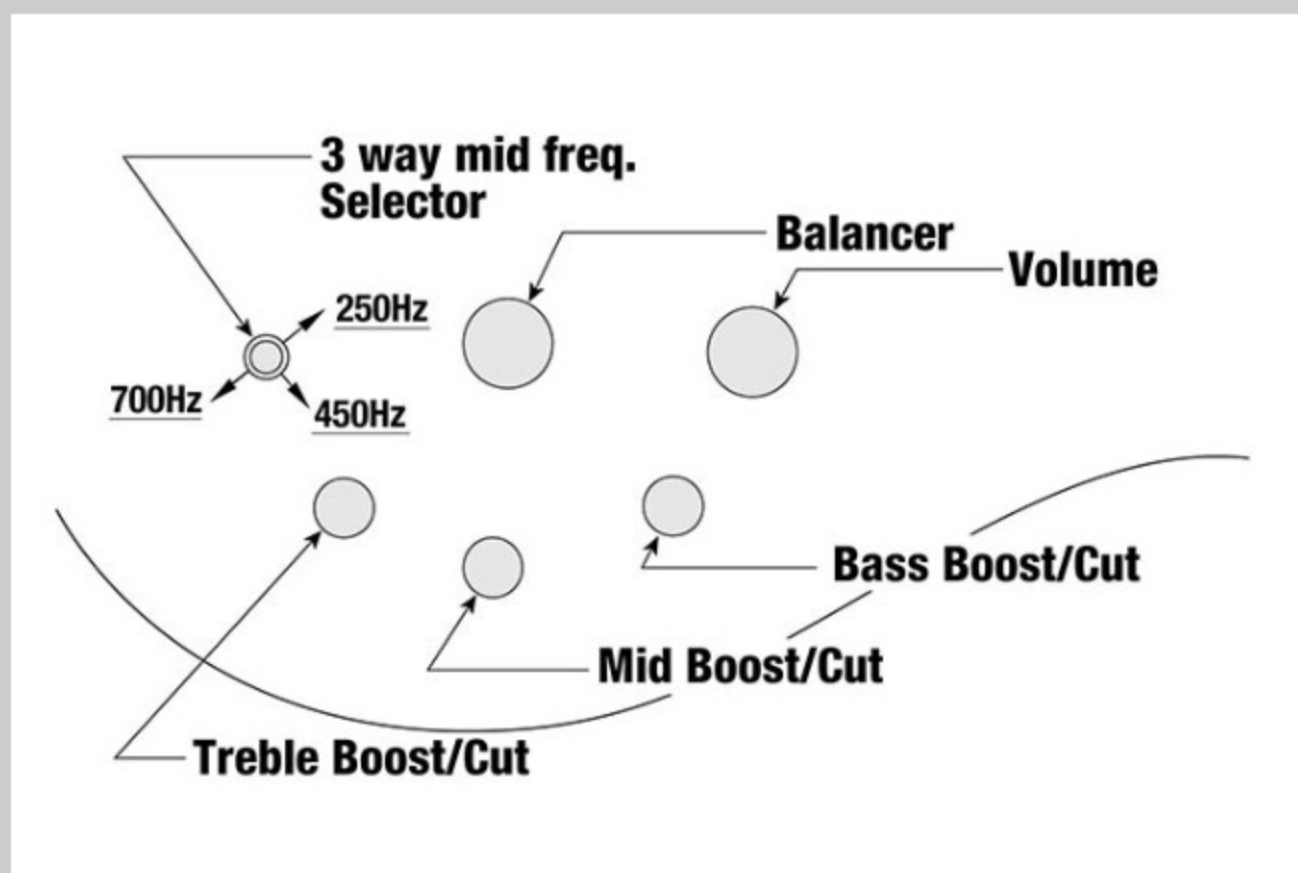

### SPEC

neck type	BTB5 / 5pc Maple/Walnut / neck-through w/Graphite reinforcement rods
top/back/body	Ash top / Ash/Okoume wing body
fretboard	Rosewood fretboard / Abalone dot inlay
fret	Medium stainless steel frets
number of frets	24 + zero fret
bridge	MR5 bridge
string space	19mm
neck pickup	Bartolini® BH2 neck pickup (Passive)
bridge pickup	Bartolini® BH2 bridge pickup (Passive)
equaliser	Ibanez Custom Electronics 3-band EQ w/Mid frequency switch
factory tuning	1G,2D,3A,4E,5B
strings	D'Addario® NYXL45130SL
string gauge	.045/.065/.080/.100/.130
hardware color	Black

### CONTROLS

DESCRIPTION

+