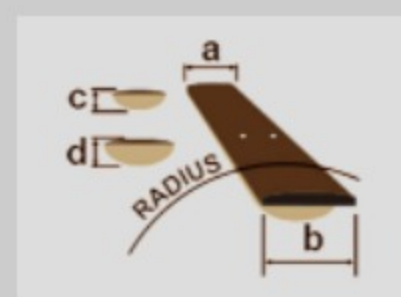

# BTB866SC

IBANEZ BASS  
WORKSHOP  
PROMOTING CONSCIOUSNESS TO REALITY

COLOR VARIATION :

WKL : Weathered Black Low Gloss

¥ 165,000 (本体価格 ¥ 150,000)

SHARE :

### SPEC

neck type	BTB6 / 5pc Maple/Walnut / neck-through w/Graphite reinforcement rods
top/back/body	Ash top / Ash/Okoume wing body
fretboard	Rosewood fretboard / Abalone dot inlay
fret	Medium stainless steel frets
number of frets	24 + zero fret
bridge	MR5 bridge
string space	17mm
neck pickup	Bartolini® BH2 neck pickup (Passive)
bridge pickup	Bartolini® BH2 bridge pickup (Passive)
equaliser	Ibanez Custom Electronics 3-band EQ w/Mid frequency switch
factory tuning	1C,2G,3D,4A,5E,6B
strings	D'Addario® NYXL32130SL
string gauge	.032/.045/.065/.080/.100/.130
hardware color	Black

### NECK DIMENSIONS

Scale :	889mm/35"
a : Width	54mm at NUT
b : Width	85mm at 24F
c : Thickness	20mm at 1F
d : Thickness	22mm at 12F
Radius :	950mmR

DESCRIPTION +