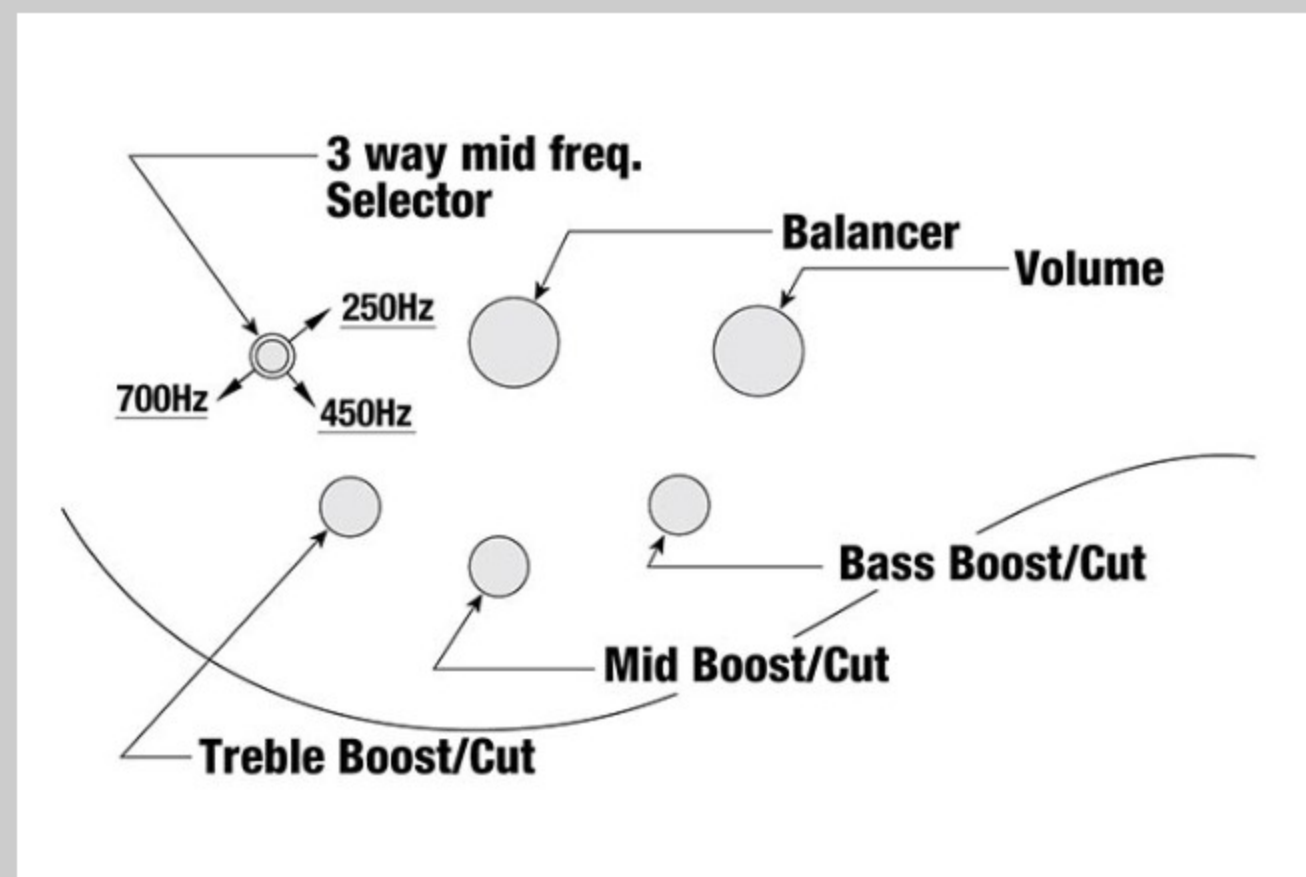

### SPEC

neck type	BTB6 / 5pc Maple/Walnut / neck-through w/Graphite reinforcement rods
top/back/body	Ash top / Ash/Okoume wing body
fretboard	Rosewood fretboard / Abalone dot inlay
fret	Medium stainless steel frets
number of frets	24 + zero fret
bridge	MR5 bridge
string space	17mm
neck pickup	Bartolini® BH2 neck pickup (Passive)
bridge pickup	Bartolini® BH2 bridge pickup (Passive)
equaliser	Ibanez Custom Electronics 3-band EQ w/Mid frequency switch
factory tuning	1C,2G,3D,4A,5E,6B
strings	D'Addario® NYXL32130SL
string gauge	.032/.045/.065/.080/.100/.130
hardware color	Black

### CONTROLS

DESCRIPTION +