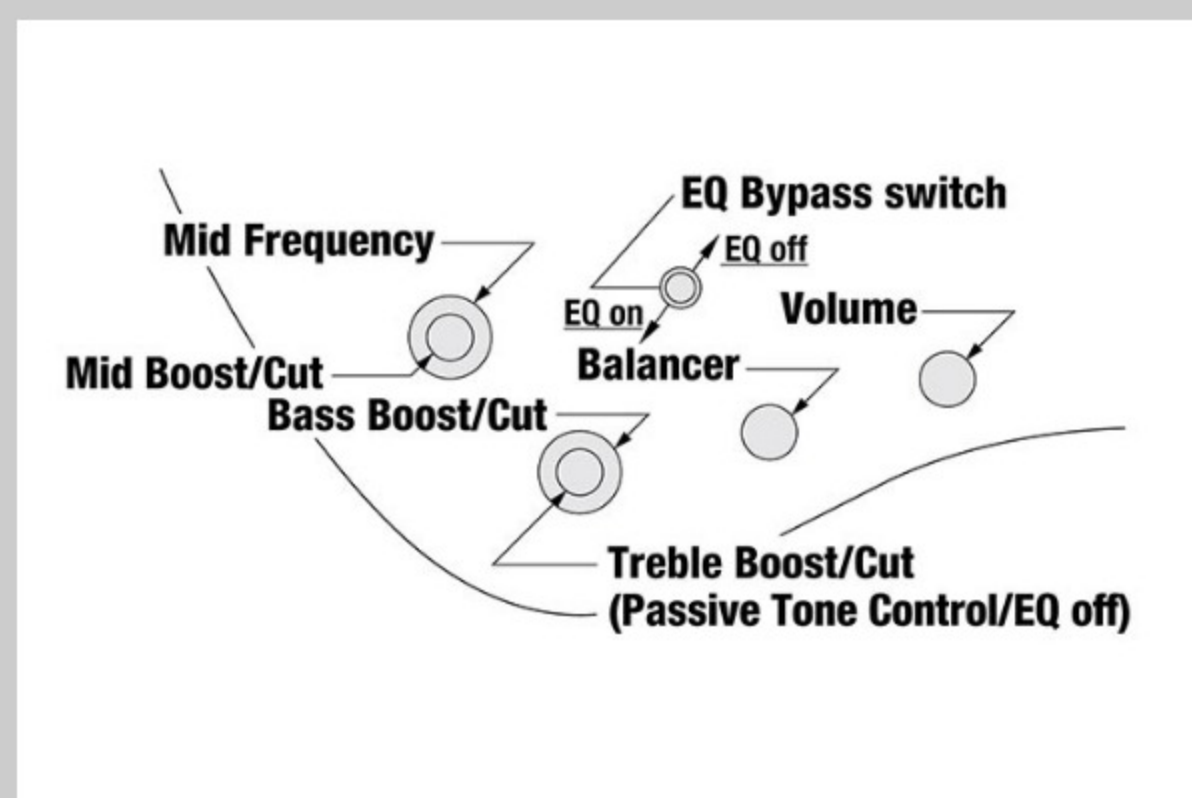

### SPECS

neck type	EHB5 / 5pc Roasted Maple/Walnut neck w/Graphite reinforcement rods
top/back/body	American Basswood body
fretboard	Richlite fretboard
fret	Fretless
bridge	MR5HS bridge
string space	18mm
neck pickup	Bartolini® BH2 neck pickup (Passive)
bridge pickup	Bartolini® BH2 bridge pickup (Passive)
equaliser	Vari-mid 3-band EQ w/EQ bypass switch (passive tone control on treble pot)
factory tuning	1G,2D,3A,4E,5B
strings	D'Addario® EXL165 + .130
string gauge	.045/.065/.085/.105/.130
hardware color	Black

### CONTROLS

DESCRIPTION +