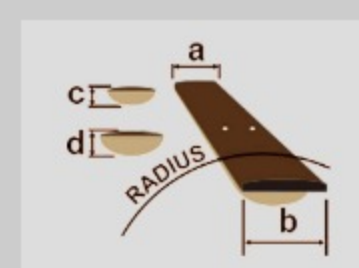

### SPECS

neck type	EHB5 / 5pc Roasted Maple/Walnut neck w/Graphite reinforcement rods
top/back/body	American Basswood body
fretboard	Richlite fretboard
fret	Fretless
bridge	MR5HS bridge
string space	18mm
neck pickup	Bartolini® BH2 neck pickup (Passive)
bridge pickup	Bartolini® BH2 bridge pickup (Passive)
equaliser	Vari-mid 3-band EQ w/EQ bypass switch (passive tone control on treble pot)
factory tuning	1G,2D,3A,4E,5B
strings	D'Addario® EXL165 + .130
string gauge	.045/.065/.085/.105/.130
hardware color	Black

### NECK DIMENSIONS

Scale :	864mm/34"
a : Width	45mm at NUT
b : Width	74mm at 22F
c : Thickness	19.5mm at 1F
d : Thickness	21.5mm at 12F
Radius :	500mmR

DESCRIPTION +