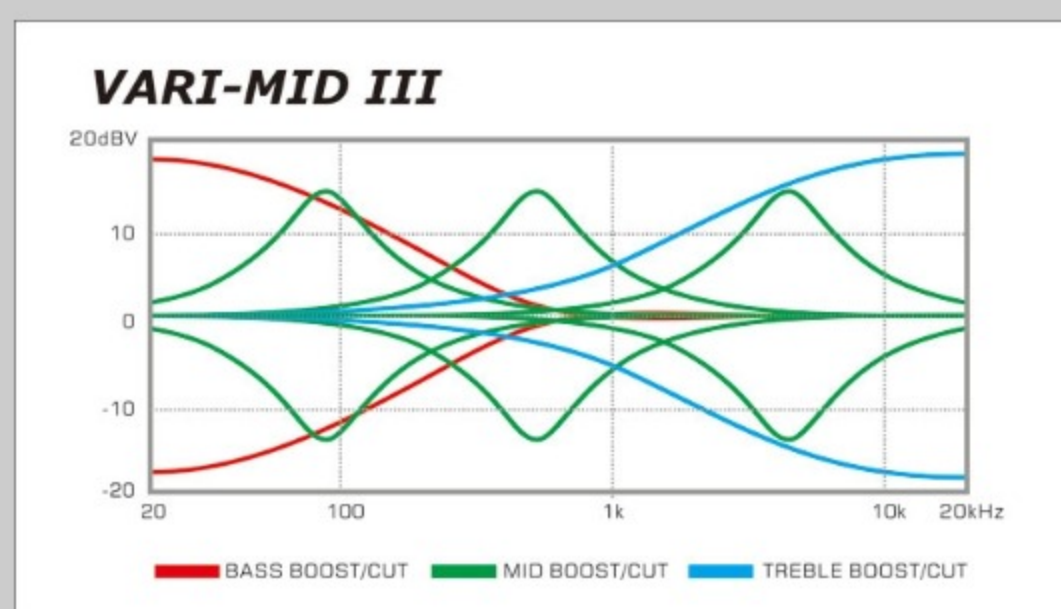

NECK DIMENSIONS

Scale :	864mm/34"
a : Width	41mm at NUT
b : Width	64mm at 24F
c : Thickness	19.5mm at 1F
d : Thickness	21.5mm at 12F
Radius :	500mmR

CONTROLS

FREQUENCY RESPONSE

OTHERS

Recommended Case	WB250C
Gig bag included	
Luminescent side dot inlay	
Schaller S-Locks strap lock pins	
Ibanez custom headpieces	