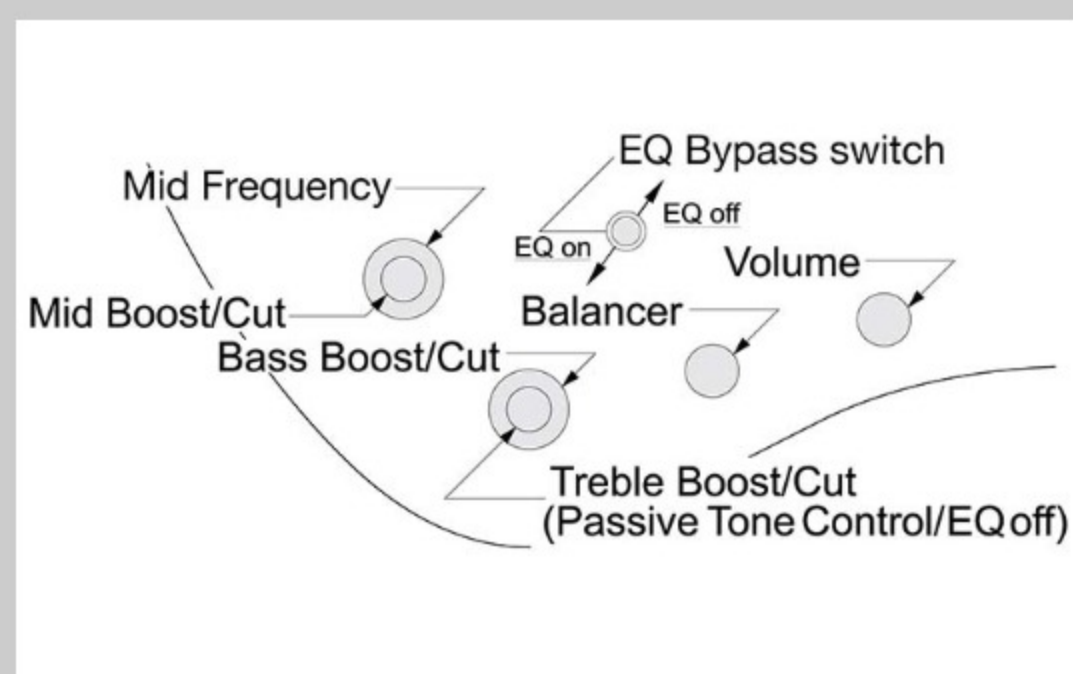

EHB1500

IBANEZ BASS
WORKSHOP
FROM CONCEPT TO REALITY

DEF : Dragon Eye Burst Flat

COLOR VARIATION :

SHARE : [f](#) [t](#)

SPEC

SPEC

neck type	EHB4 / 9pc Pangapanga/Walnut neck w/Graphite reinforcement rods
top/back/body	Poplar Burl top / Selected light weight African Mahogany body
fretboard	Bound Panga Panga fretboard / Abalone off-set dot inlay
fret	Medium Stainless Steel frets
number of frets	24
bridge	MR5HS bridge
string space	19mm
neck pickup	Nordstrand™ Custom Big Split neck pickup (Passive)
bridge pickup	Nordstrand™ Custom Big Split bridge pickup (Passive)
equaliser	Vari-mid 3-band EQ w/ EQ bypass switch (passive tone control on treble pot)
factory tuning	1G,2D,3A,4E
strings	D'Addario® EXL165
string gauge	.045/.065/.085/.105
hardware color	Black

NECK DIMENSIONS

Scale :	864mm/34"
a : Width	41mm at NUT
b : Width	64mm at 24F
c : Thickness	19.5mm at 1F
d : Thickness	21.5mm at 12F
Radius :	500mmR

CONTROLS

FREQUENCY RESPONSE

OTHERS

Recommended Case	WB250C
Gig bag included	
Luminescent side dot inlay	
Schaller S-Locks strap lock pins	
Ibanez custom headpieces	