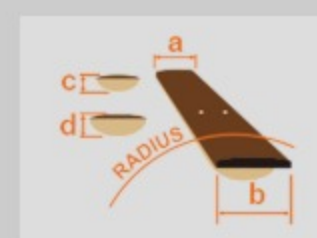

EHB1500

IBANEZ BASS
WORKSHOP
FROM CONCEPT TO REALITY

DEF : Dragon Eye Burst Flat

COLOR VARIATION :

SHARE : [f](#) [t](#)

SPEC

SPEC

neck type	EHB4 / 9pc Pangapanga/Walnut neck w/Graphite reinforcement rods
top/back/body	Poplar Burl top / Selected light weight African Mahogany body
fretboard	Bound Panga Panga fretboard / Abalone off-set dot inlay
fret	Medium Stainless Steel frets
number of frets	24
bridge	MR5HS bridge
string space	19mm
neck pickup	Nordstrand™ Custom Big Split neck pickup (Passive)
bridge pickup	Nordstrand™ Custom Big Split bridge pickup (Passive)
equaliser	Vari-mid 3-band EQ w/ EQ bypass switch (passive tone control on treble pot)
factory tuning	1G,2D,3A,4E
strings	D'Addario® EXL165
string gauge	.045/.065/.085/.105
hardware color	Black

NECK DIMENSIONS

Scale :	864mm/34"
a : Width	41mm at NUT
b : Width	64mm at 24F
c : Thickness	19.5mm at 1F
d : Thickness	21.5mm at 12F
Radius :	500mmR

CONTROLS

FREQUENCY RESPONSE

OTHERS

Recommended Case	WB250C
Gig bag included	
Luminescent side dot inlay	
Schaller S-Locks strap lock pins	
Ibanez custom headpieces	