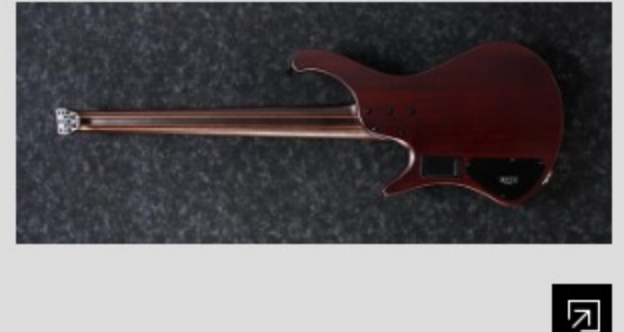

EHB1505

IBANEZ BASS
WORKSHOP
FROM CONCEPT TO REALITY

COLOR VARIATION : 

DEF : Dragon Eye Burst Flat

SPEC

SPECS

neck type	EHB5 / 9pc Pangapanga/Walnut neck w/Graphite reinforcement rods
top/back/body	Poplar Burl top / Selected light weight African Mahogany body
fretboard	Bound Panga Panga fretboard / Off-set Abalone dot inlay
fret	Medium Stainless Steel frets
number of frets	24
bridge	MR5HS bridge
string space	18mm
neck pickup	Nordstrand™ Custom Big Split neck pickup (Passive)
bridge pickup	Nordstrand™ Custom Big Split bridge pickup (Passive)
equaliser	Vari-mid 3-band EQ w/ EQ bypass switch (passive tone control on treble pot)
factory tuning	1G,2D,3A,4E,5B
strings	D'Addario® EXL165 + .130
string gauge	.045/.065/.085/.105/.130
hardware color	Black

NECK DIMENSIONS

Scale :	864mm/34"
a : Width	45mm at NUT
b : Width	74mm at 24F
c : Thickness	19.5mm at 1F
d : Thickness	21.5mm at 12F
Radius :	500mmR

DESCRIPTION +

CONTROLS

DESCRIPTION

+

FREQUENCY RESPONSE

DESCRIPTION

+

OTHER FEATURES

Recommended Case MRB350C