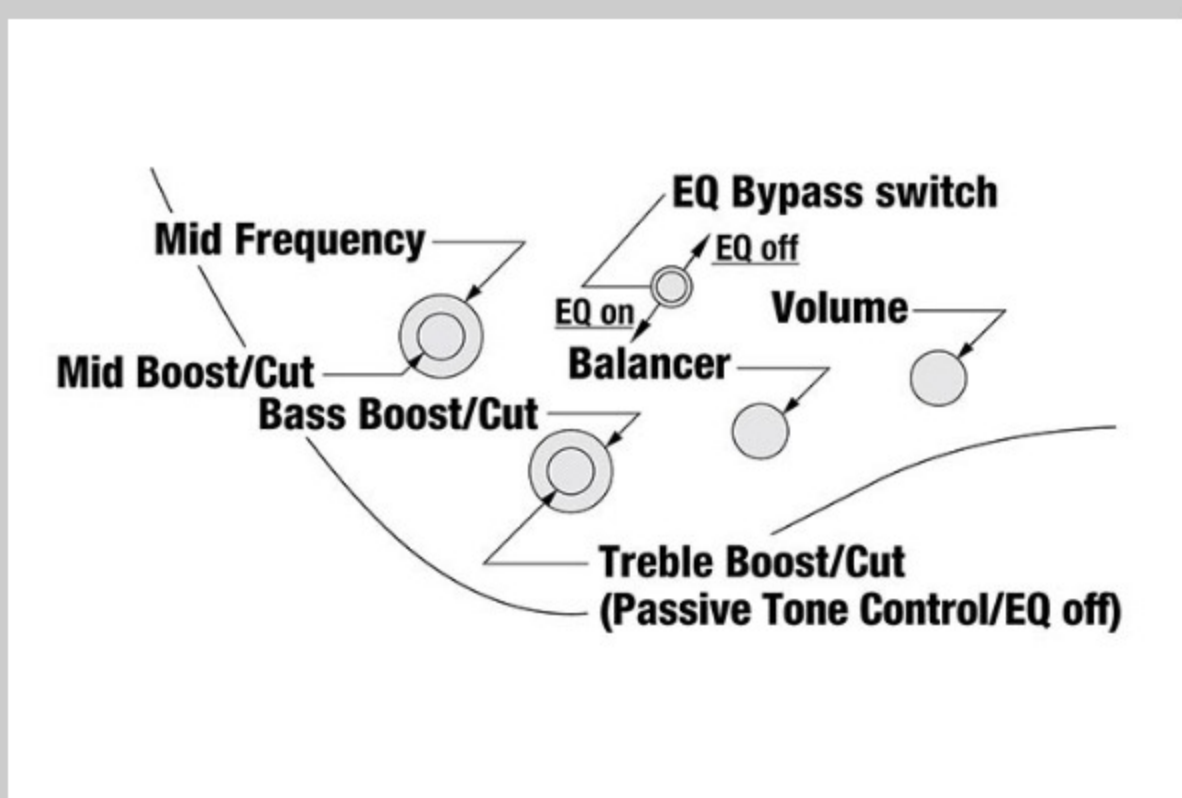

EHB1505

IBANEZ BASS
WORKSHOP
FROM CONCEPT TO REALITY

COLOR VARIATION : 

DEF : Dragon Eye Burst Flat

SPEC

SPECS

neck type	EHB5 / 9pc Pangapanga/Walnut neck w/Graphite reinforcement rods
top/back/body	Poplar Burl top / Selected light weight African Mahogany body
fretboard	Bound Panga Panga fretboard / Off-set Abalone dot inlay
fret	Medium Stainless Steel frets
number of frets	24
bridge	MR5HS bridge
string space	18mm
neck pickup	Nordstrand™ Custom Big Split neck pickup (Passive)
bridge pickup	Nordstrand™ Custom Big Split bridge pickup (Passive)
equaliser	Vari-mid 3-band EQ w/ EQ bypass switch (passive tone control on treble pot)
factory tuning	1G,2D,3A,4E,5B
strings	D'Addario® EXL165 + .130
string gauge	.045/.065/.085/.105/.130
hardware color	Black

NECK DIMENSIONS

Scale :	864mm/34"
a : Width	45mm at NUT
b : Width	74mm at 24F
c : Thickness	19.5mm at 1F
d : Thickness	21.5mm at 12F
Radius :	500mmR

DESCRIPTION +

CONTROLS

DESCRIPTION

+

FREQUENCY RESPONSE

DESCRIPTION

+

OTHER FEATURES

Recommended Case MRB350C