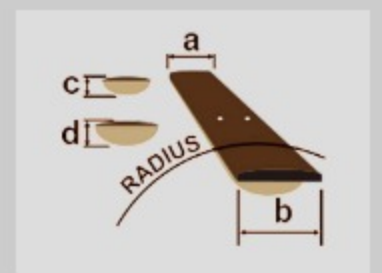

EHB1505

IBANEZ BASS
WORKSHOP
FROM CONCEPT TO REALITY

COLOR VARIATION : 

DEF : Dragon Eye Burst Flat

SPEC

SPECS

neck type	EHB5 / 9pc Pangapanga/Walnut neck w/Graphite reinforcement rods
top/back/body	Poplar Burl top / Selected light weight African Mahogany body
fretboard	Bound Panga Panga fretboard / Off-set Abalone dot inlay
fret	Medium Stainless Steel frets
number of frets	24
bridge	MR5HS bridge
string space	18mm
neck pickup	Nordstrand™ Custom Big Split neck pickup (Passive)
bridge pickup	Nordstrand™ Custom Big Split bridge pickup (Passive)
equaliser	Vari-mid 3-band EQ w/ EQ bypass switch (passive tone control on treble pot)
factory tuning	1G,2D,3A,4E,5B
strings	D'Addario® EXL165 + .130
string gauge	.045/.065/.085/.105/.130
hardware color	Black

NECK DIMENSIONS

Scale :	864mm/34"
a : Width	45mm at NUT
b : Width	74mm at 24F
c : Thickness	19.5mm at 1F
d : Thickness	21.5mm at 12F
Radius :	500mmR

DESCRIPTION +

CONTROLS

DESCRIPTION

+

FREQUENCY RESPONSE

DESCRIPTION