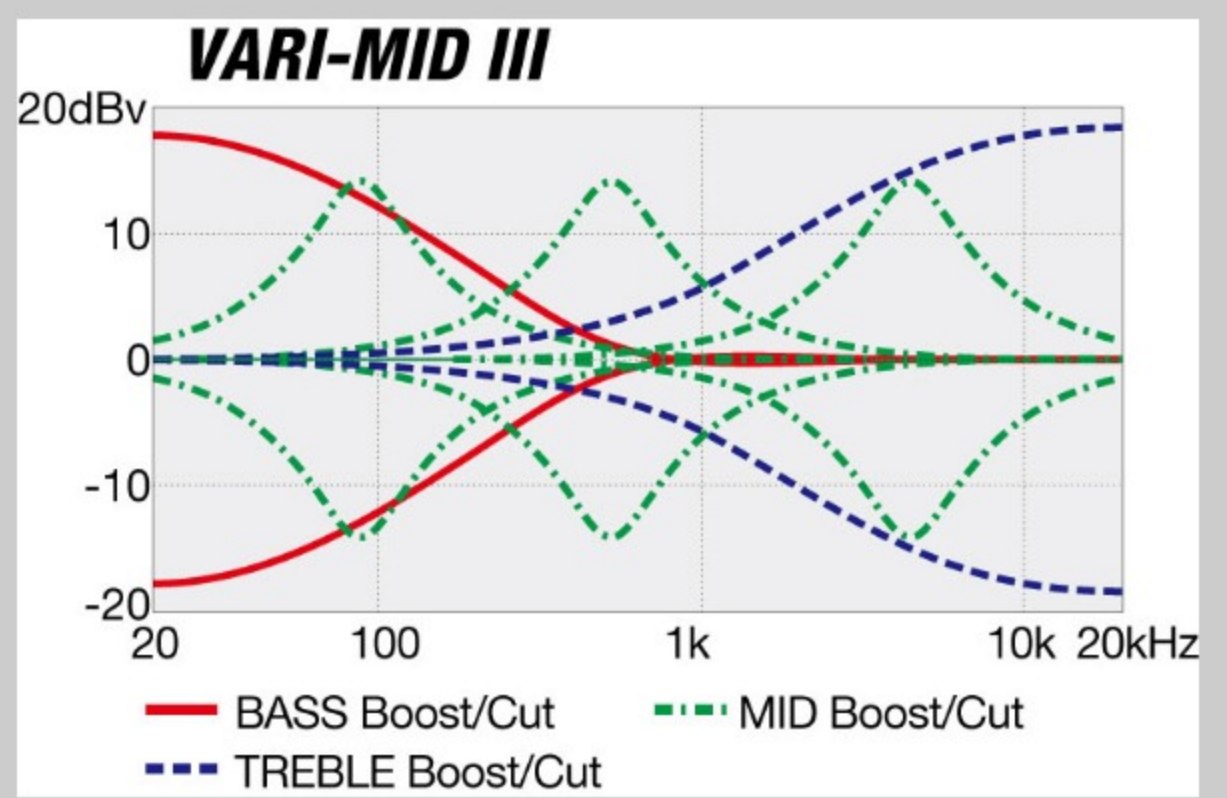

NECK DIMENSIONS

Scale :	864mm/34"
a : Width	45mm at NUT
b : Width	74mm at 24F
c : Thickness	19.5mm at 1F
d : Thickness	21.5mm at 12F
Radius :	500mmR

DESCRIPTION +

CONTROLS

DESCRIPTION

+

FREQUENCY RESPONSE

DESCRIPTION