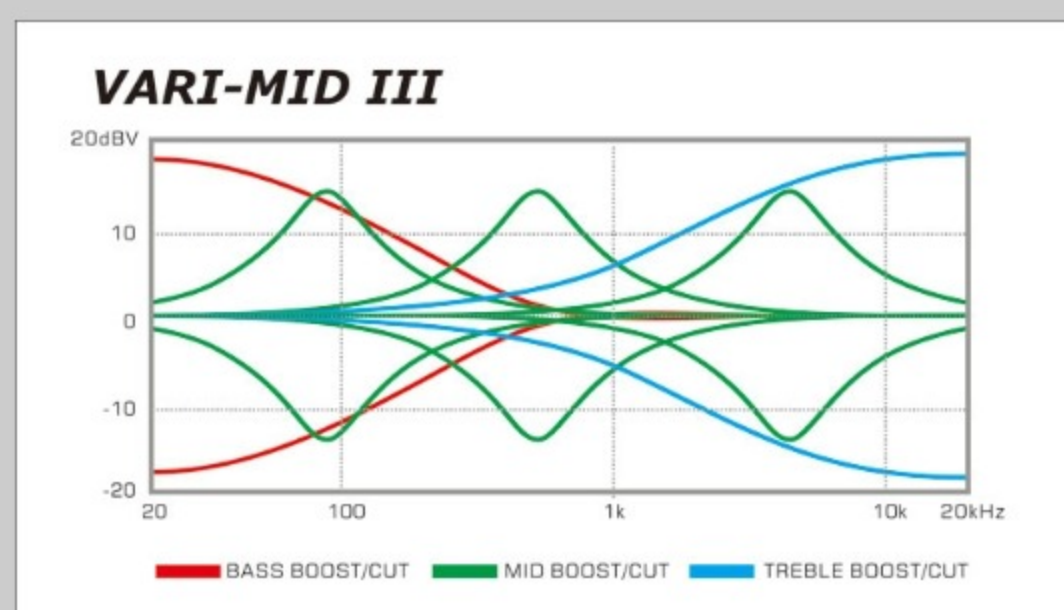

NECK DIMENSIONS

Scale :	889mm/35" - 838mm/33"
a : Width	45mm at NUT
b : Width	74mm at 24F
c : Thickness	19.5mm at 1F
d : Thickness	21.5mm at 12F
Radius :	500mmR

CONTROLS

FREQUENCY RESPONSE

OTHERS

Recommended Case	WB250C
Gig bag included	
Luminescent side dot inlay	
Schaller S-Locks strap lock pins	
Ibanez custom headpieces	