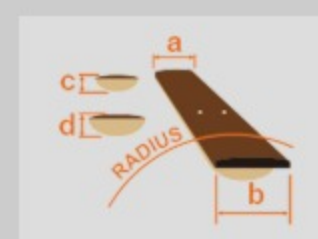

PLF : Pacific Blue Burst Flat

COLOR VARIATION :

SHARE :

SPEC

SPEC

neck type	EHB5 / 9pc Pangapanga/Walnut neck w/Graphite reinforcement rods
top/back/body	Poplar Burl top / Selected light weight African Mahogany body
fretboard	Bound Panga Panga fretboard / Abalone off-set dot inlay
fret	Medium Stainless Steel frets
number of frets	24
bridge	MR5HS bridge
string space	18mm
neck pickup	Nordstrand™ Custom Big Split neck pickup (Passive)
bridge pickup	Nordstrand™ Custom Big Split bridge pickup (Passive)
equaliser	Vari-mid 3-band EQ w/ EQ bypass switch (passive tone control on treble pot)
factory tuning	1G,2D,3A,4E,5B
strings	D'Addario® EXL170-5SL
string gauge	.045/.065/.080/.100/.130
hardware color	Black

NECK DIMENSIONS

Scale :	889mm/35" - 838mm/33"
a : Width	45mm at NUT
b : Width	74mm at 24F
c : Thickness	19.5mm at 1F
d : Thickness	21.5mm at 12F
Radius :	500mmR

CONTROLS

FREQUENCY RESPONSE

OTHERS

Recommended Case	WB250C
Gig bag included	
Luminescent side dot inlay	
Schaller S-Locks strap lock pins	
Ibanez custom headpieces	