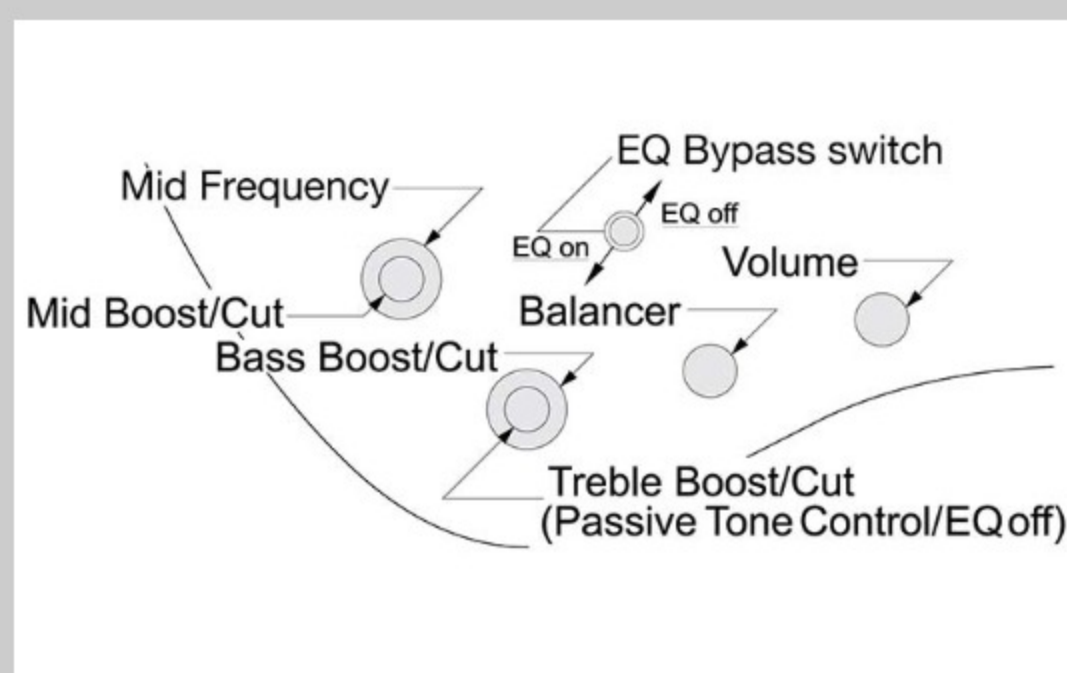

PLF : Pacific Blue Burst Flat

COLOR VARIATION :

SHARE :

SPEC

SPEC

neck type	EHB5 / 9pc Pangapanga/Walnut neck w/Graphite reinforcement rods
top/back/body	Poplar Burl top / Selected light weight African Mahogany body
fretboard	Bound Panga Panga fretboard / Abalone off-set dot inlay
fret	Medium Stainless Steel frets
number of frets	24
bridge	MR5HS bridge
string space	18mm
neck pickup	Nordstrand™ Custom Big Split neck pickup (Passive)
bridge pickup	Nordstrand™ Custom Big Split bridge pickup (Passive)
equaliser	Vari-mid 3-band EQ w/ EQ bypass switch (passive tone control on treble pot)
factory tuning	1G,2D,3A,4E,5B
strings	D'Addario® EXL170-5SL
string gauge	.045/.065/.080/.100/.130
hardware color	Black

NECK DIMENSIONS

Scale :	889mm/35" - 838mm/33"
a : Width	45mm at NUT
b : Width	74mm at 24F
c : Thickness	19.5mm at 1F
d : Thickness	21.5mm at 12F
Radius :	500mmR

CONTROLS

FREQUENCY RESPONSE

OTHERS

Recommended Case	WB250C
Gig bag included	
Luminescent side dot inlay	
Schaller S-Locks strap lock pins	
Ibanez custom headpieces	