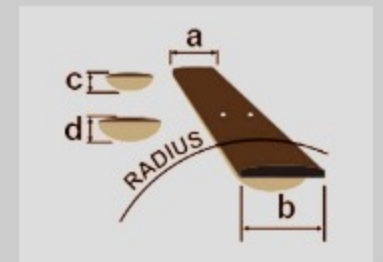

EHB1505MS

IBANEZ BASS
WORKSHOP
FROM CONCEPT TO REALITY

EHB

COLOR VARIATION :

PLF : Pacific Blue Burst Flat

SPEC

SPECS

neck type	EHB5 / 9pc Pangapanga/Walnut neck w/Graphite reinforcement rods
top/back/body	Poplar Burl top / Selected light weight African Mahogany body
fretboard	Bound Panga Panga fretboard / Off-set Abalone dot inlay
fret	Medium Stainless Steel frets
number of frets	24
bridge	MR5HS bridge
string space	18mm
neck pickup	Nordstrand™ Custom Big Split neck pickup (Passive)
bridge pickup	Nordstrand™ Custom Big Split bridge pickup (Passive)
equaliser	Vari-mid 3-band EQ w/ EQ bypass switch (passive tone control on treble pot)
factory tuning	1G,2D,3A,4E,5B
strings	D'Addario® EXL170-5SL
string gauge	.045/.065/.080/.100/.130
hardware color	Black

NECK DIMENSIONS

Scale :	889mm/35" - 838mm/33"
a : Width	45mm at NUT
b : Width	74mm at 24F
c : Thickness	19.5mm at 1F
d : Thickness	21.5mm at 12F
Radius :	500mmR

DESCRIPTION +

CONTROLS

DESCRIPTION

+

FREQUENCY RESPONSE