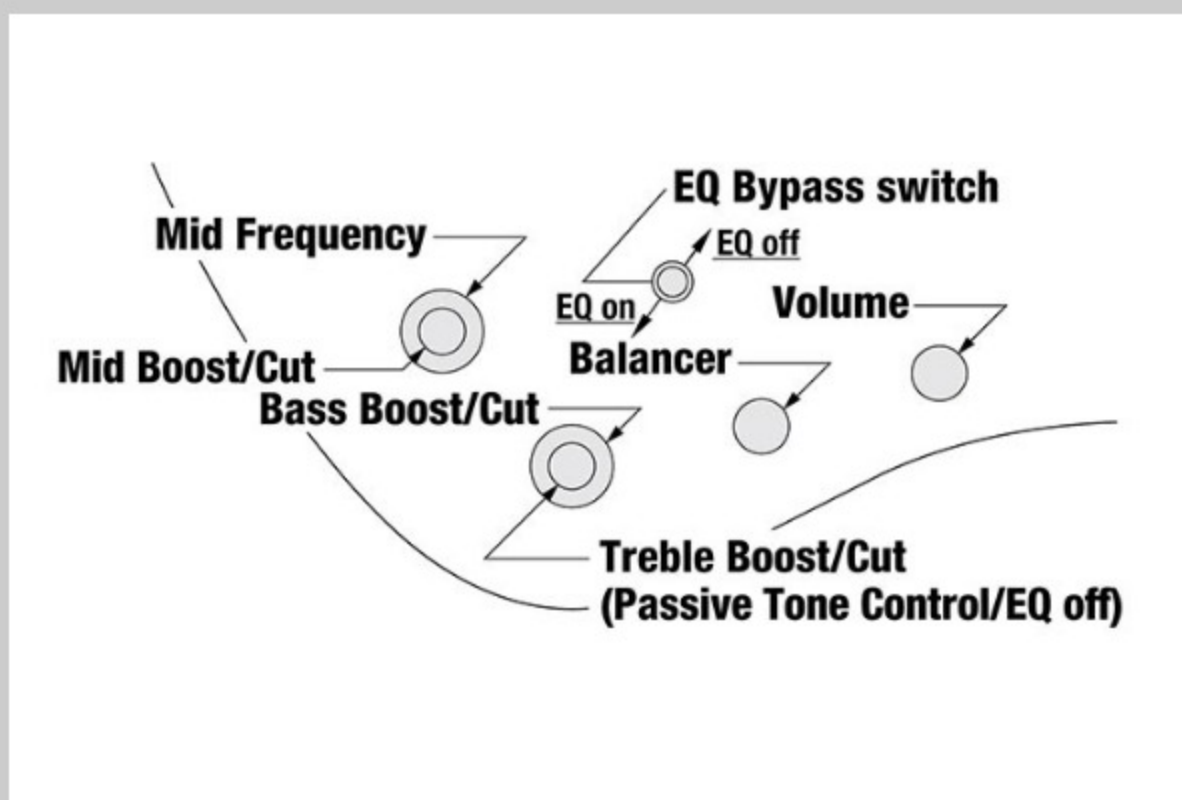

EHB1505MS

IBANEZ BASS
WORKSHOP
FROM CONCEPT TO REALITY

EHB

COLOR VARIATION :

PLF : Pacific Blue Burst Flat

SPEC

SPECS

neck type	EHB5 / 9pc Pangapanga/Walnut neck w/Graphite reinforcement rods
top/back/body	Poplar Burl top / Selected light weight African Mahogany body
fretboard	Bound Panga Panga fretboard / Off-set Abalone dot inlay
fret	Medium Stainless Steel frets
number of frets	24
bridge	MR5HS bridge
string space	18mm
neck pickup	Nordstrand™ Custom Big Split neck pickup (Passive)
bridge pickup	Nordstrand™ Custom Big Split bridge pickup (Passive)
equaliser	Vari-mid 3-band EQ w/ EQ bypass switch (passive tone control on treble pot)
factory tuning	1G,2D,3A,4E,5B
strings	D'Addario® EXL170-5SL
string gauge	.045/.065/.080/.100/.130
hardware color	Black

NECK DIMENSIONS

Scale :	889mm/35" - 838mm/33"
a : Width	45mm at NUT
b : Width	74mm at 24F
c : Thickness	19.5mm at 1F
d : Thickness	21.5mm at 12F
Radius :	500mmR

DESCRIPTION +

CONTROLS

DESCRIPTION

+

FREQUENCY RESPONSE