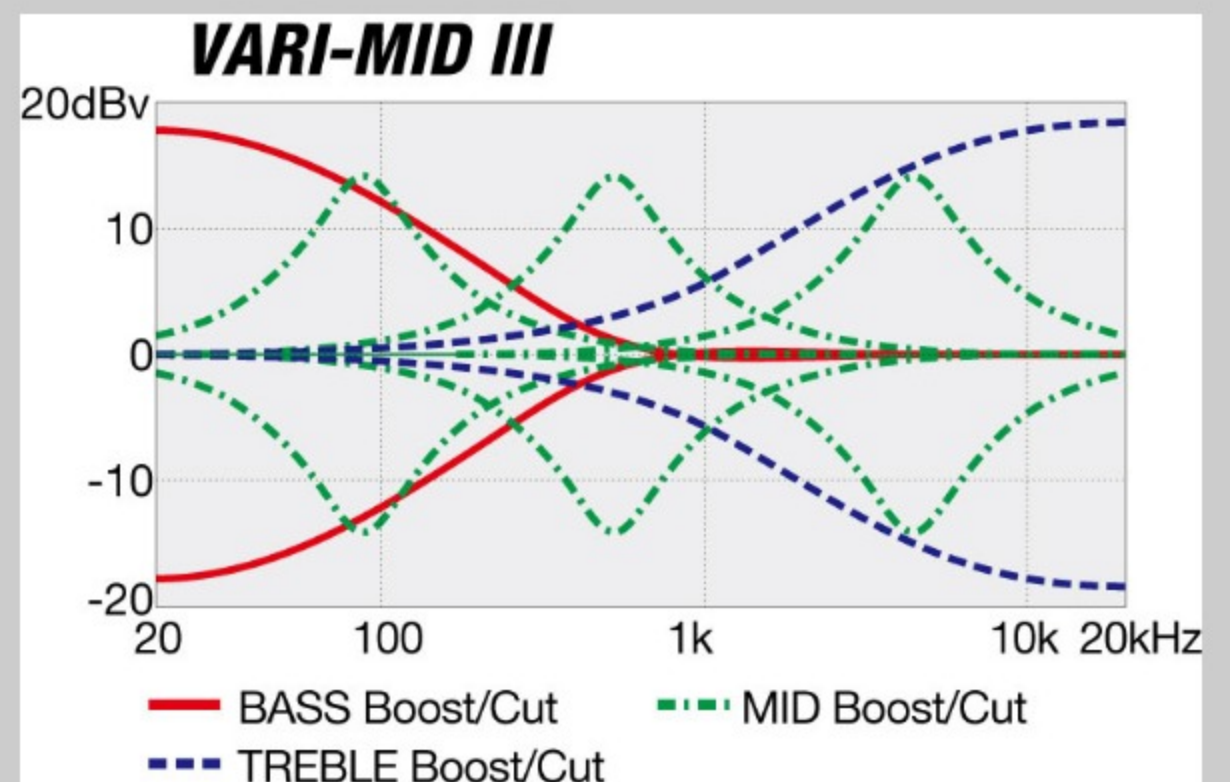

NECK DIMENSIONS

Scale :	889mm/35" - 838mm/33"
a : Width	45mm at NUT
b : Width	74mm at 24F
c : Thickness	19.5mm at 1F
d : Thickness	21.5mm at 12F
Radius :	500mmR

DESCRIPTION +

CONTROLS

DESCRIPTION

+

FREQUENCY RESPONSE