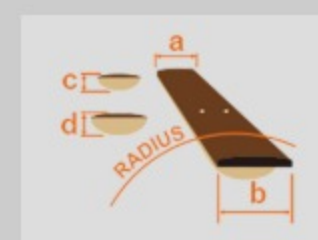

BIF : Black Ice Flat

COLOR VARIATION :

SHARE : [f](#) [t](#)

### SPEC

neck type	EHB6 / 9pc Pangapanga/Walnut neck w/Graphite reinforcement rods
top/back/body	Poplar Burl top / Selected light weight African Mahogany body
fretboard	Bound Panga Panga fretboard / Abalone off-set dot inlay
fret	Medium Stainless Steel frets
number of frets	24
bridge	MR5HS bridge
string space	17mm
neck pickup	Nordstrand™ Custom Big Split neck pickup (Passive)
bridge pickup	Nordstrand™ Custom Big Split bridge pickup (Passive)
equaliser	Vari-mid 3-band EQ w/ EQ bypass switch (passive tone control on treble pot)
factory tuning	1C,2G,3D,4A,5E,6B
strings	D'Addario® EXL170-5SL + 0.32
string gauge	.032/.045/.065/.080/.100/.130
hardware color	Black

### NECK DIMENSIONS

Scale :	889mm/35" - 825.5mm/32.5"
a : Width	54mm at NUT
b : Width	87mm at 24F
c : Thickness	19.5mm at 1F
d : Thickness	21.5mm at 12F
Radius :	950mmR