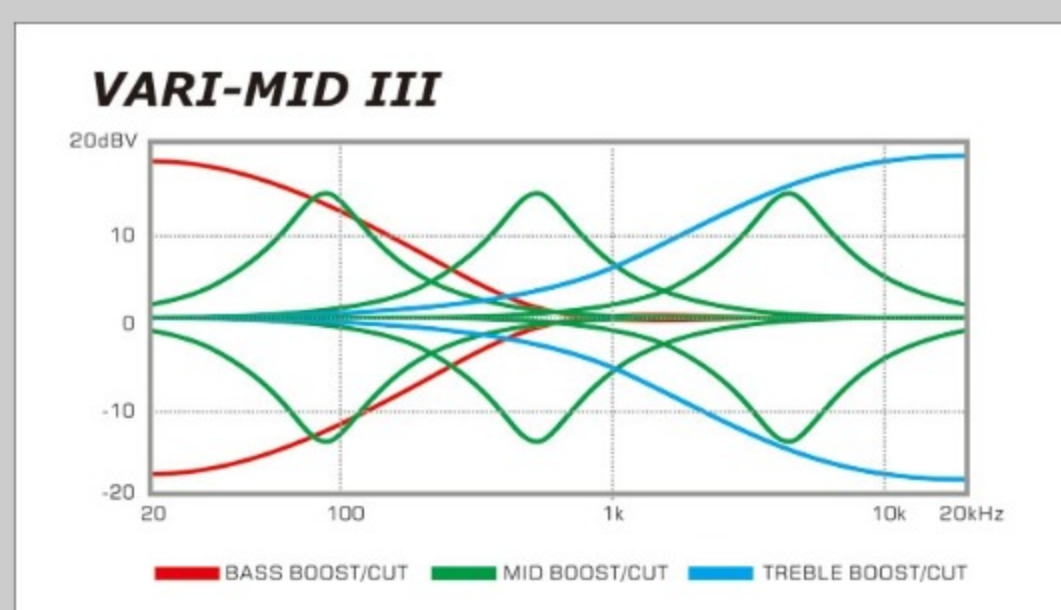

FREQUENCY RESPONSE

OTHERS

Recommended Case	WB250C
Gig bag included	
Luminescent side dot inlay	
Schaller S-Locks strap lock pins	
Ibanez custom headpieces