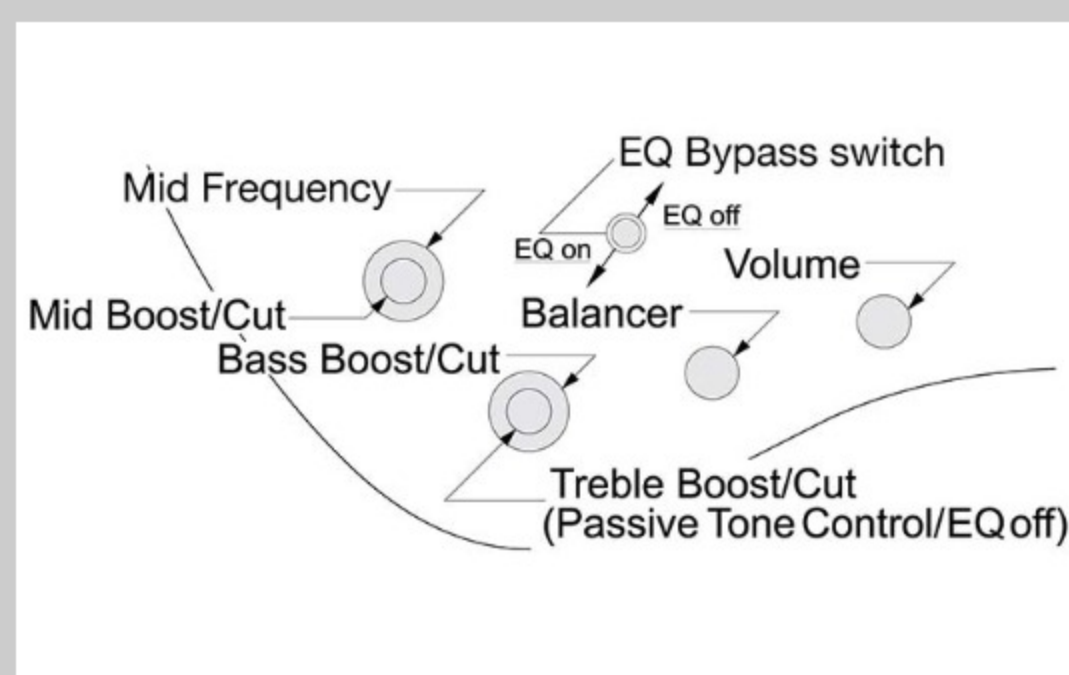

BIF : Black Ice Flat

COLOR VARIATION :

SHARE : [f](#) [t](#)

SPEC

SPEC

neck type	EHB6 / 9pc Pangapanga/Walnut neck w/Graphite reinforcement rods
top/back/body	Poplar Burl top / Selected light weight African Mahogany body
fretboard	Bound Panga Panga fretboard / Abalone off-set dot inlay
fret	Medium Stainless Steel frets
number of frets	24
bridge	MR5HS bridge
string space	17mm
neck pickup	Nordstrand™ Custom Big Split neck pickup (Passive)
bridge pickup	Nordstrand™ Custom Big Split bridge pickup (Passive)
equaliser	Vari-mid 3-band EQ w/ EQ bypass switch (passive tone control on treble pot)
factory tuning	1C,2G,3D,4A,5E,6B
strings	D'Addario® EXL170-5SL + 0.32
string gauge	.032/.045/.065/.080/.100/.130
hardware color	Black

NECK DIMENSIONS

Scale :	889mm/35" - 825.5mm/32.5"
a : Width	54mm at NUT
b : Width	87mm at 24F
c : Thickness	19.5mm at 1F
d : Thickness	21.5mm at 12F
Radius :	950mmR

CONTROLS

FREQUENCY RESPONSE

OTHERS

Recommended Case	WB250C
Gig bag included	
Luminescent side dot inlay	
Schaller S-Locks strap lock pins	
Ibanez custom headpieces