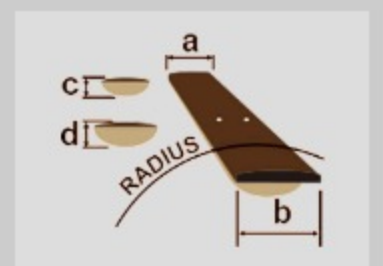

EHB1506MS

IBANEZ BASS
WORKSHOP
FROM CONCEPT TO REALITY

EHB

COLOR VARIATION :

BIF : Black Ice Flat

SPEC

SPECS

neck type	EHB6 / 9pc Pangapanga/Walnut neck w/Graphite reinforcement rods
top/back/body	Poplar Burl top / Selected light weight African Mahogany body
fretboard	Bound Panga Panga fretboard / Off-set Abalone dot inlay
fret	Medium Stainless Steel frets
number of frets	24
bridge	MR5HS bridge
string space	17mm
neck pickup	Nordstrand™ Custom Big Split neck pickup (Passive)
bridge pickup	Nordstrand™ Custom Big Split bridge pickup (Passive)
equaliser	Vari-mid 3-band EQ w/ EQ bypass switch (passive tone control on treble pot)
factory tuning	1C,2G,3D,4A,5E,6B
strings	D'Addario® EXL170-5SL + .032
string gauge	.032/.045/.065/.080/.100/.130
hardware color	Black

NECK DIMENSIONS

Scale :	889mm/35" - 825.5mm/32.5"
a : Width	54mm at NUT
b : Width	87mm at 24F
c : Thickness	19.5mm at 1F
d : Thickness	21.5mm at 12F
Radius :	950mmR

DESCRIPTION +

CONTROLS

DESCRIPTION

FREQUENCY RESPONSE