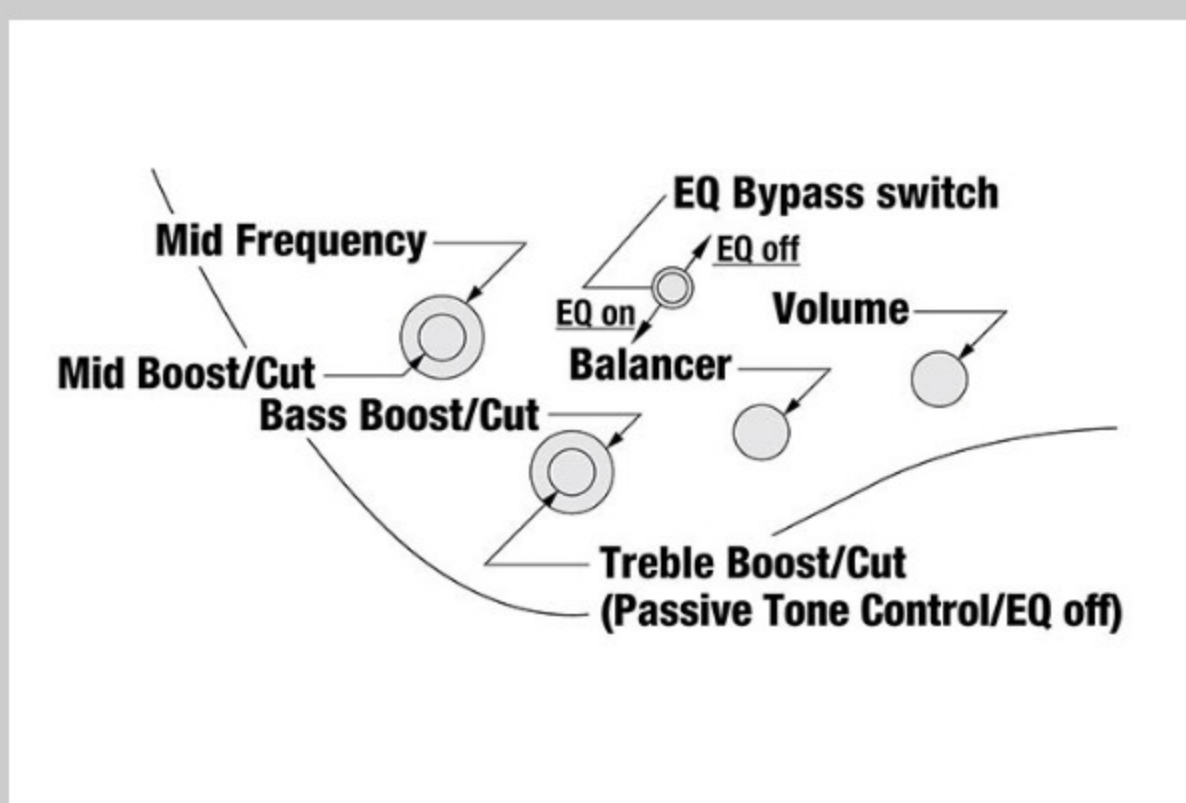

EHB1506MS

IBANEZ BASS
WORKSHOP
FROM CONCEPT TO REALITY

EHB

COLOR VARIATION :

BIF : Black Ice Flat

SPEC

SPECS

neck type	EHB6 / 9pc Pangapanga/Walnut neck w/Graphite reinforcement rods
top/back/body	Poplar Burl top / Selected light weight African Mahogany body
fretboard	Bound Panga Panga fretboard / Off-set Abalone dot inlay
fret	Medium Stainless Steel frets
number of frets	24
bridge	MR5HS bridge
string space	17mm
neck pickup	Nordstrand™ Custom Big Split neck pickup (Passive)
bridge pickup	Nordstrand™ Custom Big Split bridge pickup (Passive)
equaliser	Vari-mid 3-band EQ w/ EQ bypass switch (passive tone control on treble pot)
factory tuning	1C,2G,3D,4A,5E,6B
strings	D'Addario® EXL170-5SL + .032
string gauge	.032/.045/.065/.080/.100/.130
hardware color	Black

NECK DIMENSIONS

Scale :	889mm/35" - 825.5mm/32.5"
a : Width	54mm at NUT
b : Width	87mm at 24F
c : Thickness	19.5mm at 1F
d : Thickness	21.5mm at 12F
Radius :	950mmR

DESCRIPTION +

CONTROLS

DESCRIPTION

FREQUENCY RESPONSE