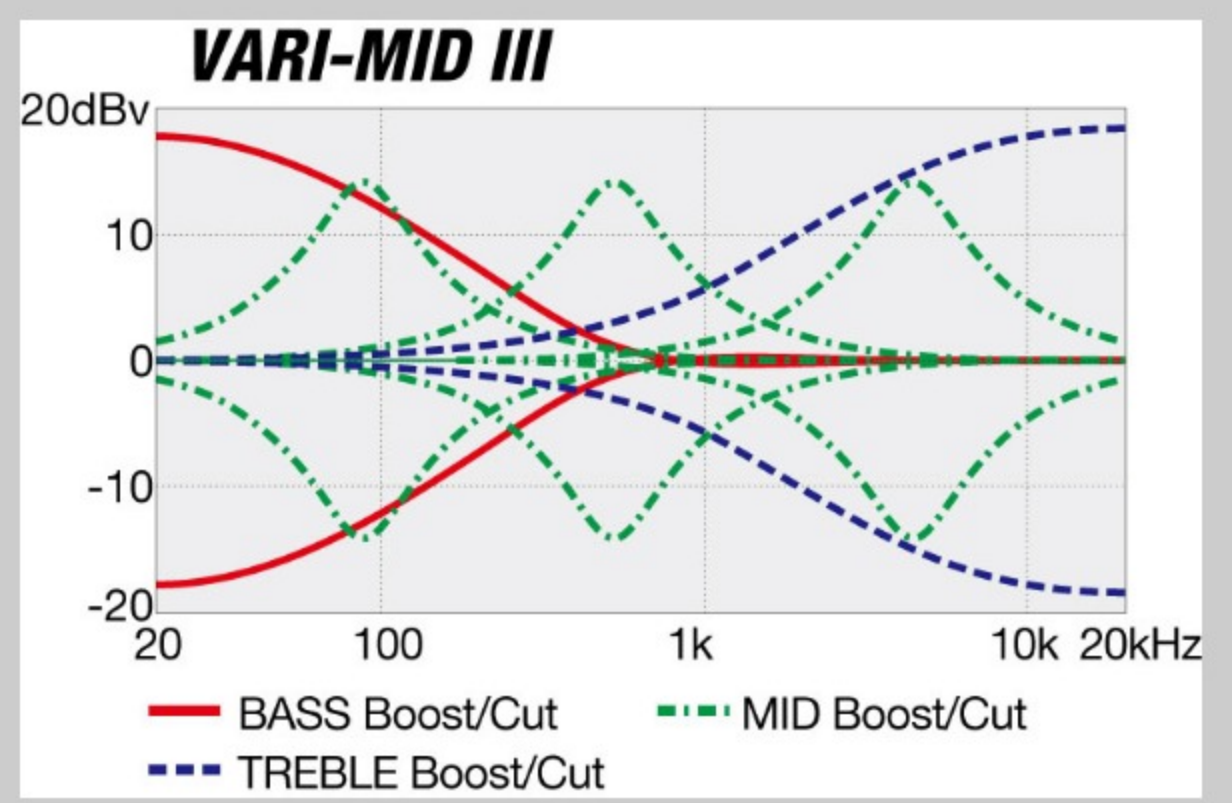

NECK DIMENSIONS

Scale :	889mm/35" - 825.5mm/32.5"
a : Width	54mm at NUT
b : Width	87mm at 24F
c : Thickness	19.5mm at 1F
d : Thickness	21.5mm at 12F
Radius :	950mmR

DESCRIPTION +

CONTROLS

DESCRIPTION

FREQUENCY RESPONSE