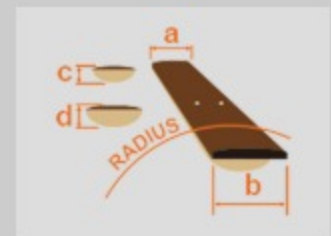

GSR100EX

BK : Black

COLOR VARIATION :

SHARE :  

SPEC

SPEC

neck type	GSR4 / Maple neck
top/back/body	Poplar body
fretboard	Jatoba / White dot inlay
fret	Medium frets
bridge	B10 bridge
string space	19mm
bridge pickup	PPD4 bridge pickup (Passive)
hardware color	Chrome

NECK DIMENSIONS

Scale :	864mm/34"
a : Width	41mm at NUT
b : Width	62mm at 22F
c : Thickness	21mm at 1F
d : Thickness	22mm at 12F
Radius :	305mmR

CONTROLS

OTHERS

Recommended Case WB250C