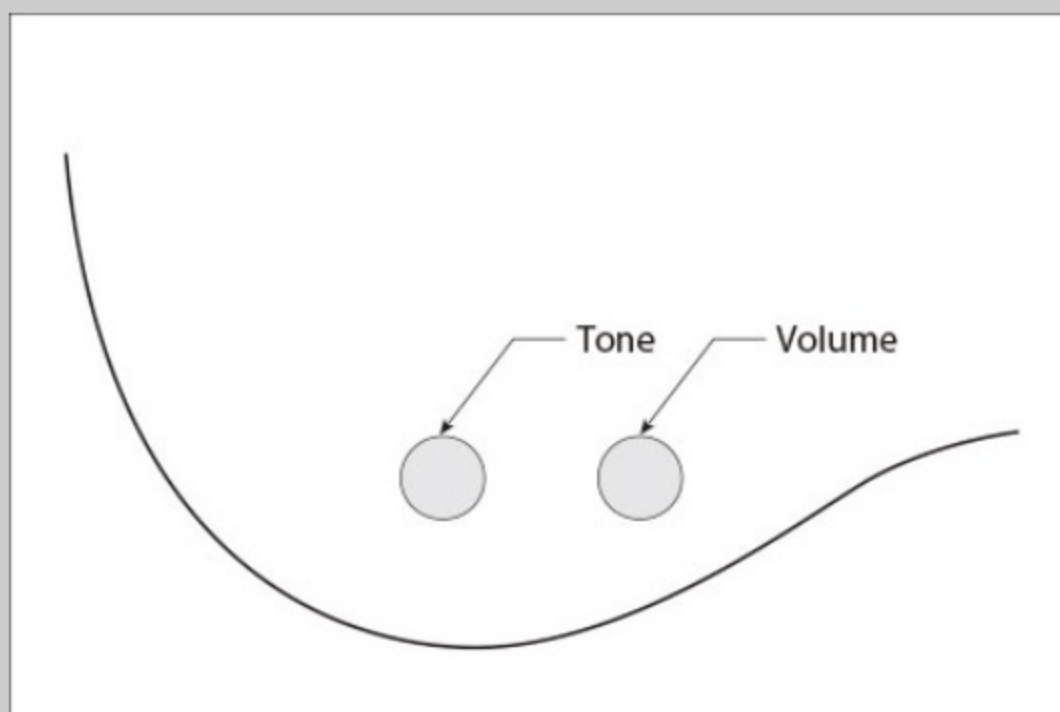

GSR100EX

BK : Black

COLOR VARIATION :

SHARE :  

SPEC

SPEC

neck type	GSR4 / Maple neck
top/back/body	Poplar body
fretboard	Jatoba / White dot inlay
fret	Medium frets
bridge	B10 bridge
string space	19mm
bridge pickup	PPD4 bridge pickup (Passive)
hardware color	Chrome

NECK DIMENSIONS

Scale :	864mm/34"
a : Width	41mm at NUT
b : Width	62mm at 22F
c : Thickness	21mm at 1F
d : Thickness	22mm at 12F
Radius :	305mmR

CONTROLS

OTHERS

Recommended Case WB250C