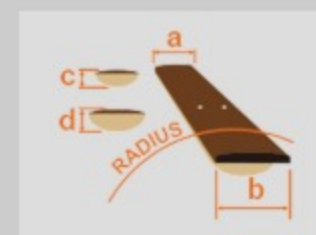

GSR105EX

BK : Black

COLOR VARIATION :

SHARE :  

SPEC

SPEC

neck type	GSR5 / Maple neck
top/back/body	Poplar body
fretboard	Jatoba / White dot inlay
fret	Medium frets
bridge	B15 bridge
string space	16.5mm
bridge pickup	PPD5 bridge pickup (Passive)
hardware color	Chrome

NECK DIMENSIONS

Scale :	864mm/34"
a : Width	45mm at NUT
b : Width	67mm at 22F
c : Thickness	21mm at 1F
d : Thickness	22mm at 12F
Radius :	305mmR

CONTROLS

OTHERS

Recommended Case	WB250C
------------------	--------