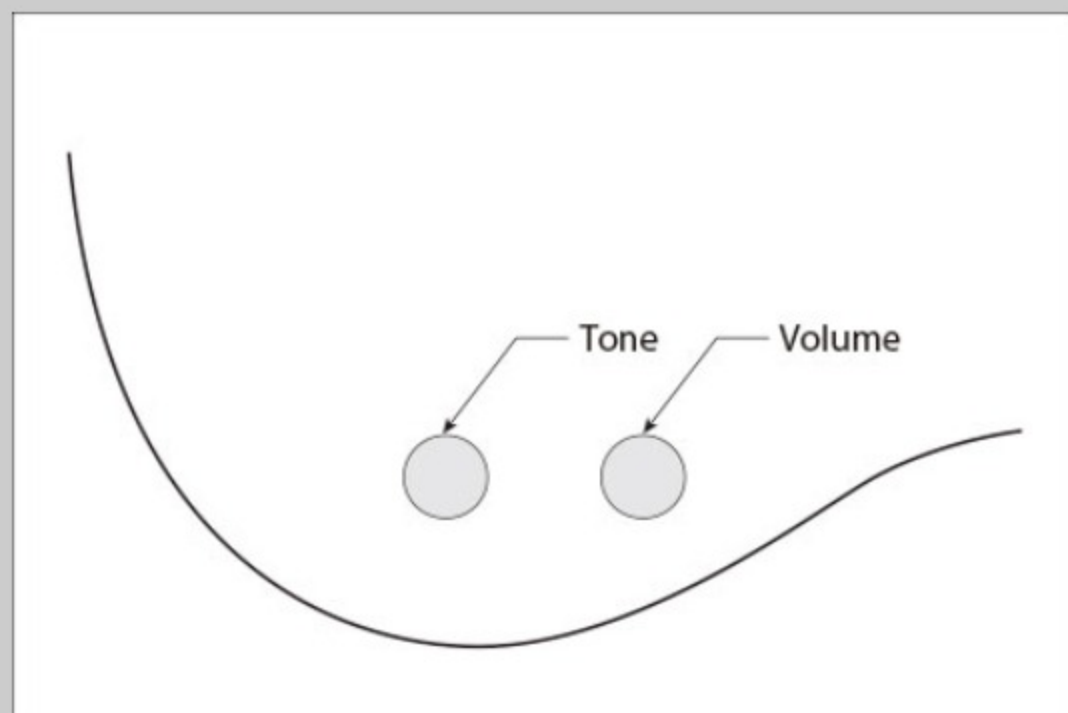

GSR105EX

BK : Black

COLOR VARIATION :

SHARE :  

SPEC

SPEC

neck type	GSR5 / Maple neck
top/back/body	Poplar body
fretboard	Jatoba / White dot inlay
fret	Medium frets
bridge	B15 bridge
string space	16.5mm
bridge pickup	PPD5 bridge pickup (Passive)
hardware color	Chrome

NECK DIMENSIONS

Scale :	864mm/34"
a : Width	45mm at NUT
b : Width	67mm at 22F
c : Thickness	21mm at 1F
d : Thickness	22mm at 12F
Radius :	305mmR

CONTROLS

OTHERS

Recommended Case	WB250C
------------------	--------