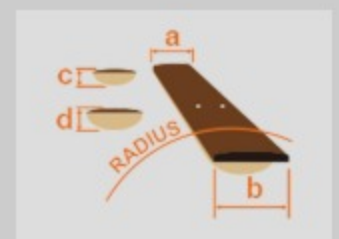

GSR180

BK : Black

COLOR VARIATION :

SHARE :  

SPEC

SPEC

| | |
|----------------|--|
| neck type | GSR4 / Maple neck |
| top/back/body | Poplar body |
| fretboard | Treated New Zealand Pine / White dot inlay |
| fret | Medium frets |
| bridge | B10 bridge (19mm string spacing) |
| neck pickup | Std. J neck pickup (Passive) |
| bridge pickup | Std. J bridge pickup (Passive) |
| hardware color | Chrome |

NECK DIMENSIONS

| | |
|---------------|-------------|
| Scale : | 864mm/34" |
| a : Width | 41mm at NUT |
| b : Width | 62mm at 22F |
| c : Thickness | 21mm at 1F |
| d : Thickness | 22mm at 12F |
| Radius : | 305mmR |