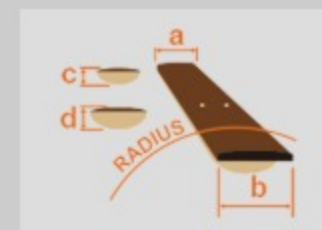

GSR180

SR

BK : Black

COLOR VARIATION :

SHARE :  

SPEC

SPEC

neck type	GSR4 / Maple neck
top/back/body	Poplar body
fretboard	Jatoba fretboard / White dot inlay
fret	Medium frets
number of frets	22
bridge	B10 bridge
string space	19mm
neck pickup	Dynamix J neck pickup (Passive)
bridge pickup	Dynamix J bridge pickup (Passive)
factory tuning	1G,2D,3A,4E
strings	-
string gauge	.045/.065/.085/.105
nut	Plastic
hardware color	Chrome

NECK DIMENSIONS

Scale :	864mm/34"
a : Width	41mm at NUT
b : Width	62mm at 22F
c : Thickness	21mm at 1F
d : Thickness	22mm at 12F
Radius :	305mmR

CONTROLS

2-Volume, 1-Tone