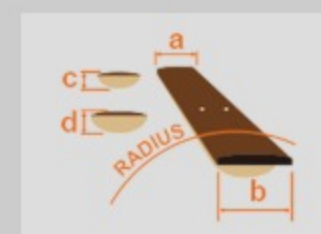

NECK DIMENSIONS

Scale :	864mm/34"
a : Width	41mm at NUT
b : Width	62mm at 22F
c : Thickness	21mm at 1F
d : Thickness	22mm at 12F
Radius :	305mmR