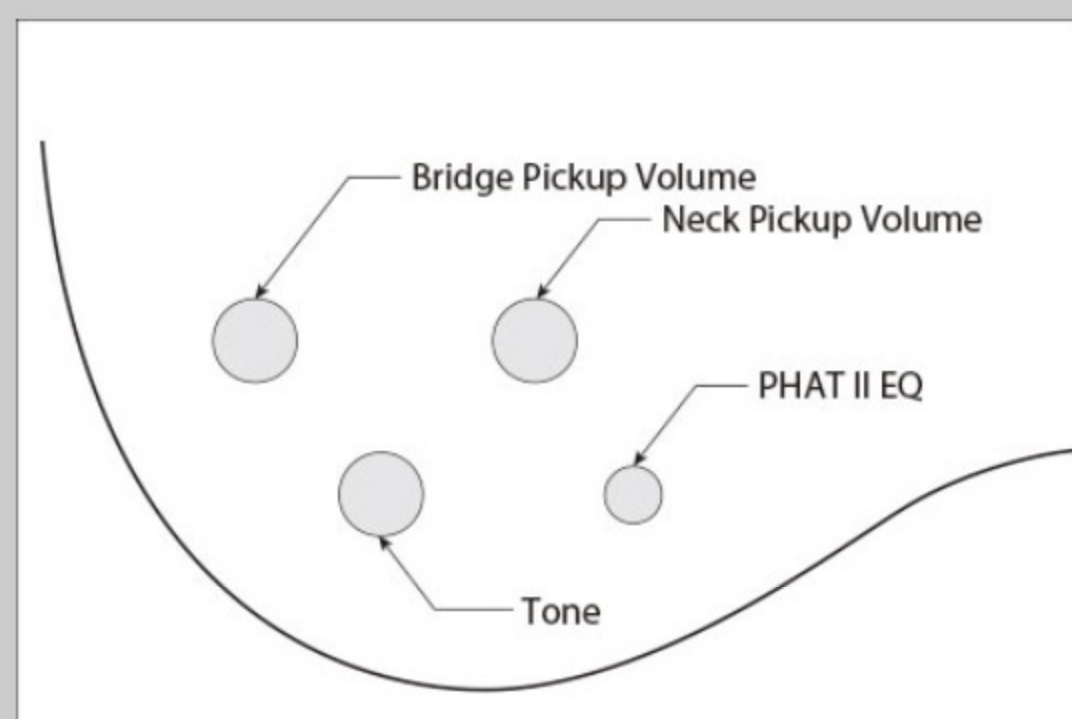

GSR180

SR

BK : Black

COLOR VARIATION :

SHARE :

SPEC

SPEC

neck type	GSR4 / Maple neck
top/back/body	Poplar body
fretboard	Purpleheart / White dot inlay
fret	Medium frets
number of frets	22
bridge	B10 bridge
string space	19mm
neck pickup	Dynamix J neck pickup (Passive)
bridge pickup	Dynamix J bridge pickup (Passive)
factory tuning	1G,2D,3A,4E
string gauge	.045/.065/.085/.105
hardware color	Chrome

NECK DIMENSIONS

Scale :	864mm/34"
a : Width	41mm at NUT
b : Width	62mm at 22F
c : Thickness	21mm at 1F
d : Thickness	22mm at 12F
Radius :	305mmR

CONTROLS

FREQUENCY RESPONSE

OTHERS

Recommended Case WB250C