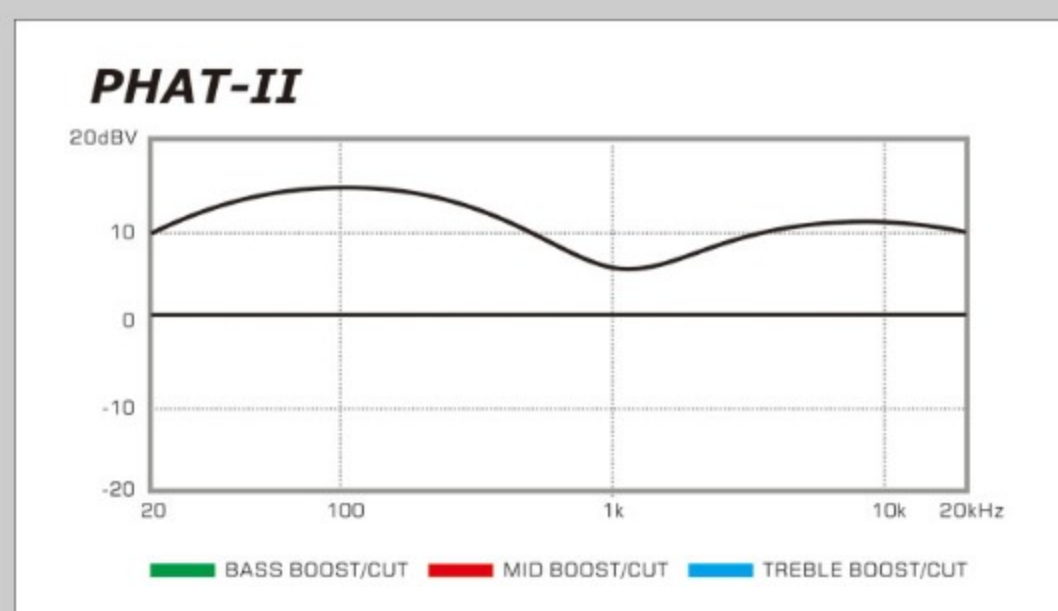

FREQUENCY RESPONSE

OTHERS

Recommended Case WB250C