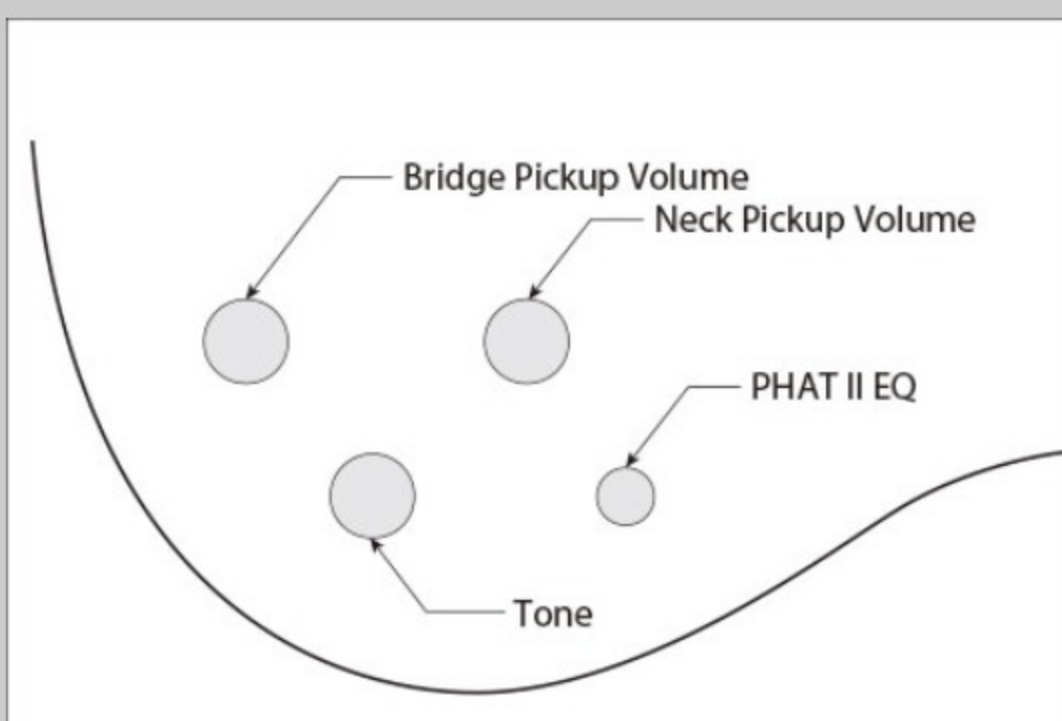

GSR200

BK : Black

COLOR VARIATION :

SHARE :

SPEC

SPEC

neck type	GSR4 / Maple neck
top/back/body	Poplar body
fretboard	Treated New Zealand Pine / White dot inlay
fret	Medium frets
bridge	B10 bridge (19mm string spacing)
neck pickup	Std. P neck pickup (Passive)
bridge pickup	Std. J bridge pickup (Passive)
equaliser	Phat II EQ
hardware color	Chrome

NECK DIMENSIONS

Scale :	864mm/34"
a : Width	41mm at NUT
b : Width	62mm at 22F
c : Thickness	21mm at 1F
d : Thickness	22mm at 12F
Radius :	305mmR

CONTROLS

FREQUENCY RESPONSE