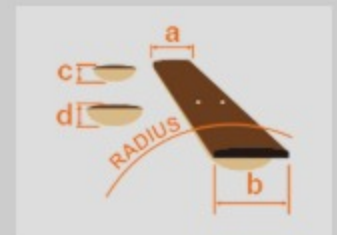

### SPEC

neck type	GSR4 / Maple neck
top/back/body	Poplar body
fretboard	Treated New Zealand Pine / White dot inlay
fret	Medium frets
bridge	B10 bridge (19mm string spacing)
neck pickup	Std. P neck pickup (Passive)
bridge pickup	Std. J bridge pickup (Passive)
equaliser	Phat II EQ
hardware color	Chrome

### NECK DIMENSIONS

Scale :	864mm/34"
a : Width	41mm at NUT
b : Width	62mm at 22F
c : Thickness	21mm at 1F
d : Thickness	22mm at 12F
Radius :	305mmR